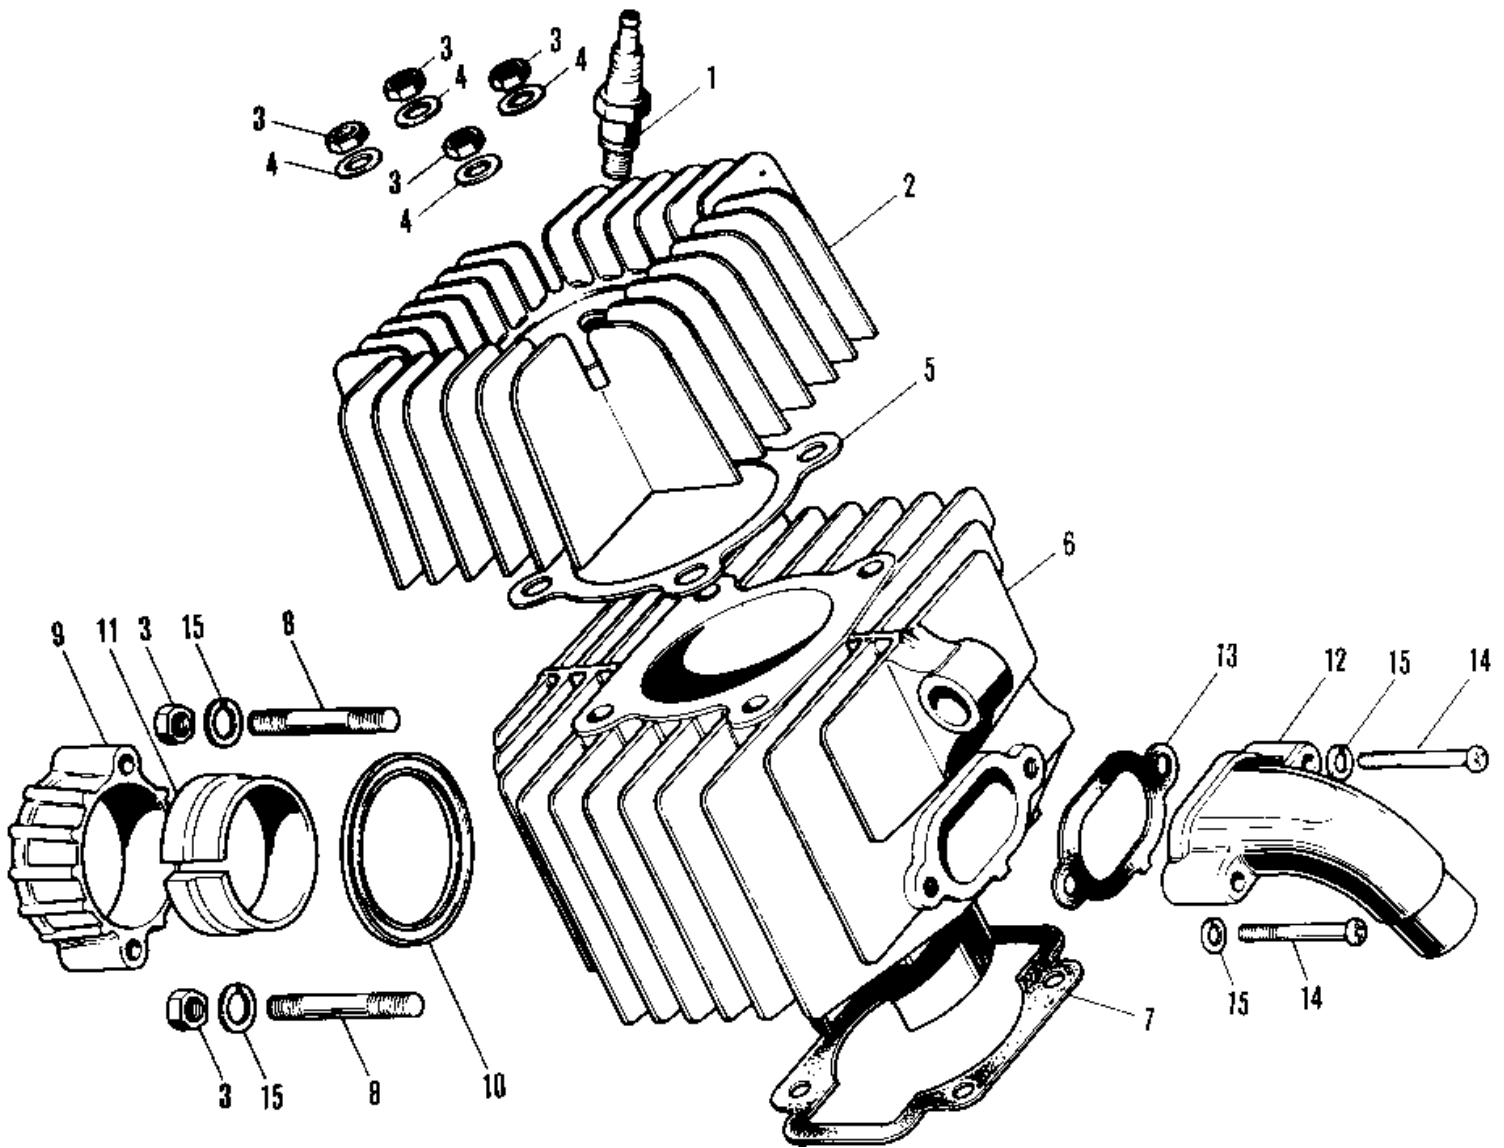

1976 KV75-A5 PARTS DIAGRAM

CYLINDER HEAD/CYLINDER ('76-'80)

1976 KV75-A5 PARTS LIST

CYLINDER HEAD/CYLINDER ('76-'80)

ITEM NAME	PART NUMBER	QUANTITY
SPARK PLUG B7HS (Ref # 1)	B7HS	
CYLINDER HEAD (Ref # 2)	11001-014	
NUT 6MM (Ref # 3)	311B0600	
WASHER PLAIN 6MM (Ref # 4)	411B0600	
GASKET-CYLINDER HEAD (Ref # 5)	11004-014	
CYLINDER (Ref # 6)	11005-078	
GASKET-CYCLINDER BASE (Ref # 7)	11009-008	
STUD,6X30 (Ref # 8)	172G0630	
HOLDER,EX PIPE,BLACK (Ref # 9)	18069-035-21	
GASKET,EXHAUST PIPE H (Ref # 10)	11009-1866	
INSERT-EXHAUST HOLDER (Ref # 11)	18070-005	
INLET PIPE (Ref # 12)	11015-023	
GASKET-INLET PIPE (Ref # 13)	11017-003	
SCREW PAN HEAD 6X25 (Ref # 14)	220B0625	
WASHER SPRING 6MM (Ref # 15)	461F0600	