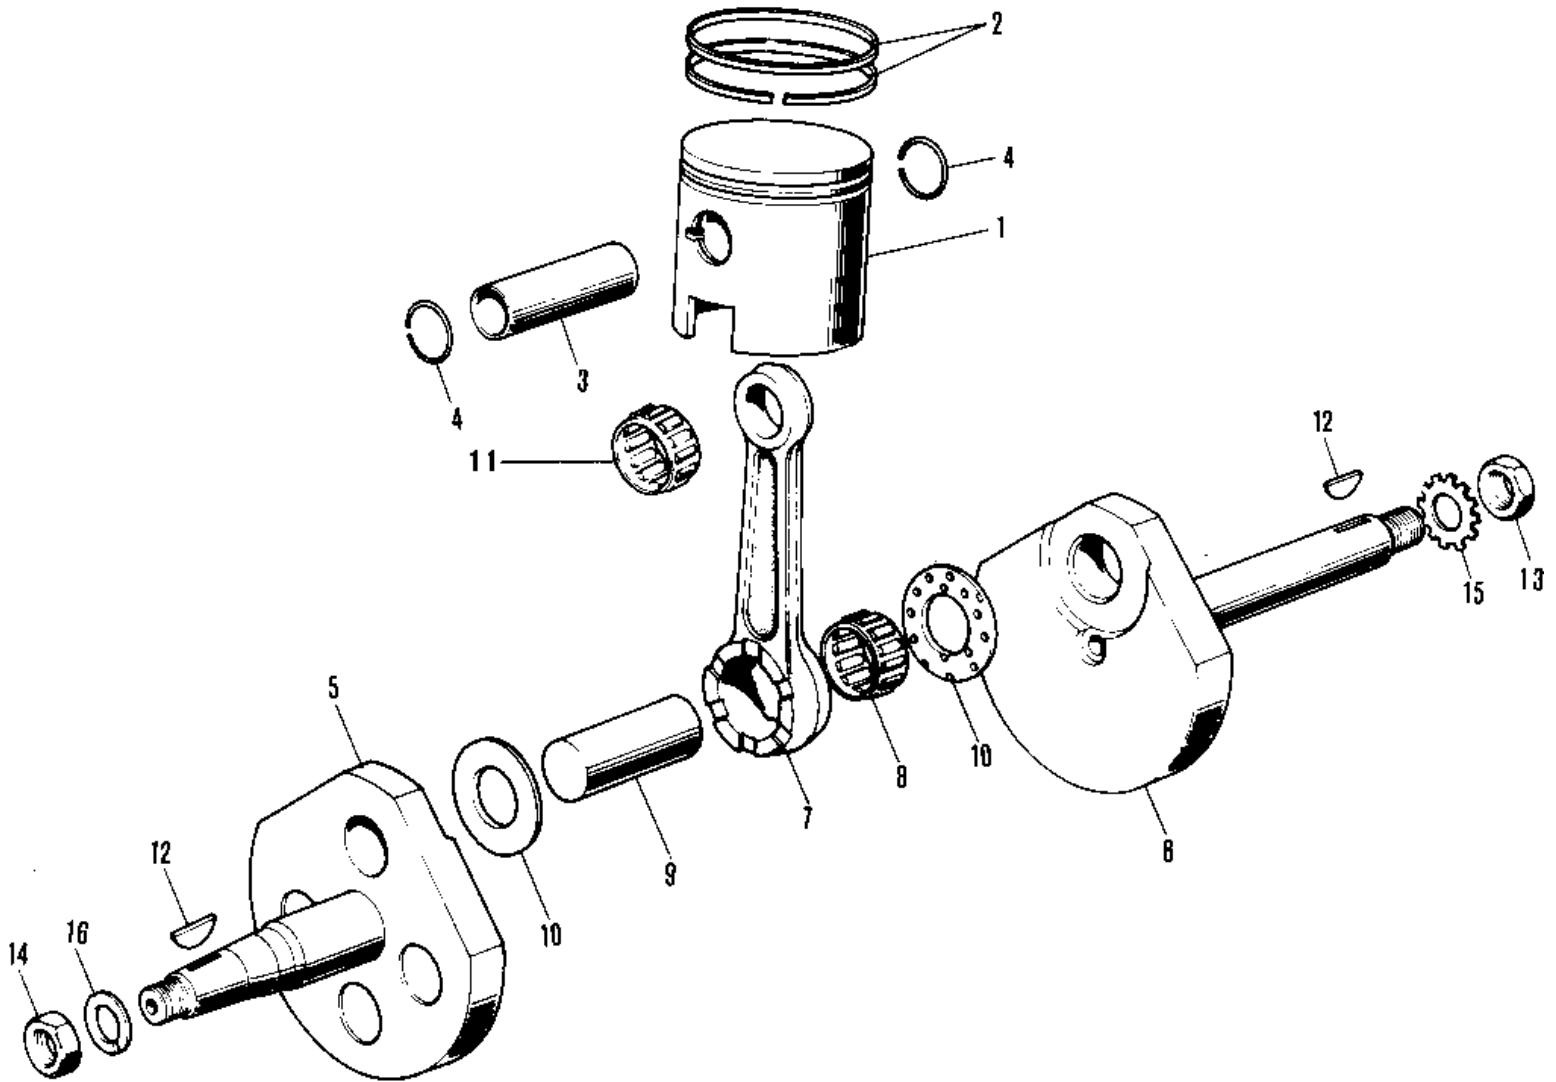

1976 KV75-A5 PARTS DIAGRAM

CRANKSHAFT/PISTON ('76-'80)

1976 KV75-A5 PARTS LIST

CRANKSHAFT/PISTON ('76-'80)

ITEM NAME	PART NUMBER	QUANTITY
PISTON,STD (Ref # 1)	13001-047	
PISTON,0.020' O.S (Ref # 1)	13029-047	
PISTON,0.040' O.S (Ref # 1)	13027-027	
RING SET,STD (Ref # 2)	13008-029	
RING SET,0.020' O.S (Ref # 2)	13025-034	
RING SET,0.040' O.S (Ref # 2)	13024-037	
PIN-PISTON (Ref # 3)	13002-019	
CIRCLIP PISTON PIN (Ref # 4)	92036-007	
CRANK - CONROD ASSY (Ref # 5 10)	13036-030	
CRANKSHAFT L.H (Ref # 5)	13037-043	
CRANKSHAFT R.H (Ref # 6)	13038-039	
CONNECTING ROD SET (Ref # 7 10)	13044-015	
NEEDLE BEARING-BG END (Ref # 8)	13034-002	
CRANK PIN (Ref # 9)	13035-024	
WASHER-SIDE (Ref # 10)	92026-002	
BRG N72KTV030 (Ref # 11)	13033-028	
WOODRUFF KEY (Ref # 12)	92038-001	
NUT,12MM (Ref # 13)	92016-024	
NUT,10MM (Ref # 14)	314B1000	
WASHER LOCK 12MM (Ref # 15)	464H1200	
WASHER SPRING 10MM (Ref # 16)	461F1000	