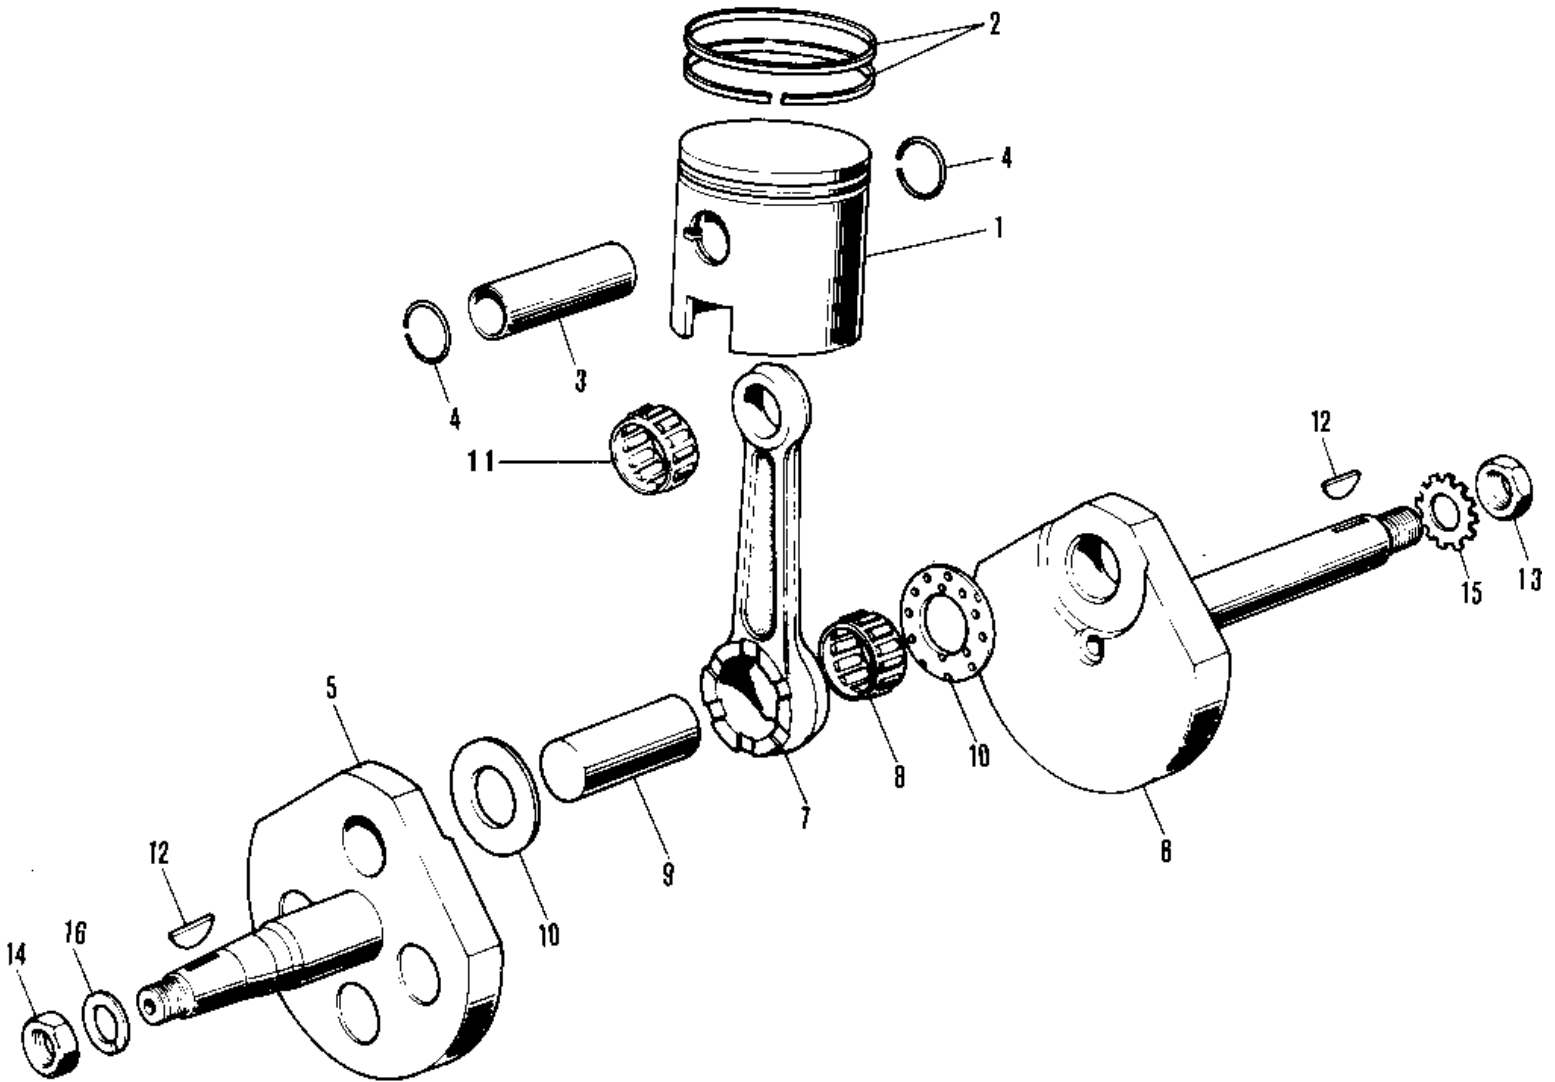

1978 KV75-A7 PARTS DIAGRAM

CRANKSHAFT/PISTON ('76-'80)

1978 KV75-A7 PARTS LIST

CRANKSHAFT/PISTON ('76-'80)

ITEM NAME	PART NUMBER	QUANTITY
PISTON,STD (Ref # 1)	13001-047	1
RING SET,STD (Ref # 2)	13008-029	1
PIN-PISTON (Ref # 3)	13002-019	1
CIRCLIP PISTON PIN (Ref # 4)	92036-007	2
CRANK - CONROD ASSY (Ref # 5 10)	13036-030	1
CRANKSHAFT L.H (Ref # 5)	13037-043	1
CRANKSHAFT R.H (Ref # 6)	13038-039	1
CONNECTING ROD SET (Ref # 7 10)	13044-015	1
NEEDLE BEARING-BG END (Ref # 8)	13034-002	1
CRANK PIN (Ref # 9)	13035-024	1
WASHER-SIDE (Ref # 10)	92026-002	2
BRG N72KTV030 (Ref # 11)	13033-028	1
WOODRUFF KEY (Ref # 12)	92038-001	2
NUT,12MM (Ref # 13)	92016-024	1
NUT,10MM (Ref # 14)	314B1000	1
WASHER LOCK 12MM (Ref # 15)	464H1200	1
WASHER SPRING 10MM (Ref # 16)	461F1000	1