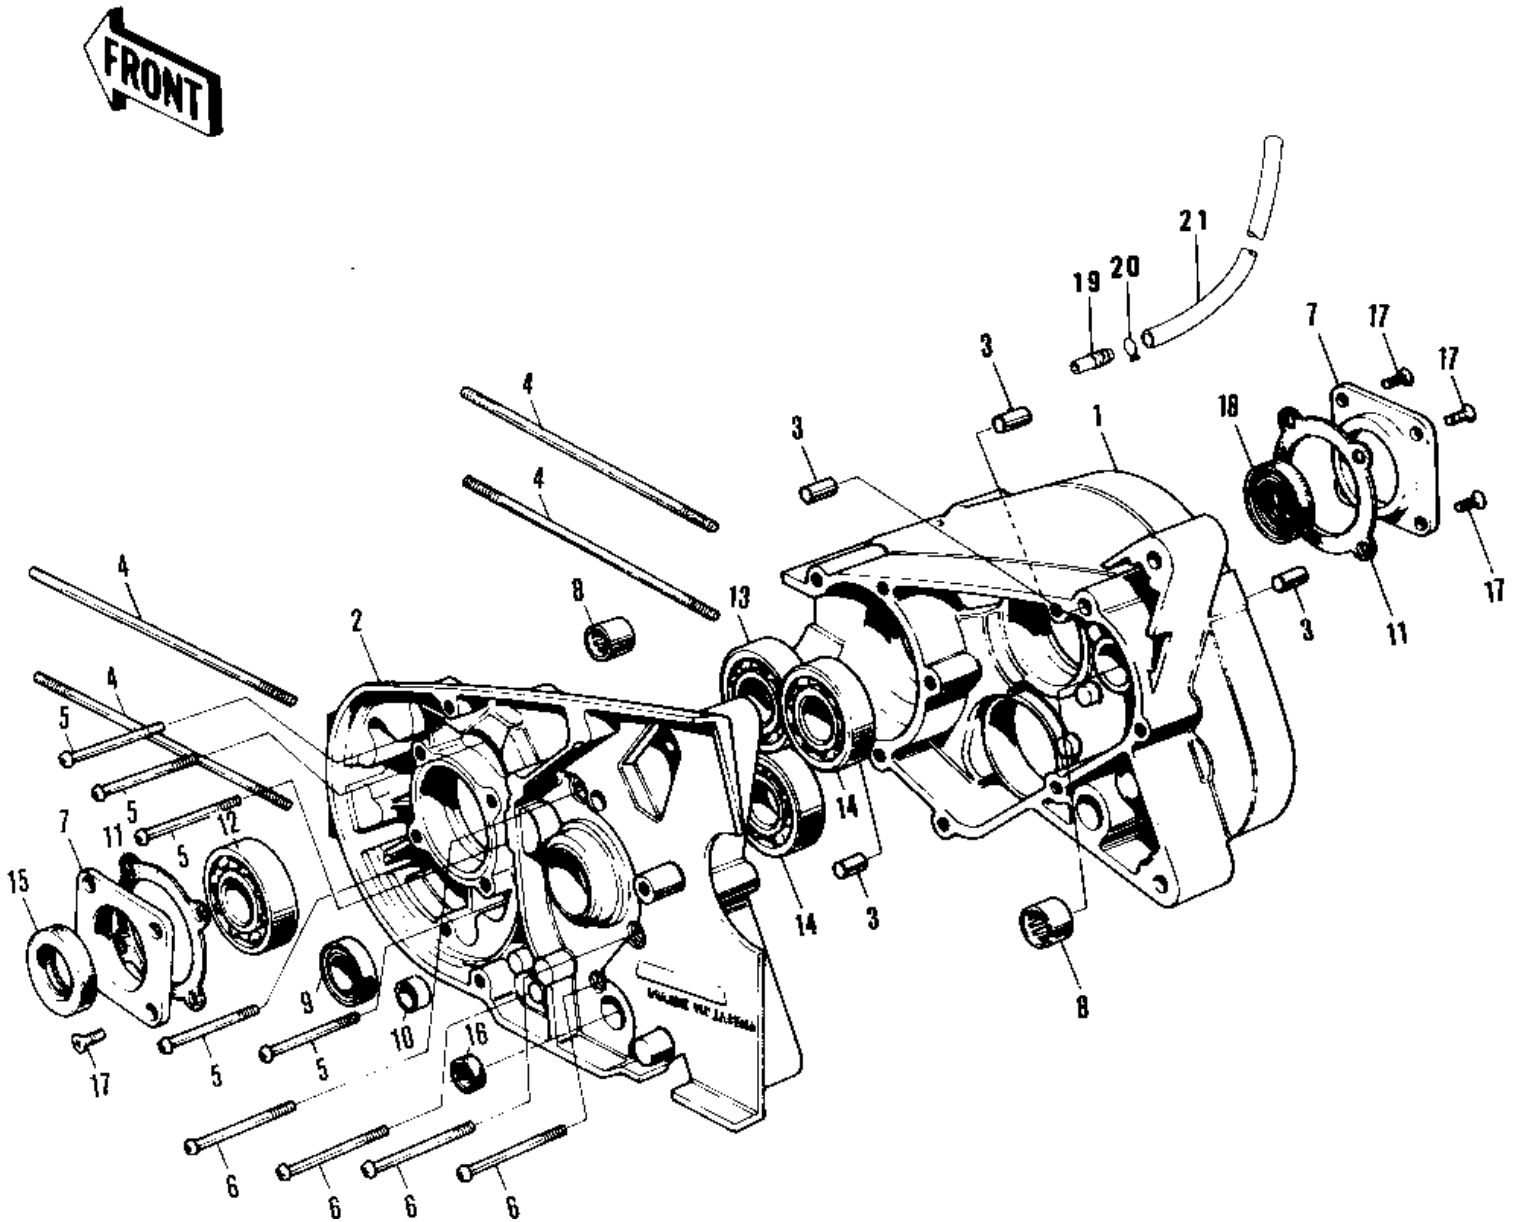

1976 KV75-A5 PARTS DIAGRAM

CRANKCASE ('76-'80)

1976 KV75-A5 PARTS LIST

CRANKCASE ('76-'80)

ITEM NAME	PART NUMBER	QUANTITY
CRANKCASE SET (Ref # 1 3)	14001-068	
PIN DOWEL 8X16 (Ref # 3)	551A0816	
STUD,6X120 (Ref # 4)	92004-033	
SCREW PAN HEAD 6X35 (Ref # 5)	220B0635	
SCREW PAN HEAD 6X60 (Ref # 6)	220B0660	
RETAINER-OIL SEAL (Ref # 7)	14020-009	
NEEDLE BEARING-SM END (Ref # 8)	92046-024	
OIL SEAL,SC22325 (Ref # 9)	92049-1048	
OIL SEAL,SC22325 (Ref # 9)	92049-1048	
OIL SEAL VB14246 (Ref # 10)	92053-001	
GASKET-OIL SEAL RETNR (Ref # 11)	14023-002	
BEARING BALL #6204 (Ref # 12)	601B6204	
BEARING BALL #6303 (Ref # 13)	601B6303	
BEARING BALL #6203 (Ref # 14)	601B6203	
OIL SEAL TB20358 (Ref # 15)	653B203508	
OIL SEAL SB12205 (Ref # 16)	92049-004	
SCREW CNTSNK HD 6X14 (Ref # 17)	221B0614	
OIL SEAL TB24358 (Ref # 18)	653B243508	
BREATHER (Ref # 19)	14069-006	
CLAMP,BREATHER PIPE (Ref # 20)	92037-078	
TUBE,VINYL,4X500 (Ref # 21)	700Q04500	