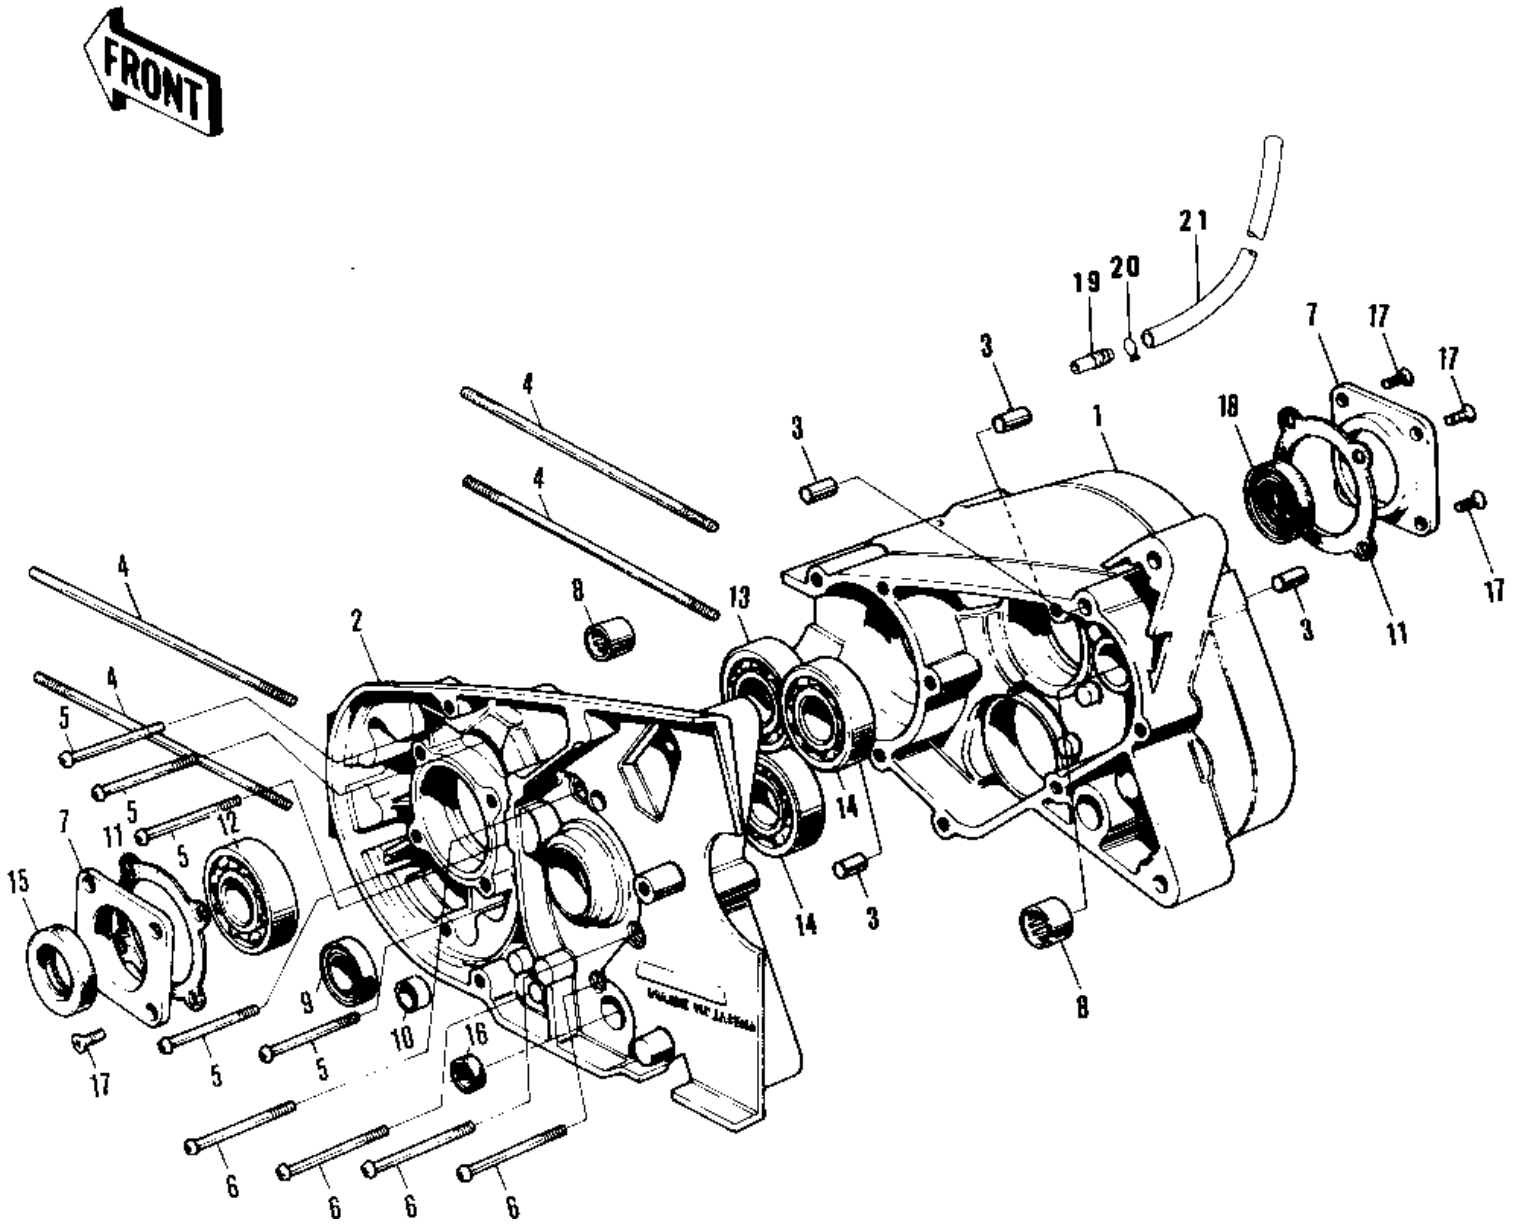

1978 KV75-A7 PARTS DIAGRAM

CRANKCASE ('76-'80)

1978 KV75-A7 PARTS LIST

CRANKCASE ('76-'80)

ITEM NAME	PART NUMBER	QUANTITY
CRANKCASE SET (Ref # 1 3)	14001-068	1
PIN DOWEL 8X16 (Ref # 3)	551A0816	4
STUD,6X120 (Ref # 4)	92004-033	4
SCREW PAN HEAD 6X35 (Ref # 5)	220B0635	5
SCREW PAN HEAD 6X60 (Ref # 6)	220B0660	4
RETAINER-OIL SEAL (Ref # 7)	14020-009	2
NEEDLE BEARING-SM END (Ref # 8)	92046-024	2
OIL SEAL,SC22325 (Ref # 9)	92049-1048	1
OIL SEAL,SC22325 (Ref # 9)	92049-1048	1
OIL SEAL VB14246 (Ref # 10)	92053-001	1
GASKET-OIL SEAL RETNR (Ref # 11)	14023-002	2
BEARING BALL #6204 (Ref # 12)	601B6204	1
BEARING BALL #6303 (Ref # 13)	601B6303	1
BEARING BALL #6203 (Ref # 14)	601B6203	2
OIL SEAL TB20358 (Ref # 15)	653B203508	1
OIL SEAL SB12205 (Ref # 16)	92049-004	1
SCREW CNTSNK HD 6X14 (Ref # 17)	221B0614	8
OIL SEAL TB24358 (Ref # 18)	653B243508	1
BREATHER (Ref # 19)	14069-006	1
CLAMP,BREATHER PIPE (Ref # 20)	92037-078	1
TUBE,VINYL,4X500 (Ref # 21)	700Q04500	1