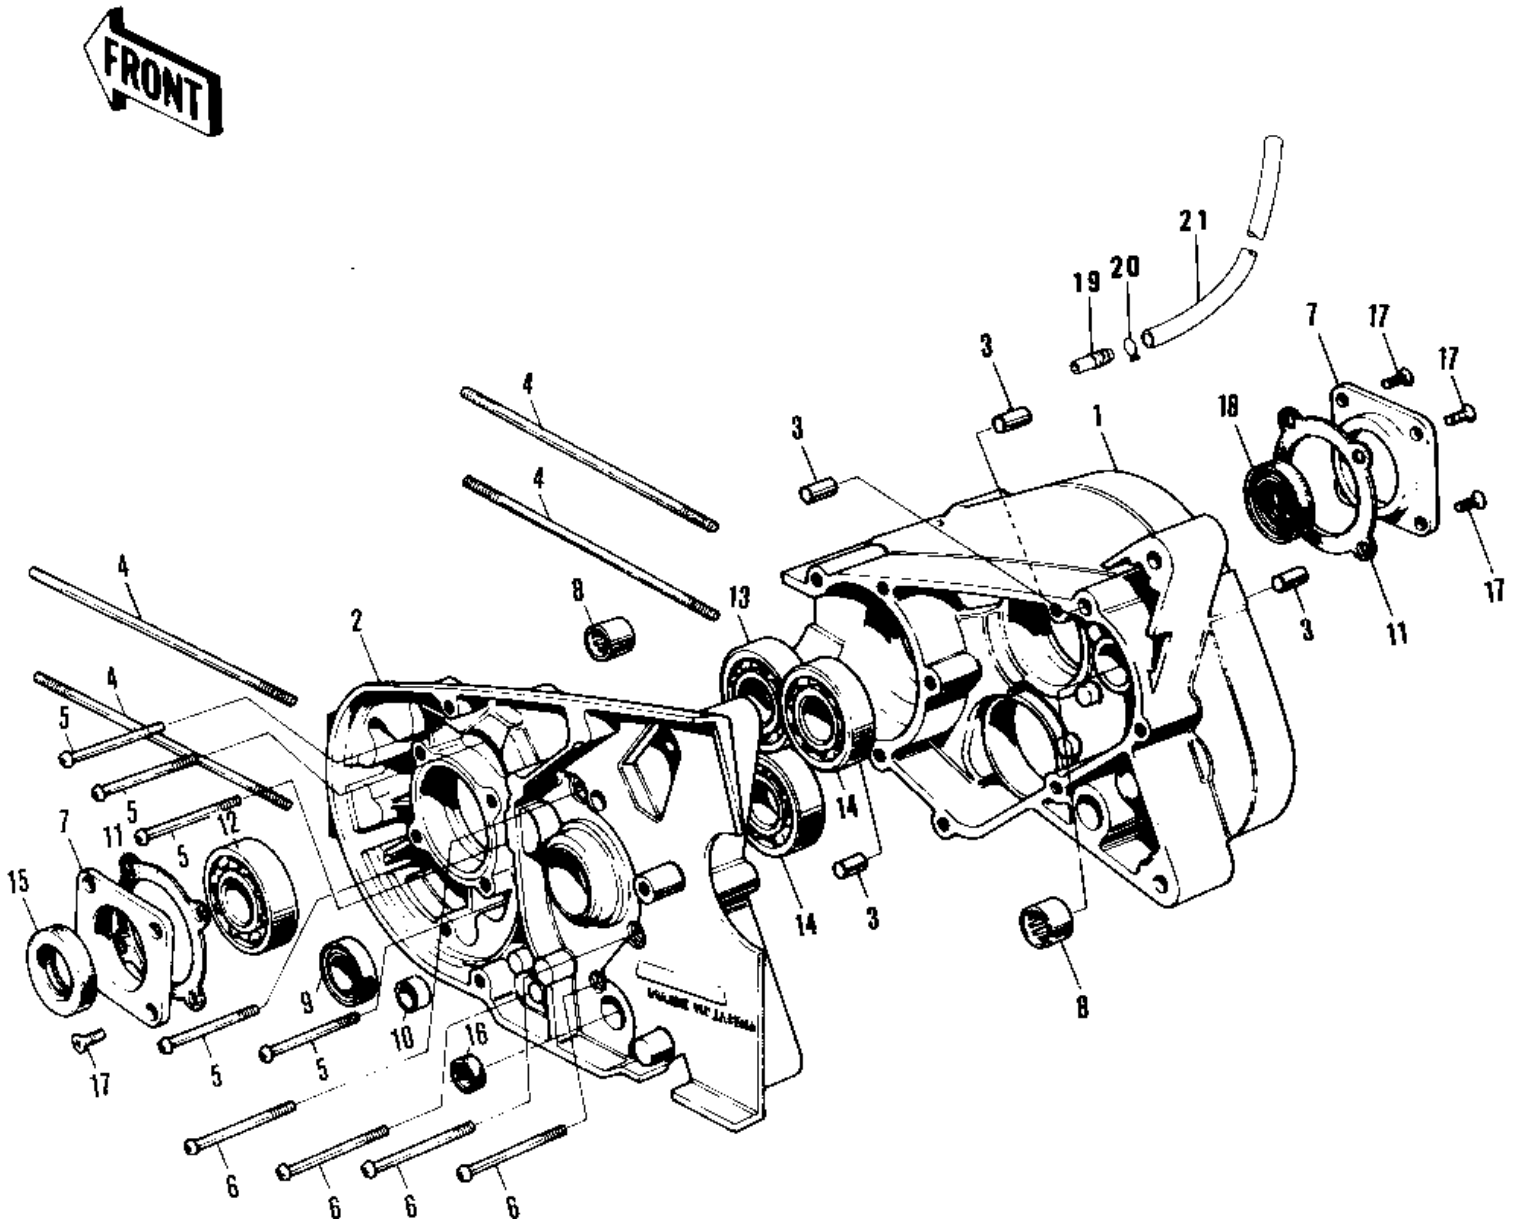

# 1978 KV75-A7 PARTS DIAGRAM

CRANKCASE ('76-'80)

# 1978 KV75-A7 PARTS LIST

## CRANKCASE ('76-'80)

ITEM NAME	PART NUMBER	QUANTITY
CRANKCASE SET (Ref # 1 3)	14001-068	1
PIN DOWEL 8X16 (Ref # 3)	551A0816	4
STUD,6X120 (Ref # 4)	92004-033	4
SCREW PAN HEAD 6X35 (Ref # 5)	220B0635	5
SCREW PAN HEAD 6X60 (Ref # 6)	220B0660	4
RETAINER-OIL SEAL (Ref # 7)	14020-009	2
NEEDLE BEARING-SM END (Ref # 8)	92046-024	2
OIL SEAL,SC22325 (Ref # 9)	92049-1048	1
OIL SEAL,SC22325 (Ref # 9)	92049-1048	1
OIL SEAL VB14246 (Ref # 10)	92053-001	1
GASKET-OIL SEAL RETNR (Ref # 11)	14023-002	2
BEARING BALL #6204 (Ref # 12)	601B6204	1
BEARING BALL #6303 (Ref # 13)	601B6303	1
BEARING BALL #6203 (Ref # 14)	601B6203	2
OIL SEAL TB20358 (Ref # 15)	653B203508	1
OIL SEAL SB12205 (Ref # 16)	92049-004	1
SCREW CNTSNK HD 6X14 (Ref # 17)	221B0614	8
OIL SEAL TB24358 (Ref # 18)	653B243508	1
BREATHER (Ref # 19)	14069-006	1
CLAMP,BREATHER PIPE (Ref # 20)	92037-078	1
TUBE,VINYL,4X500 (Ref # 21)	700Q04500	1