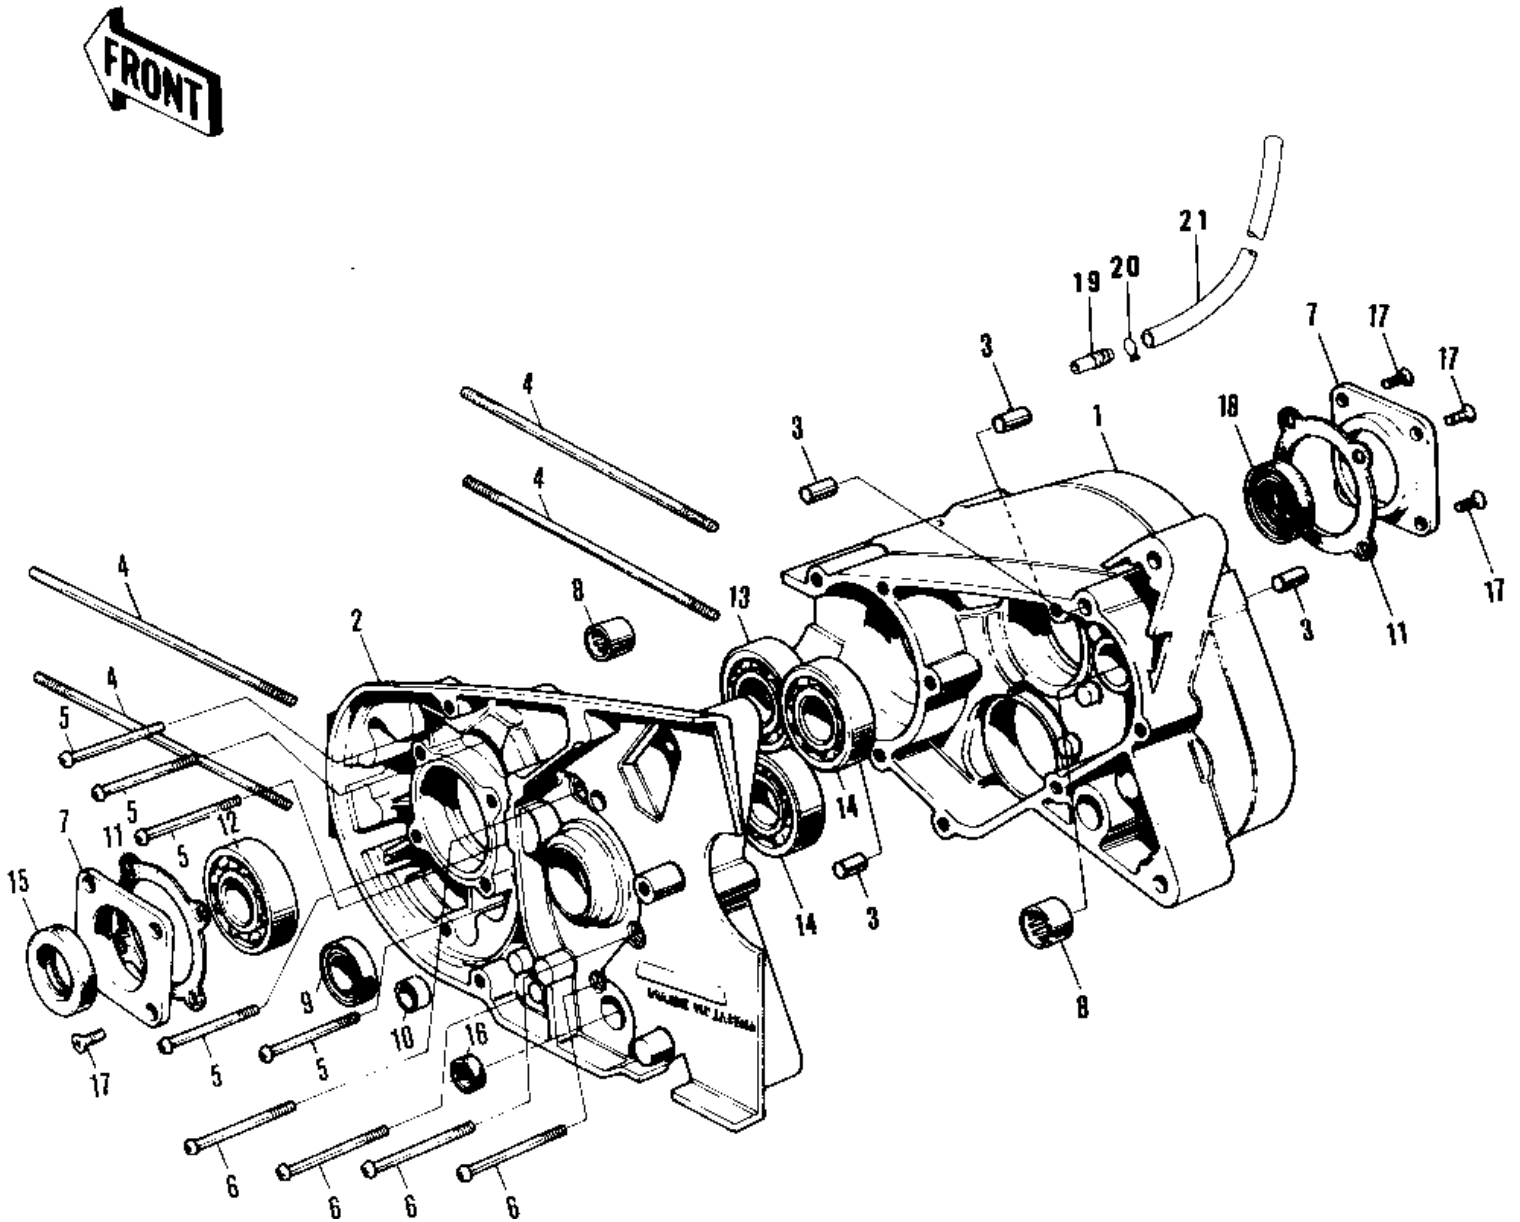

1979 KV75-A8 PARTS DIAGRAM

CRANKCASE ('76-'80)

1979 KV75-A8 PARTS LIST

CRANKCASE ('76-'80)

ITEM NAME	PART NUMBER	QUANTITY
CRANKCASE SET (Ref # 1 3)	14001-068	1
PIN DOWEL 8X16 (Ref # 3)	551A0816	4
STUD,6X120 (Ref # 4)	92004-033	4
SCREW PAN HEAD 6X35 (Ref # 5)	220B0635	5
SCREW PAN HEAD 6X60 (Ref # 6)	220B0660	4
RETAINER-OIL SEAL (Ref # 7)	14020-009	2
NEEDLE BEARING-SM END (Ref # 8)	92046-024	2
OIL SEAL,SC22325 (Ref # 9)	92049-1048	1
OIL SEAL,SC22325 (Ref # 9)	92049-1048	1
OIL SEAL VB14246 (Ref # 10)	92053-001	1
GASKET-OIL SEAL RETNR (Ref # 11)	14023-002	2
BEARING BALL #6204 (Ref # 12)	601B6204	1
BEARING BALL #6303 (Ref # 13)	601B6303	1
BEARING BALL #6203 (Ref # 14)	601B6203	2
OIL SEAL TB20358 (Ref # 15)	653B203508	1
OIL SEAL SB12205 (Ref # 16)	92049-004	1
SCREW CNTSNK HD 6X14 (Ref # 17)	221B0614	8
OIL SEAL TB24358 (Ref # 18)	653B243508	1
BREATHER (Ref # 19)	14069-006	1
CLAMP,BREATHER PIPE (Ref # 20)	92037-078	1
TUBE,VINYL,4X500 (Ref # 21)	700Q04500	1