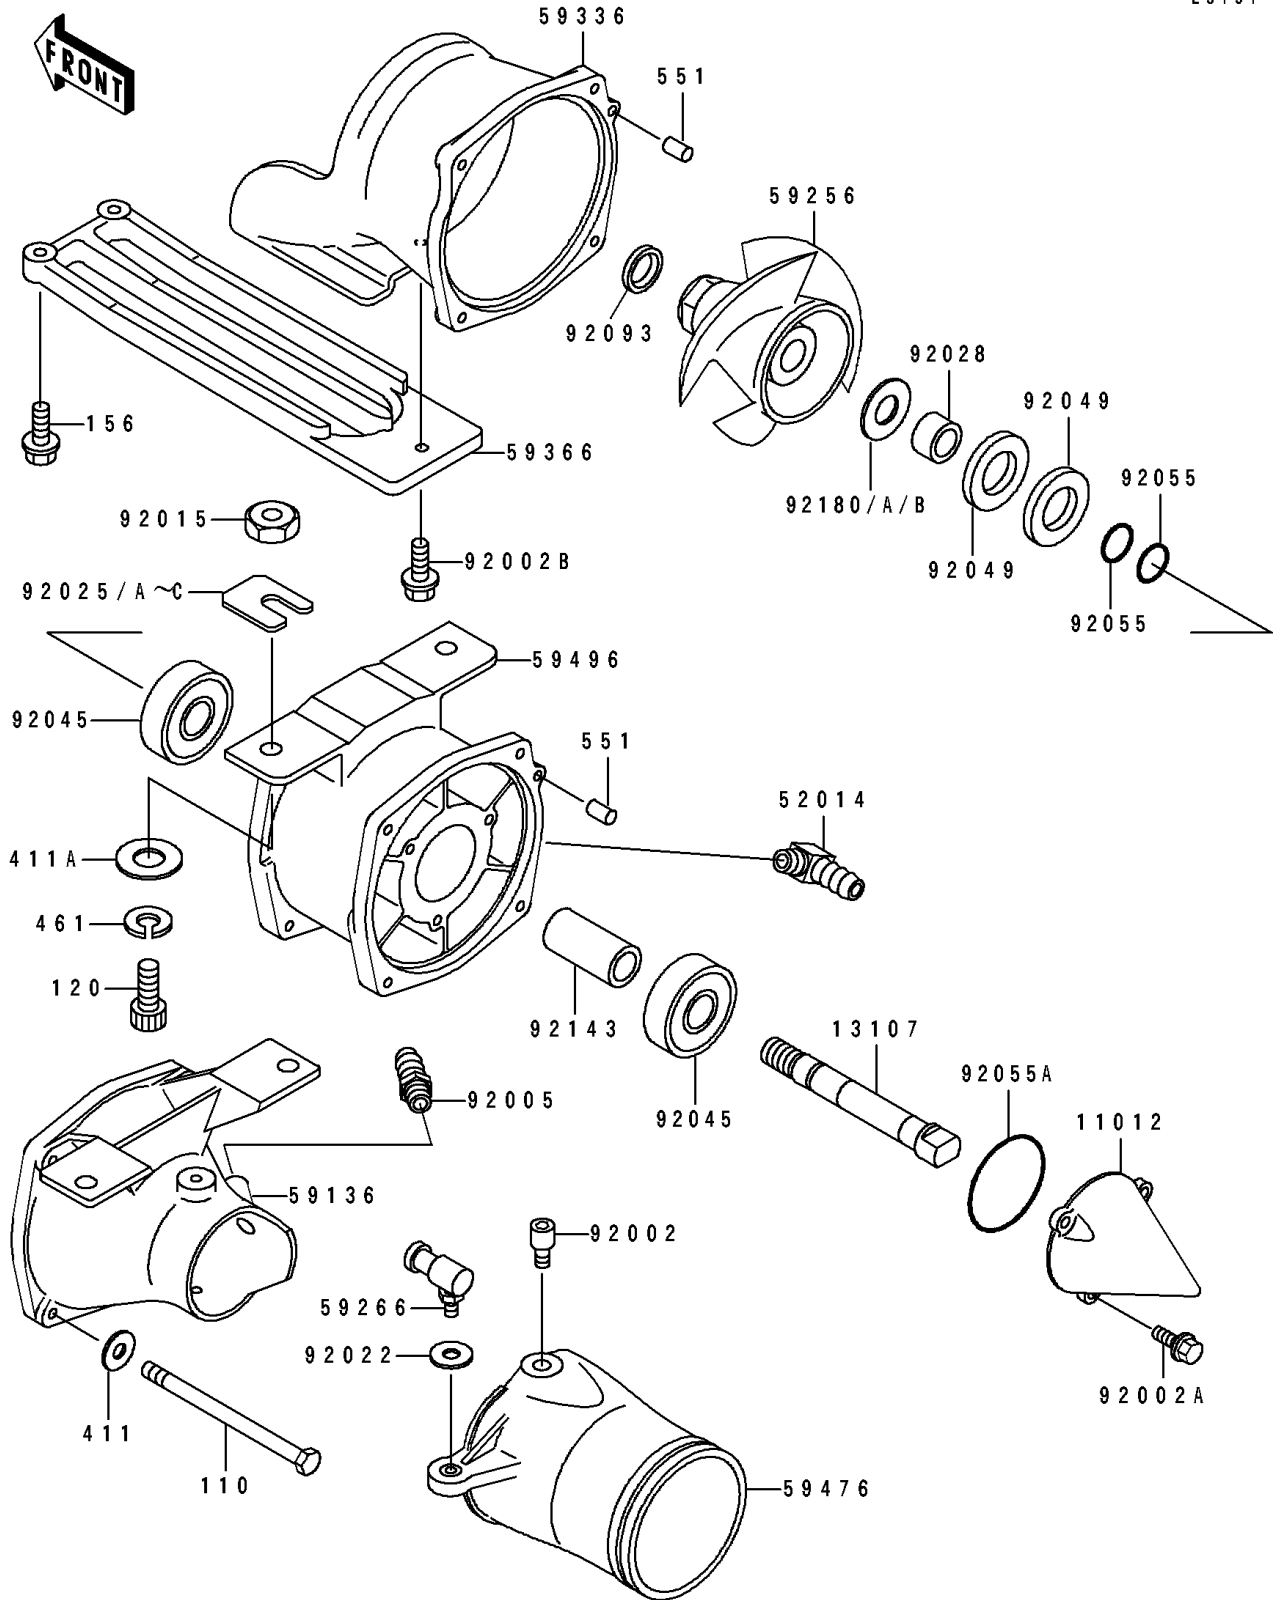

1990 550 SX PARTS DIAGRAM

Jet Pump

E3191

1990 550 SX PARTS LIST

Jet Pump

ITEM NAME	PART NUMBER	QUANTITY
CAP,JET PUMP (Ref # 11012)	11012-3738	1
SHAFT,JET PUMP (Ref # 13107)	13107-3721	1
ELBOW (Ref # 52014)	52014-3002	1
NOZZLE-PUMP (Ref # 59136)	59136-3713	1
IMPELLER (Ref # 59256)	59256-3711	1
JOINT-BALL (Ref # 59266)	59266-3701	1
CASE-PUMP (Ref # 59336)	59336-3702	1
GRATE (Ref # 59366)	59366-3001	1
NOZZLE-STRG (Ref # 59476)	59476-3702	1
VANE-GUIDE (Ref # 59496)	59496-3702	1
BOLT,SOCKET,6X11 (Ref # 92002)	92001-3701	2
BOLT,6X16 (Ref # 92002A)	92002-3728	3
BOLT,6X12 (Ref # 92002B)	92002-3763	1
FITTING,HOSE (Ref # 92005)	92005-3001	1
NUT,10MM (Ref # 92015)	92015-3005	4
WASHER (Ref # 92022)	92022-567	1
SHIM,T=0.3MM (Ref # 92025)	92025-3701	AR
SHIM,T=0.5MM (Ref # 92025A)	92025-3702	AR
SHIM,T=1.0MM (Ref # 92025B)	92025-3703	AR
SHIM,T=1.5MM (Ref # 92025C)	92025-3704	AR
BUSHING,17X25X15 (Ref # 92028)	92028-3717	1
BEARING-BALL,#63032RD (Ref # 92045)	92045-3706	2
SEAL-OIL,TCV-25476 (Ref # 92049)	92049-3711	2
RING-O,13X1.9 (Ref # 92055)	92055-1021	2
RING-O (Ref # 92055A)	92055-3706	1
SEAL (Ref # 92093)	92093-3702	1
COLLAR,17.4X25.4X53 (Ref # 92143)	92143-3708	1
SHIM,T=1.0 (Ref # 92180)	92025-3717	AR
SHIM,T=1.5 (Ref # 92180A)	92025-3718	AR

1990 550 SX PARTS LIST

Jet Pump

ITEM NAME	PART NUMBER	QUANTITY
SHIM,T=2.0 (Ref # 92180B)	92025-3719	AR
BOLT,6X125 (Ref # 110)	110R06125	4
BOLT-SOCKET (Ref # 120)	120R1025	4
BOLT-WP,6X25 (Ref # 156)	156R0625	2
WASHER-PLAIN,6MM (Ref # 411)	411S0600	4
WASHER-PLAIN,10MM (Ref # 411A)	411S1000	4
WASHER-SPRING,10MM (Ref # 461)	461S1000	4
PIN-DOWEL (Ref # 551)	551R0612	2