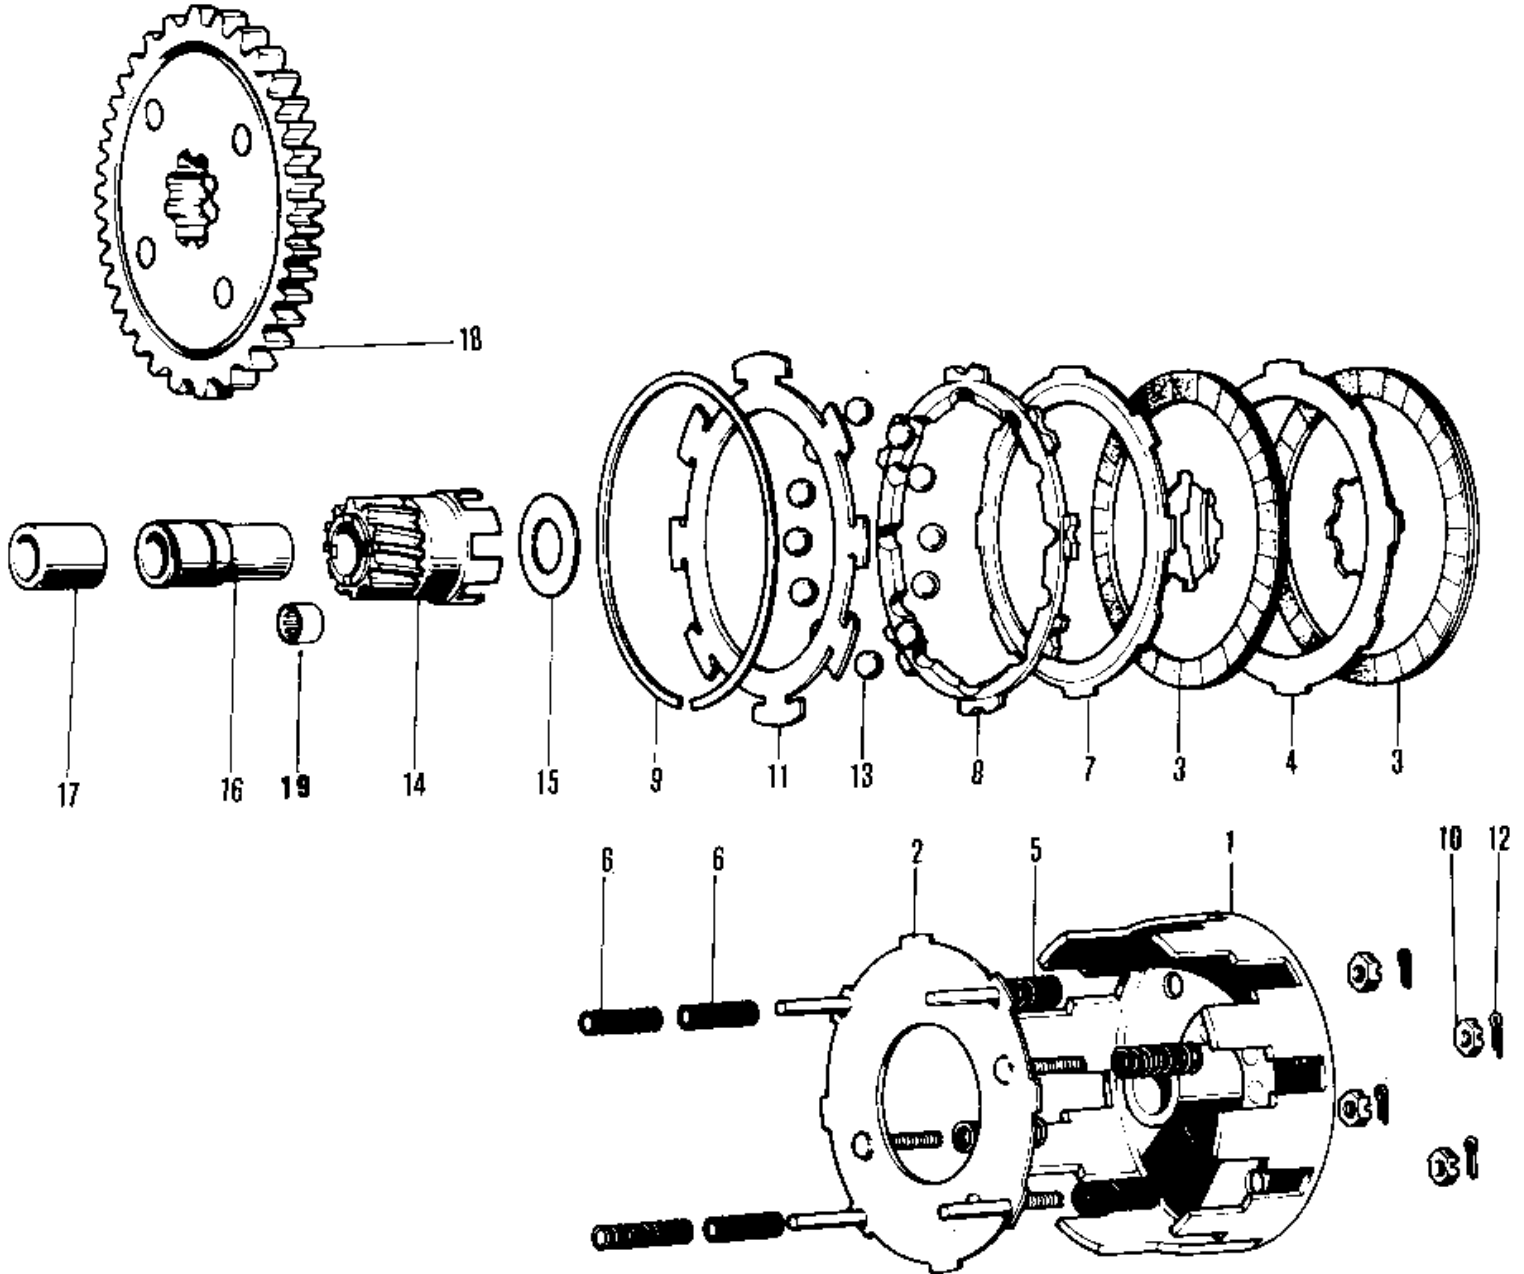

# 1976 KV75-A5 PARTS DIAGRAM

CLUTCH ('76-'80)

## 1976 KV75-A5 PARTS LIST

### CLUTCH ('76-'80)

ITEM NAME	PART NUMBER	QUANTITY
CLUTCH-ASSY (Ref # 1 13)	13081-036	
HOUSING-CLUTCH (Ref # 1)	13095-028	
WHEEL-CLUTCH (Ref # 2)	13083-006	
PLATE-CLUTCH FRICTION (Ref # 3)	13088-024	
PLATE-CLUTCH STEEL (Ref # 4)	13179-003	
SPRING-CLUTCH (Ref # 5)	92081-086	
SPRING-RETURN (Ref # 6)	92081-087	
PLATE-BALL HOLDER (Ref # 7)	13189-003	
PLATE-BALL GUIDE (Ref # 8)	13190-003	
CIRCLIP (Ref # 9)	13191-003	
NUT,6MM (Ref # 10)	13195-003	
PLATE-BALL HOLDER (Ref # 11)	13198-003	
PIN COTTER 1.6X15 (Ref # 12)	550D1615	
BALL STEEL 3/8' (Ref # 13)	600A1200	
HUB-CLUTCH (Ref # 14)	13084-003	
WASHER (Ref # 15)	92022-142	
BUSH-CLUTCH (Ref # 16)	13215-005	
COLLAR (Ref # 17)	92027-125	
GEAR ASSY-CLUTCH (Ref # 18)	13216-004	
BEARING,N RC121610 (Ref # 19)	92117-001	