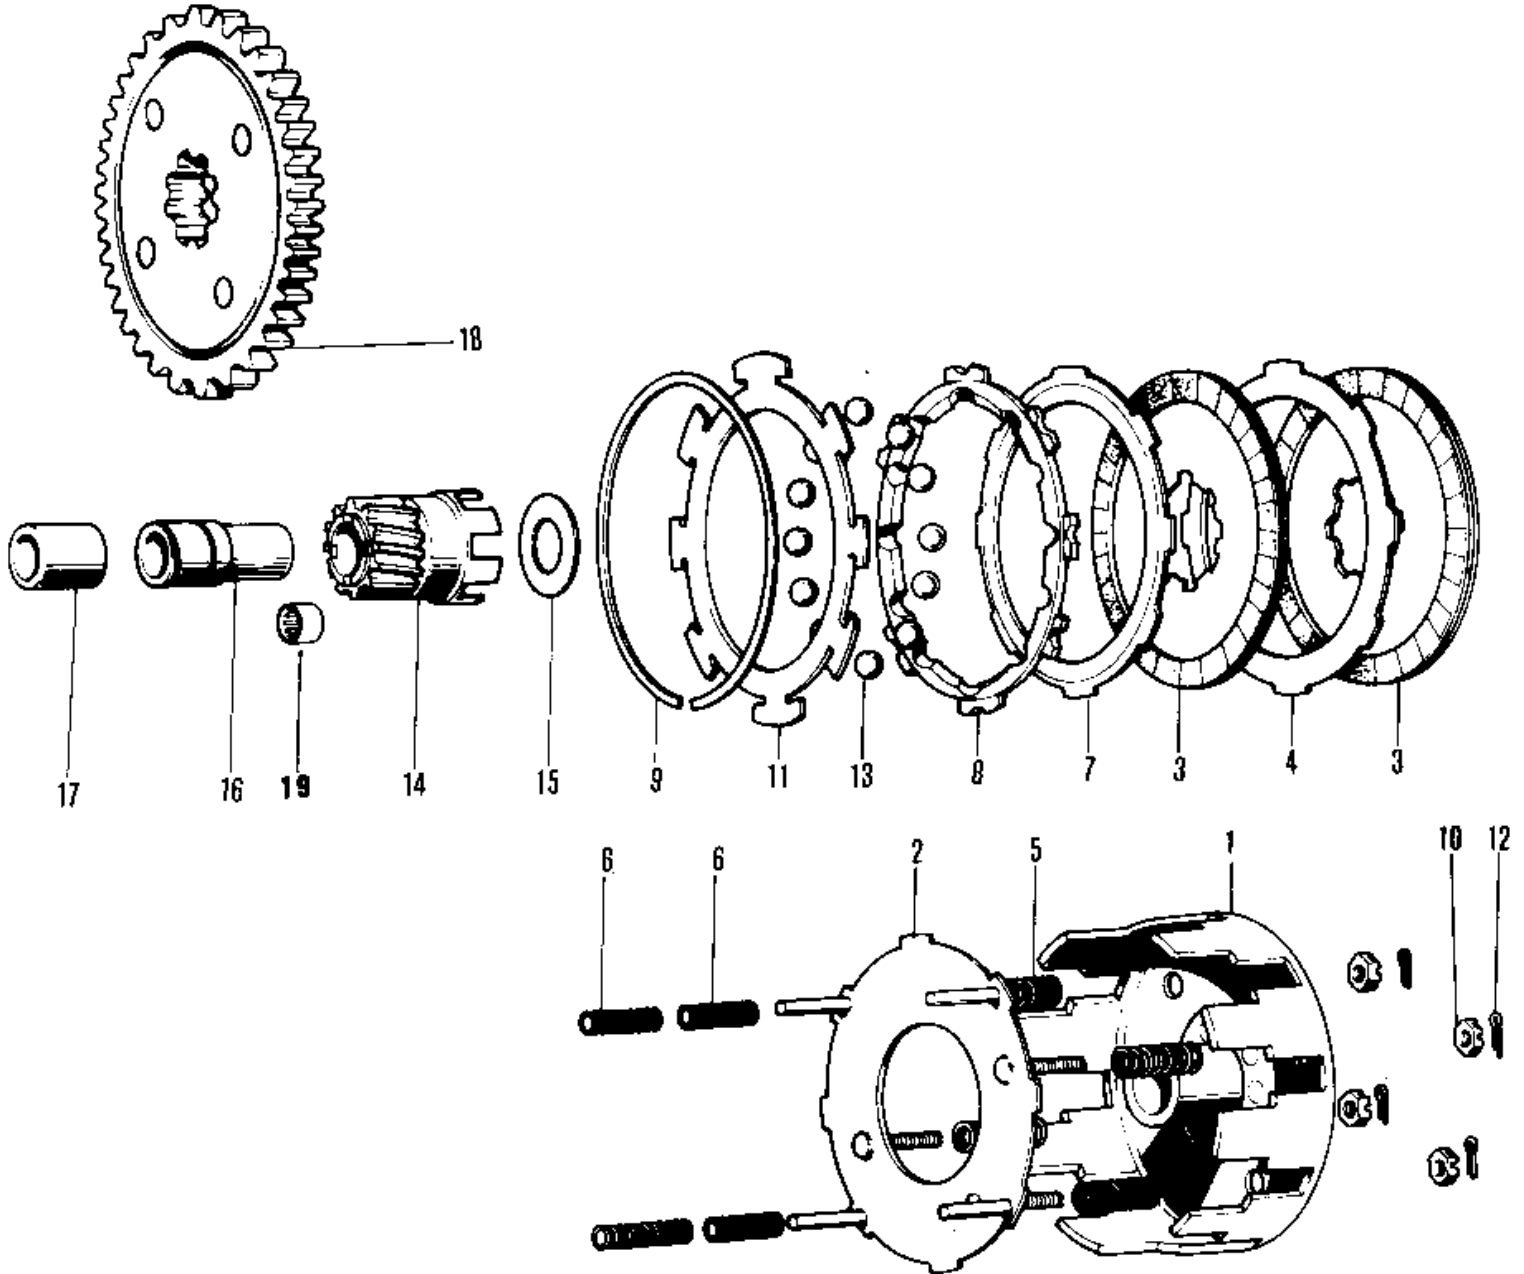

1978 KV75-A7 PARTS DIAGRAM

CLUTCH (76-'80)

1978 KV75-A7 PARTS LIST

CLUTCH ('76-'80)

ITEM NAME	PART NUMBER	QUANTITY
CLUTCH-ASSY (Ref # 1 13)	13081-036	1
HOUSING-CLUTCH (Ref # 1)	13095-028	1
WHEEL-CLUTCH (Ref # 2)	13083-006	1
PLATE-CLUTCH FRICTION (Ref # 3)	13088-024	2
PLATE-CLUTCH STEEL (Ref # 4)	13179-003	1
SPRING-CLUTCH (Ref # 5)	92081-086	3
SPRING-RETURN (Ref # 6)	92081-087	4
PLATE-BALL HOLDER (Ref # 7)	13189-003	1
PLATE-BALL GUIDE (Ref # 8)	13190-003	1
CIRCLIP (Ref # 9)	13191-003	1
NUT,6MM (Ref # 10)	13195-003	3
PLATE-BALL HOLDER (Ref # 11)	13198-003	1
PIN COTTER 1.6X15 (Ref # 12)	550D1615	3
BALL STEEL 3/8' (Ref # 13)	600A1200	16
HUB-CLUTCH (Ref # 14)	13084-003	1
WASHER (Ref # 15)	92022-142	1
BUSH-CLUTCH (Ref # 16)	13215-005	1
COLLAR (Ref # 17)	92027-125	1
GEAR ASSY-CLUTCH (Ref # 18)	13216-004	1
BEARING,N RC121610 (Ref # 19)	92117-001	1