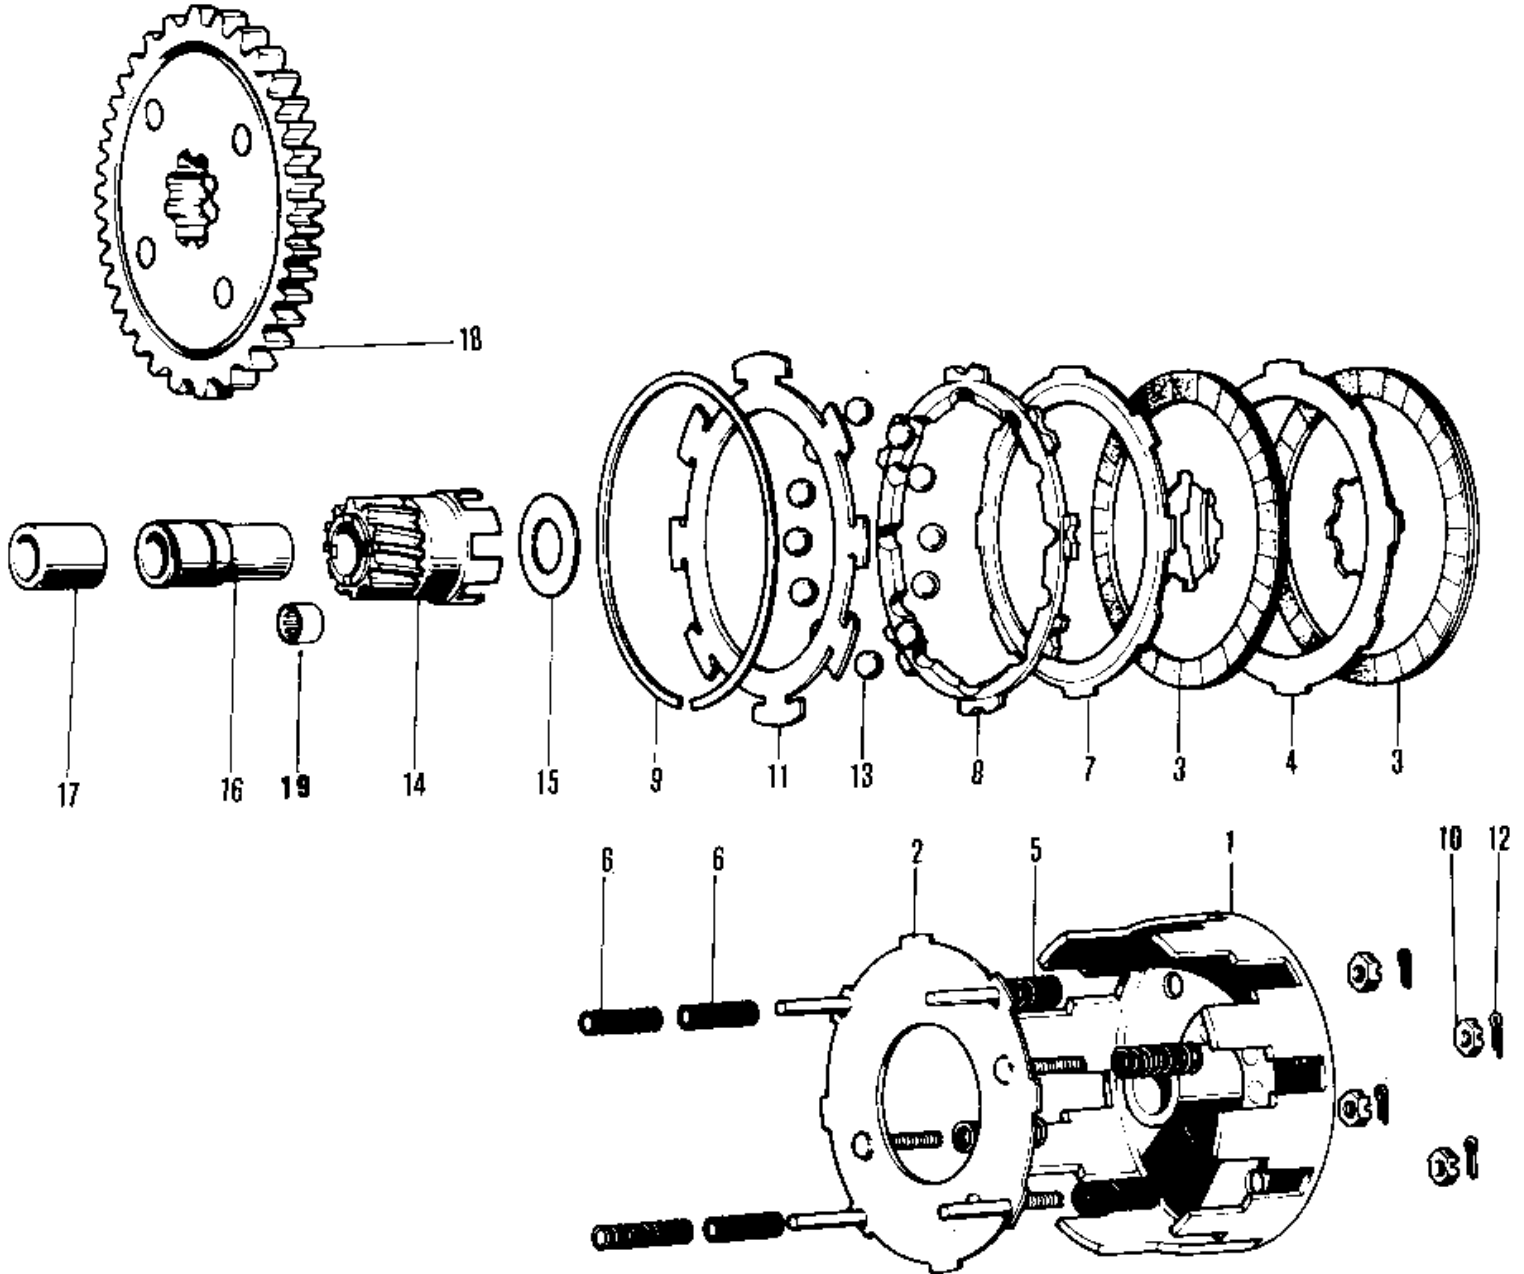

1979 KV75-A8 PARTS DIAGRAM

CLUTCH (76-'80)

1979 KV75-A8 PARTS LIST

CLUTCH ('76-'80)

ITEM NAME	PART NUMBER	QUANTITY
CLUTCH-ASSY (Ref # 1 13)	13081-036	1
HOUSING-CLUTCH (Ref # 1)	13095-028	1
WHEEL-CLUTCH (Ref # 2)	13083-006	1
PLATE-CLUTCH FRICTION (Ref # 3)	13088-024	2
PLATE-CLUTCH STEEL (Ref # 4)	13179-003	1
SPRING-CLUTCH (Ref # 5)	92081-086	3
SPRING-RETURN (Ref # 6)	92081-087	4
PLATE-BALL HOLDER (Ref # 7)	13189-003	1
PLATE-BALL GUIDE (Ref # 8)	13190-003	1
CIRCLIP (Ref # 9)	13191-003	1
NUT,6MM (Ref # 10)	13195-003	3
PLATE-BALL HOLDER (Ref # 11)	13198-003	1
PIN COTTER 1.6X15 (Ref # 12)	550D1615	3
BALL STEEL 3/8' (Ref # 13)	600A1200	16
HUB-CLUTCH (Ref # 14)	13084-003	1
WASHER (Ref # 15)	92022-142	1
BUSH-CLUTCH (Ref # 16)	13215-005	1
COLLAR (Ref # 17)	92027-125	1
GEAR ASSY-CLUTCH (Ref # 18)	13216-004	1
BEARING,N RC121610 (Ref # 19)	92117-001	1