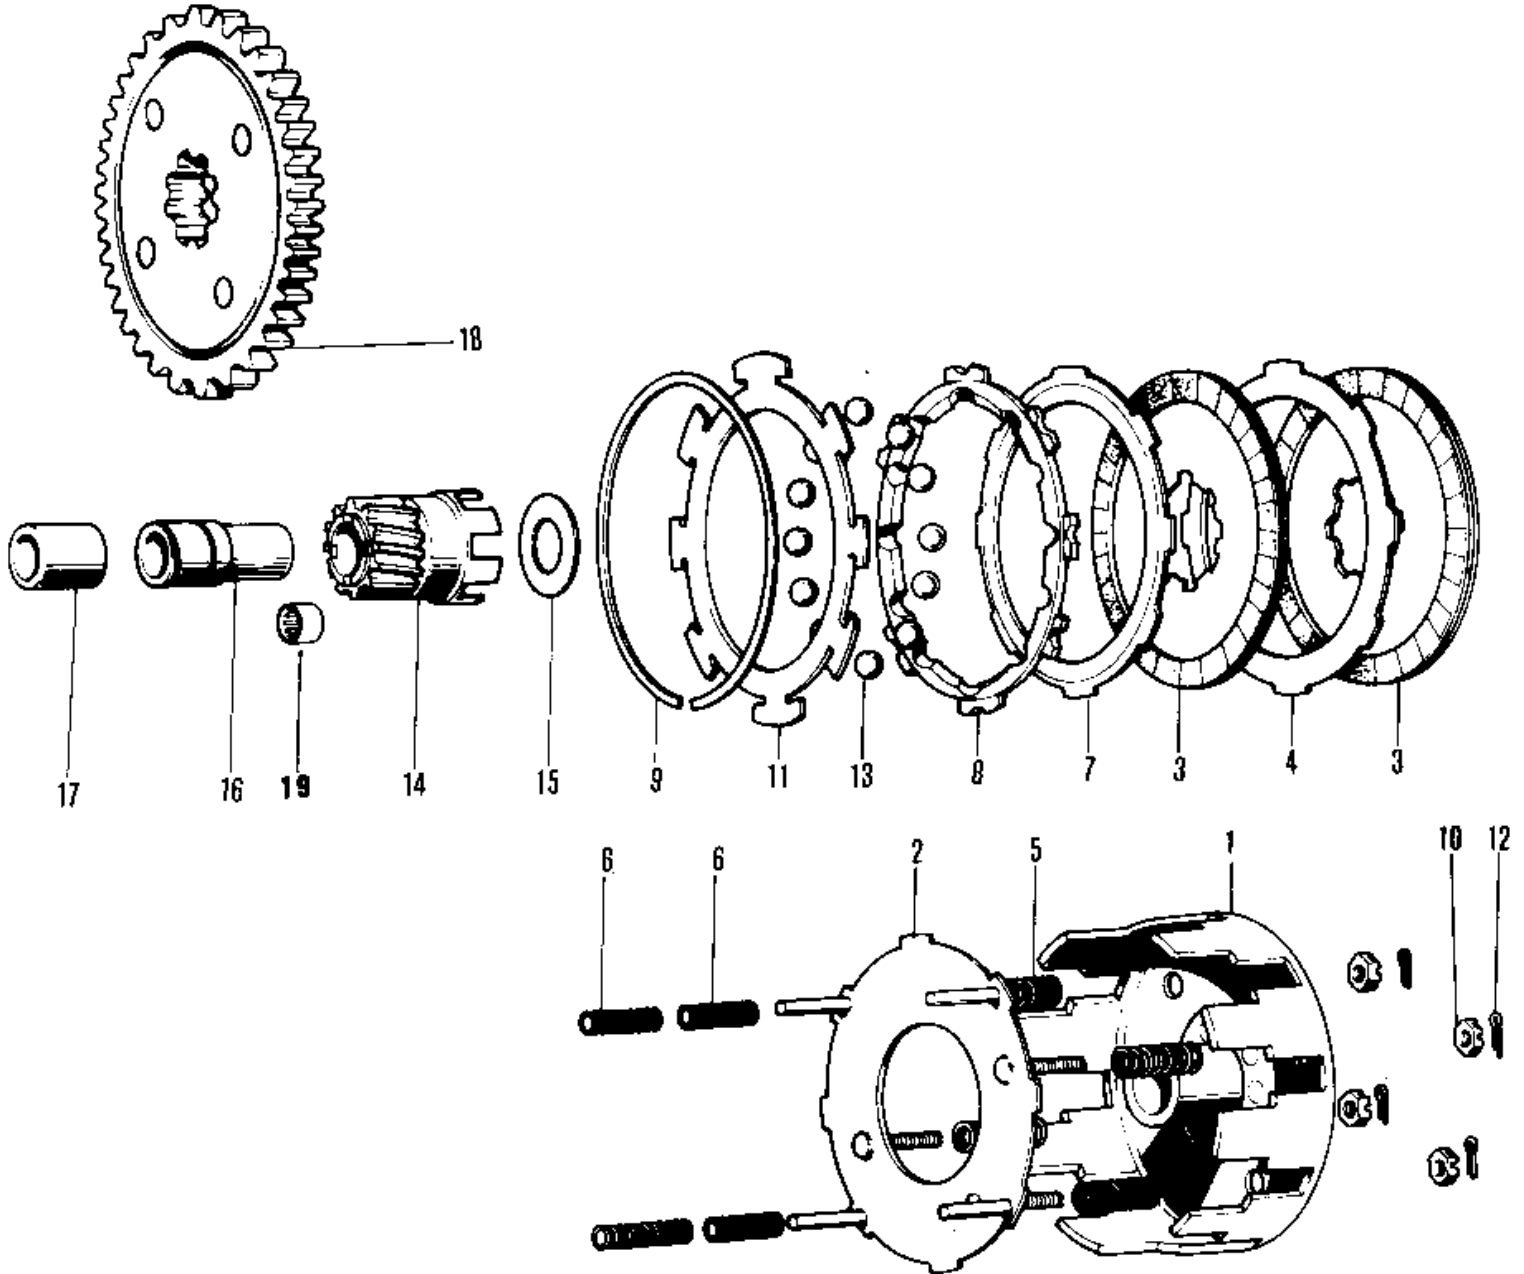

# 1979 KV75-A8 PARTS DIAGRAM

CLUTCH (76-'80)

# 1979 KV75-A8 PARTS LIST

## CLUTCH ('76-'80)

ITEM NAME	PART NUMBER	QUANTITY
CLUTCH-ASSY (Ref # 1 13)	13081-036	1
HOUSING-CLUTCH (Ref # 1)	13095-028	1
WHEEL-CLUTCH (Ref # 2)	13083-006	1
PLATE-CLUTCH FRICTION (Ref # 3)	13088-024	2
PLATE-CLUTCH STEEL (Ref # 4)	13179-003	1
SPRING-CLUTCH (Ref # 5)	92081-086	3
SPRING-RETURN (Ref # 6)	92081-087	4
PLATE-BALL HOLDER (Ref # 7)	13189-003	1
PLATE-BALL GUIDE (Ref # 8)	13190-003	1
CIRCLIP (Ref # 9)	13191-003	1
NUT,6MM (Ref # 10)	13195-003	3
PLATE-BALL HOLDER (Ref # 11)	13198-003	1
PIN COTTER 1.6X15 (Ref # 12)	550D1615	3
BALL STEEL 3/8' (Ref # 13)	600A1200	16
HUB-CLUTCH (Ref # 14)	13084-003	1
WASHER (Ref # 15)	92022-142	1
BUSH-CLUTCH (Ref # 16)	13215-005	1
COLLAR (Ref # 17)	92027-125	1
GEAR ASSY-CLUTCH (Ref # 18)	13216-004	1
BEARING,N RC121610 (Ref # 19)	92117-001	1