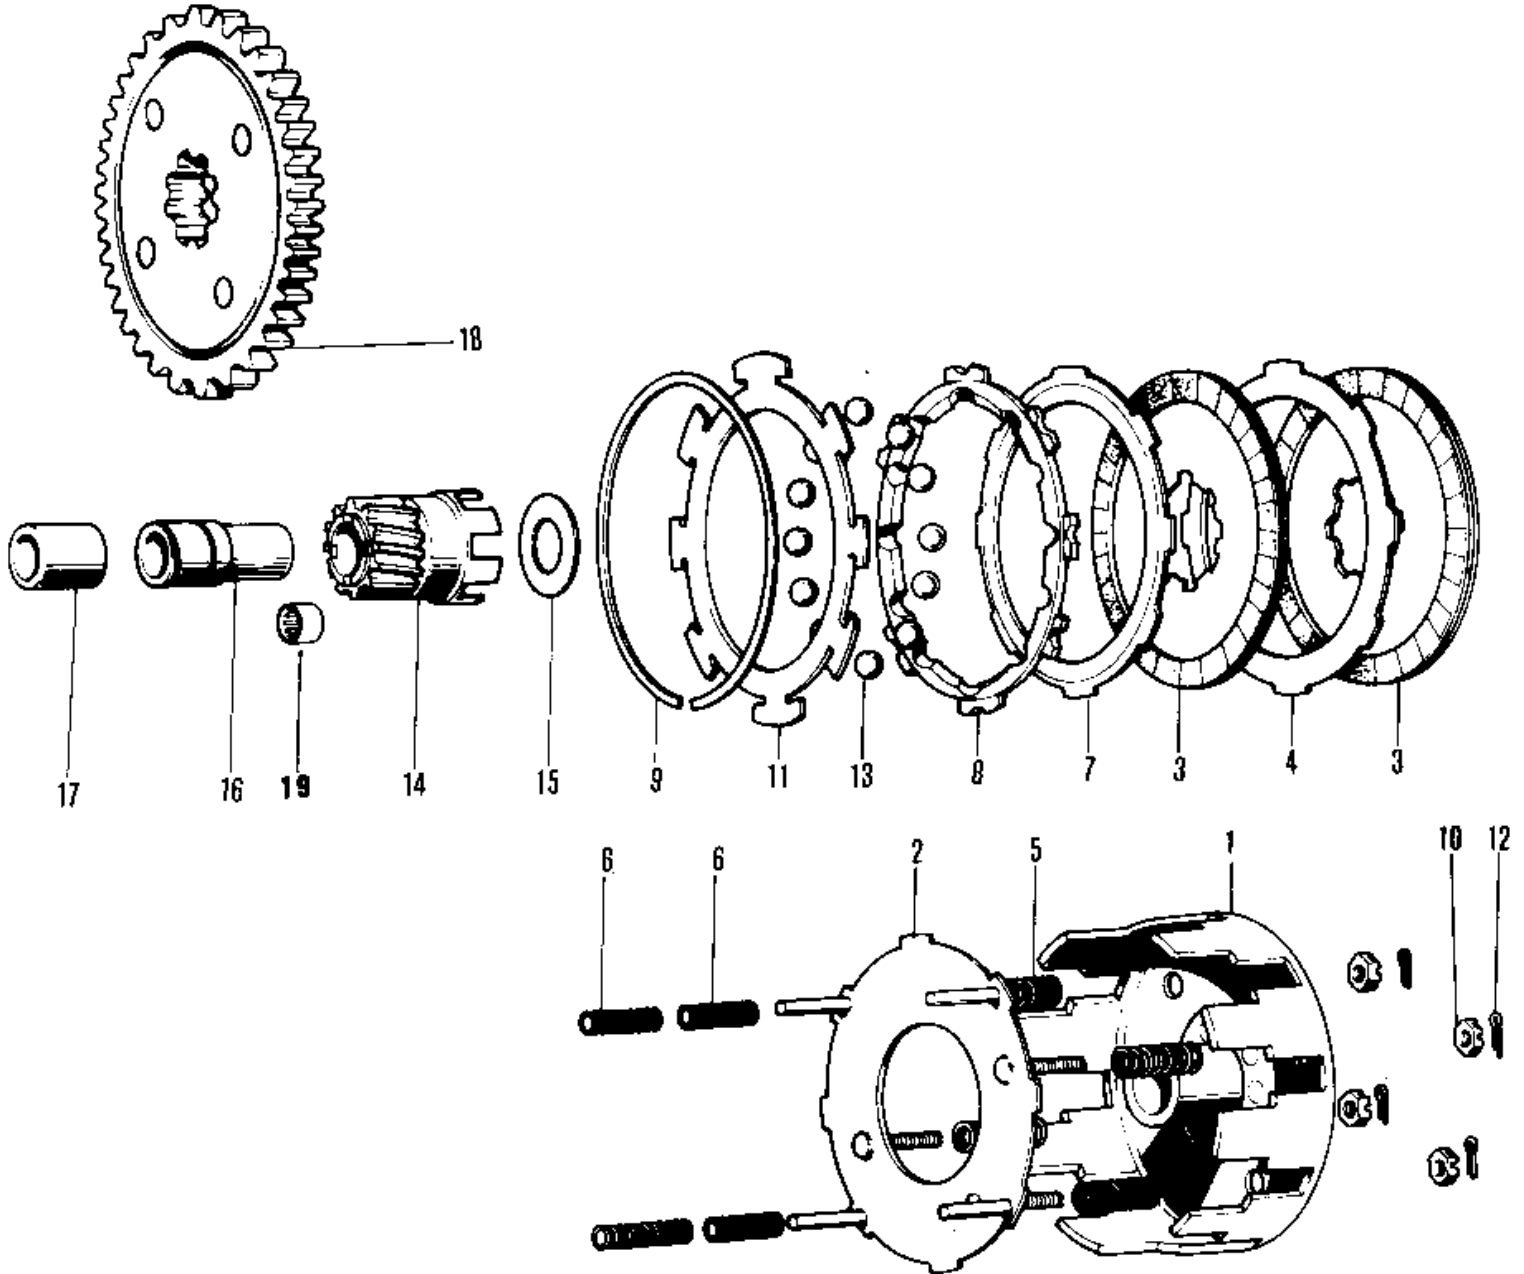

# 1974 MT1B PARTS DIAGRAM

CLUTCH (76-'80)

# 1974 MT1B PARTS LIST

## CLUTCH ('76-'80)

ITEM NAME	PART NUMBER	QUANTITY
CLUTCH-ASSY (Ref # 1 13)	13081-036	
HOUSING-CLUTCH (Ref # 1)	13095-028	
WHEEL-CLUTCH (Ref # 2)	13083-006	
PLATE-CLUTCH FRICTION (Ref # 3)	13088-024	
PLATE-CLUTCH STEEL (Ref # 4)	13179-003	
SPRING-CLUTCH (Ref # 5)	92081-086	
SPRING-RETURN (Ref # 6)	92081-087	
PLATE-BALL HOLDER (Ref # 7)	13189-003	
PLATE-BALL GUIDE (Ref # 8)	13190-003	
CIRCLIP (Ref # 9)	13191-003	
NUT,6MM (Ref # 10)	13195-003	
PLATE-BALL HOLDER (Ref # 11)	13198-003	
PIN COTTER 1.6X15 (Ref # 12)	550D1615	
BALL STEEL 3/8' (Ref # 13)	600A1200	
HUB-CLUTCH (Ref # 14)	13084-003	
WASHER (Ref # 15)	92022-142	
BUSH-CLUTCH (Ref # 16)	13215-005	
COLLAR (Ref # 17)	92027-125	
GEAR ASSY-CLUTCH (Ref # 18)	13216-004	
BEARING,N RC121610 (Ref # 19)	92117-001	