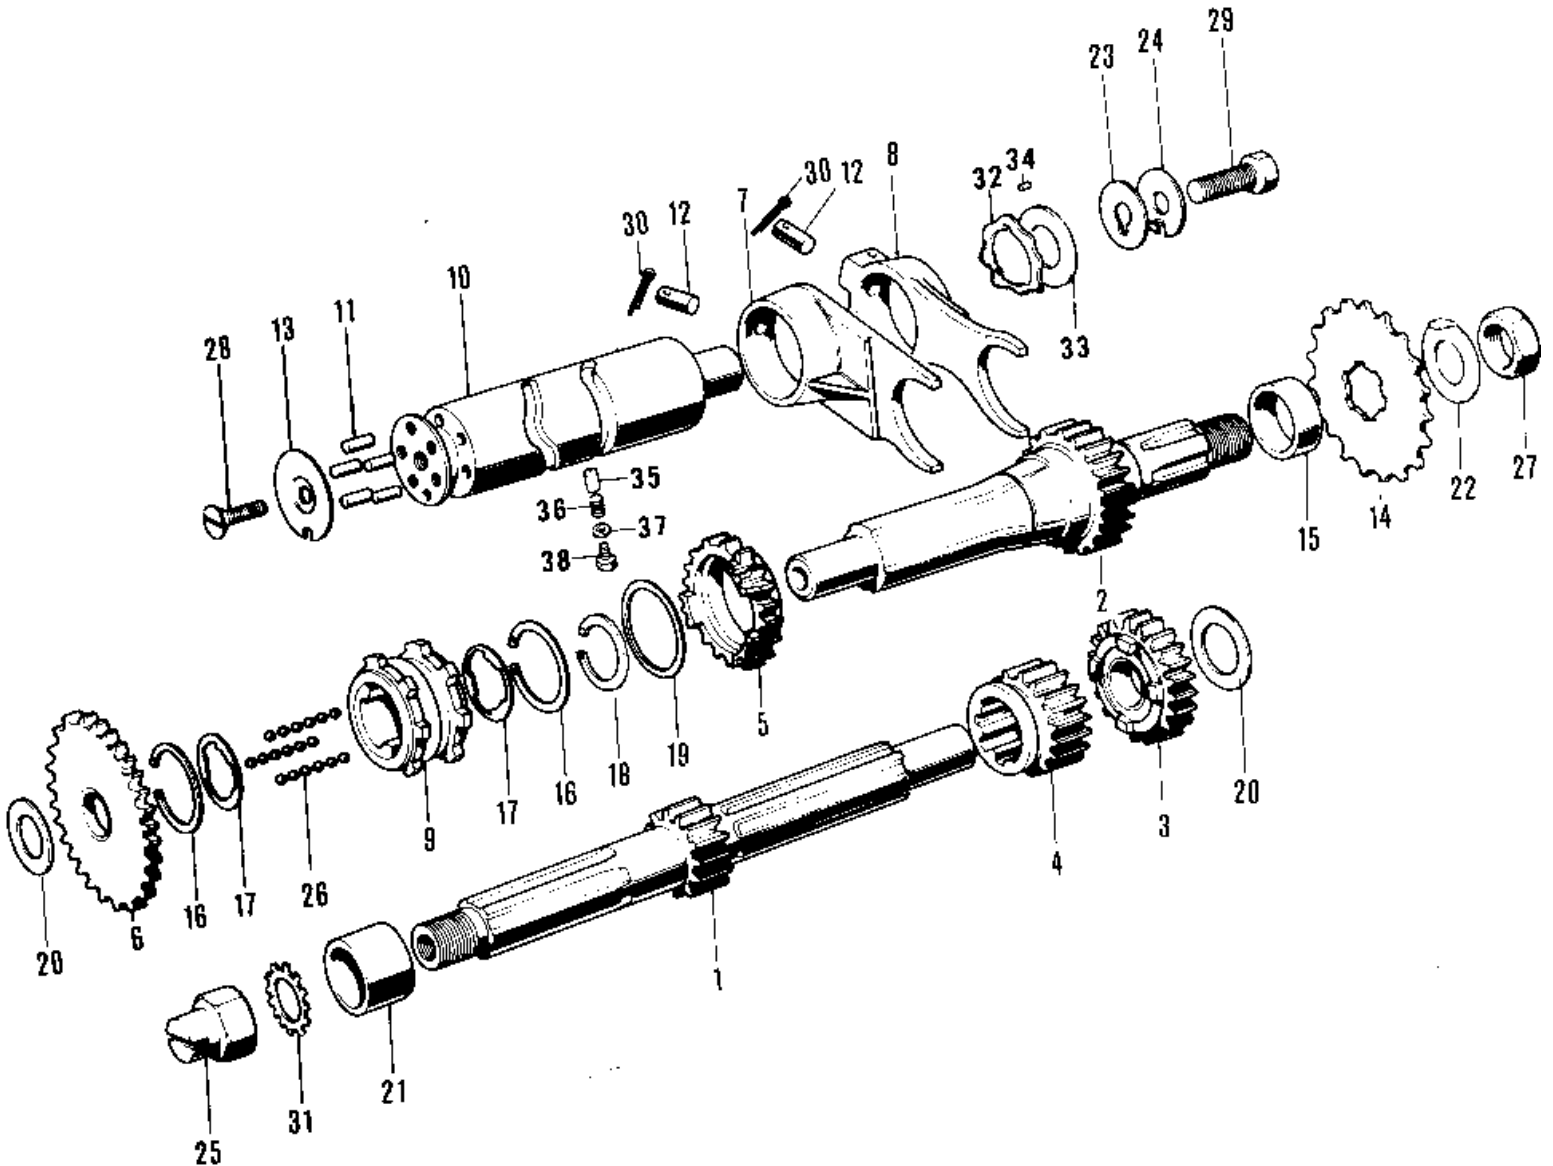

1976 KV75-A5 PARTS DIAGRAM

TRANSMISSION/CHANGE DRUM ('76-'80)

1976 KV75-A5 PARTS LIST

TRANSMISSION/CHANGE DRUM ('76-'80)

ITEM NAME	PART NUMBER	QUANTITY
SHAFT-DRIVE (Ref # 1)	13127-030	
SHAFT-OUTPUT (Ref # 2)	13128-029	
TOP GEAR-DRIVE (Ref # 3)	13136-034	
2ND GEAR-DRIVE (Ref # 4)	13130-003	
2ND GEAR-OUTPUT (Ref # 5)	13131-032	
LOW GEAR-OUTPUT (Ref # 6)	13129-035	
FORK-SELECTOR,LOW&2ND (Ref # 7)	13140-033	
FORK-SELECTOR,TOP (Ref # 8)	13140-034	
SHIFTER (Ref # 9)	13139-004	
DRUM ASSY,GEAR CHANGE (Ref # 10)	13239-1014	
DRUM ASSY,GEAR CHANGE (Ref # 10)	13239-1014	
DRUM ASSY,GEAR CHANGE (Ref # 10)	13239-1014	
PIN GEAR CHANGE DRUM (Ref # 11)	92043-004	
PIN GEAR CHANGE DRUM (Ref # 11)	92043-011	
PIN SELECT FORK GUIDE (Ref # 12)	92043-005	
PLATE CHANGE DRUM PIN (Ref # 13)	13142-002	
ENGINE SPROCKET (Ref # 14)	13144-002	
COLLAR OIL SEAL (Ref # 15)	92027-001	
CIRCLIP,26MM (Ref # 16)	92033-003	
CIRCLIP (Ref # 17)	92033-004	
CIRCLIP,25MM (Ref # 18)	92033-025	
WASHER 22MM (Ref # 19)	92022-106	
WASHER-PLAIN (Ref # 20)	92022-174	
COLLAR-CLUTCH PINION (Ref # 21)	92027-002	
WASHER-LOCK,12MM (Ref # 22)	92022-002	
WASHER-PLAIN (Ref # 23)	92022-175	
WASHER-LOCK (Ref # 24)	92024-028	
NUT-OIL PUMP (Ref # 25)	92015-046	
BALL STEEL 5/32' (Ref # 26)	600A0500	

1976 KV75-A5 PARTS LIST

TRANSMISSION/CHANGE DRUM ('76-'80)

ITEM NAME	PART NUMBER	QUANTITY
NUT-HEX-FINE (Ref # 27)	314B1200	
NUT-HEX-FINE (Ref # 27)	314B1200	
SCREW CNTSNK HD 6X16 (Ref # 28)	212B0616	
SCREW CNTSNK HD 6X16 (Ref # 28)	221B0616	
BOLT-HEX HEAD,8X18 (Ref # 29)	113B0818	
BOLT-SMALL-UPSET,8X18 (Ref # 29)	115G0818	
PIN COTTER 3.0X20 (Ref # 30)	550D3020	
WASHER LOCK 12MM (Ref # 31)	464H1200	
DISC.CHNG DRUM OPRTN (Ref # 32)	13145-004	
DISC,CHANGE DRUM (Ref # 32)	13145-007	
WASHER,THRUST (Ref # 33)	92026-106	
PIN-DOWEL,4X6 (Ref # 34)	610A0406	
PIN-NEUTRAL POSITION (Ref # 35)	92043-076	
SPRING (Ref # 36)	92081-112	
GASKET (Ref # 37)	92065-090	
BOLT,10MM (Ref # 38)	92001-131	