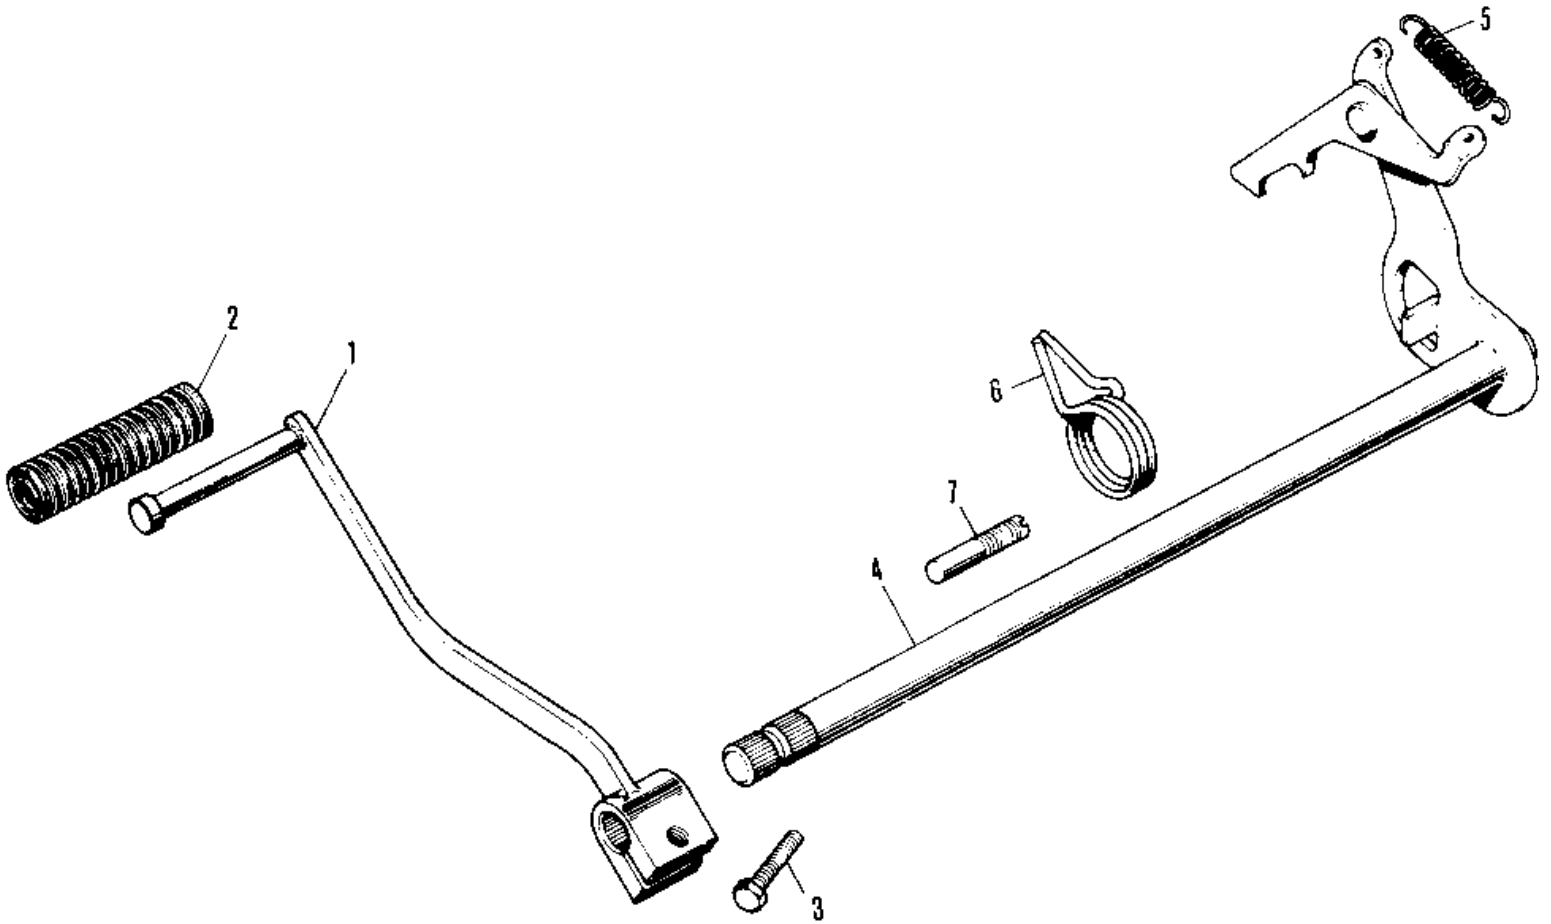

# 1976 KV75-A5 PARTS DIAGRAM

GEAR CHANGE MECHANISM ('76-'80)

## 1976 KV75-A5 PARTS LIST

GEAR CHANGE MECHANISM ('76-'80)

| ITEM NAME                       | PART NUMBER | QUANTITY |
|---------------------------------|-------------|----------|
| PEDAL SET GEAR CHANGE (Ref # 1) | 13242-004   |          |
| RUBBER CHANGE PEDAL (Ref # 2)   | 13157-004   |          |
| BOLT-UPSET,6X20 (Ref # 3)       | 112G0620    |          |
| LEVER ASSY GEAR CHNG (Ref # 4)  | 13161-021   |          |
| SPRING RATCHET PA (Ref # 5)     | 92081-003   |          |
| SPRING (Ref # 6)                | 92083-001   |          |
| PIN-CHANGE PEDAL (Ref # 7)      | 92043-061   |          |