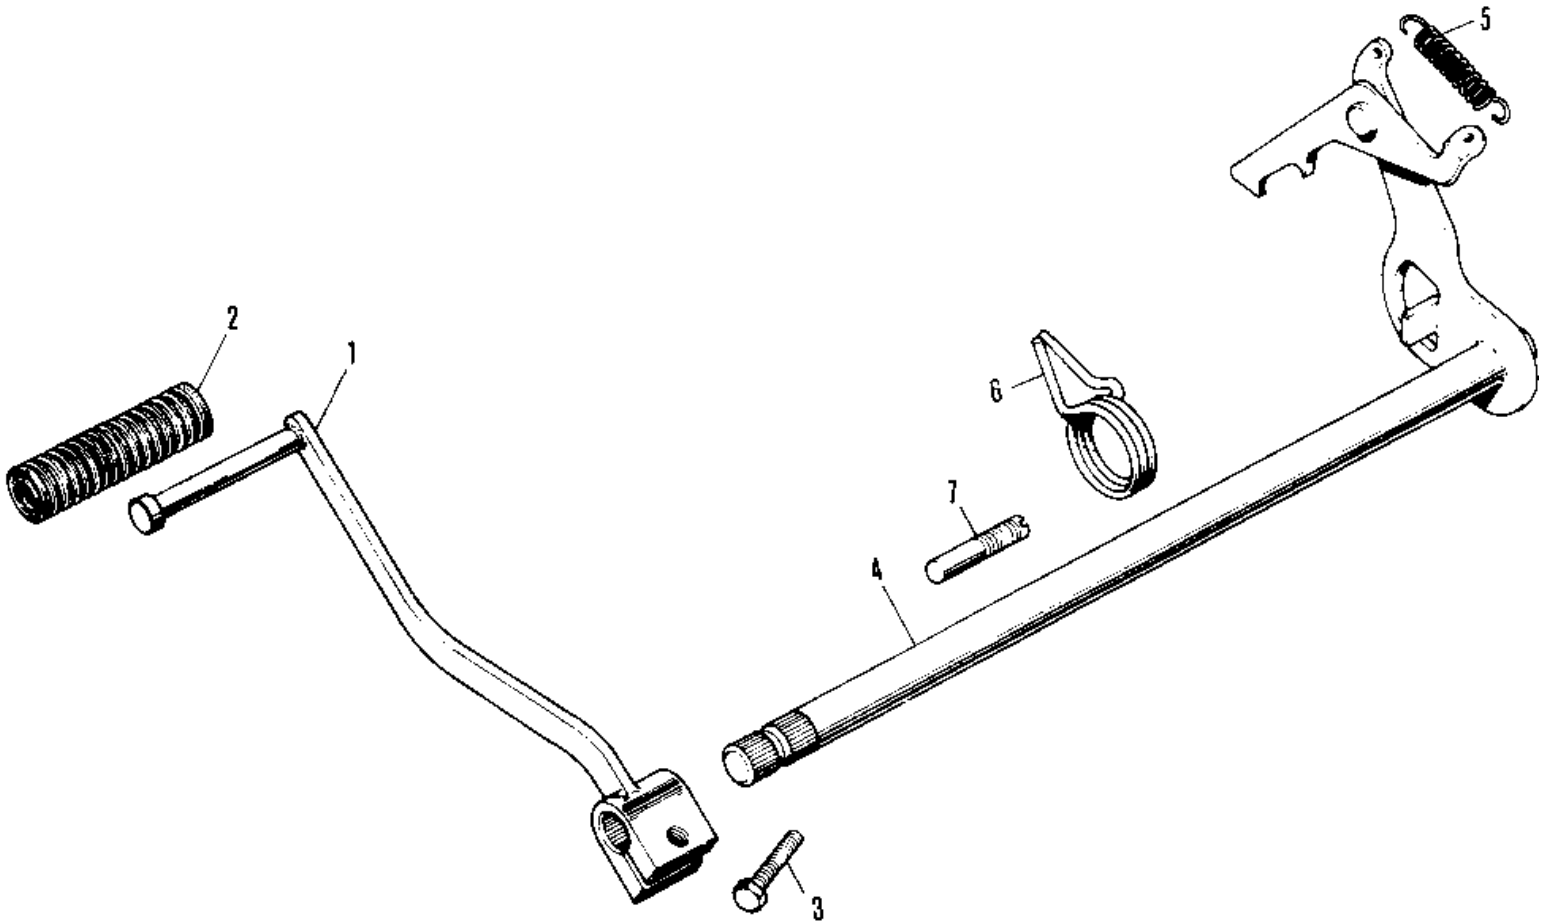

1978 KV75-A7 PARTS DIAGRAM

GEAR CHANGE MECHANISM ('76-'80)

1978 KV75-A7 PARTS LIST

GEAR CHANGE MECHANISM ('76-'80)

ITEM NAME	PART NUMBER	QUANTITY
PEDAL SET GEAR CHANGE (Ref # 1)	13242-004	1
RUBBER CHANGE PEDAL (Ref # 2)	13157-004	1
BOLT-UPSET,6X20 (Ref # 3)	112G0620	1
LEVER ASSY GEAR CHNG (Ref # 4)	13161-021	1
SPRING RATCHET PA (Ref # 5)	92081-003	1
SPRING (Ref # 6)	92083-001	1
PIN-CHANGE PEDAL (Ref # 7)	92043-061	1