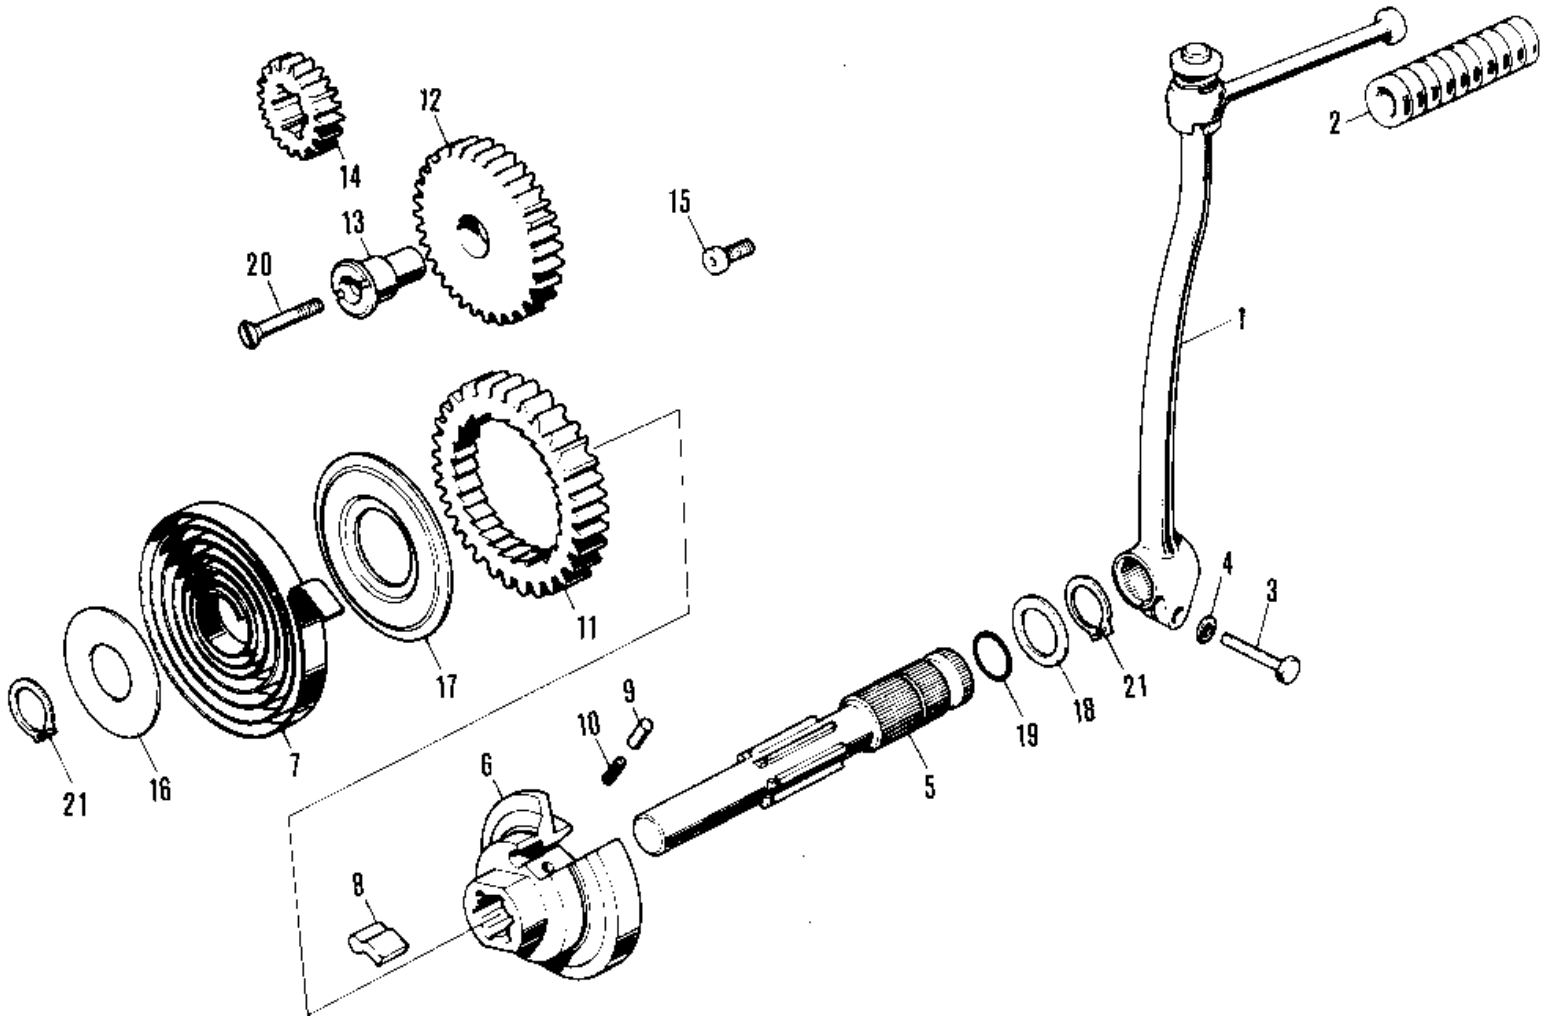

# 1976 KV75-A5 PARTS DIAGRAM

KICKSTARTER MECHANISM ('76-'80)

## 1976 KV75-A5 PARTS LIST

### KICKSTARTER MECHANISM ('76-'80)

ITEM NAME	PART NUMBER	QUANTITY
PEDAL-KICKSTARTER (Ref # 1)	13058-031	
RUBBER-KICK PEDAL (Ref # 2)	13063-005	
BOLT-UPSET (Ref # 3)	112G0625	
WASHER SPRING 6MM (Ref # 4)	461F0600	
SHAFT-KICKSTARTER (Ref # 5)	13066-018	
DRUM KK (Ref # 6)	13067-001	
KICKSTARTER SPRING (Ref # 7)	92082-001	
PAWL (Ref # 8)	13069-001	
PIN KICKSTARTER PAWL (Ref # 9)	92042-001	
SPRING KICK PAWL (Ref # 10)	92081-022	
GEAR-KICKSTARTER (Ref # 11)	13068-003	
IDLE GEAR (Ref # 12)	13073-002	
SHAFT-IDLE GEAR (Ref # 13)	13074-002	
PINION-KICKSTARTER (Ref # 14)	13075-003	
STOPPER-KICKSTARTER (Ref # 15)	13072-001	
PLATE-KICK SPRG HLDER (Ref # 16)	13071-001	
PLATE-KICK GEAR HLDER (Ref # 17)	13071-002	
WASHER,16MM (Ref # 18)	92022-006	
"O" RING,16MM (Ref # 19)	92055-001	
SCREW,CNTSNK,5X30.5 (Ref # 20)	92010-002	
CIRCLIP 16MM (Ref # 21)	480J1600	