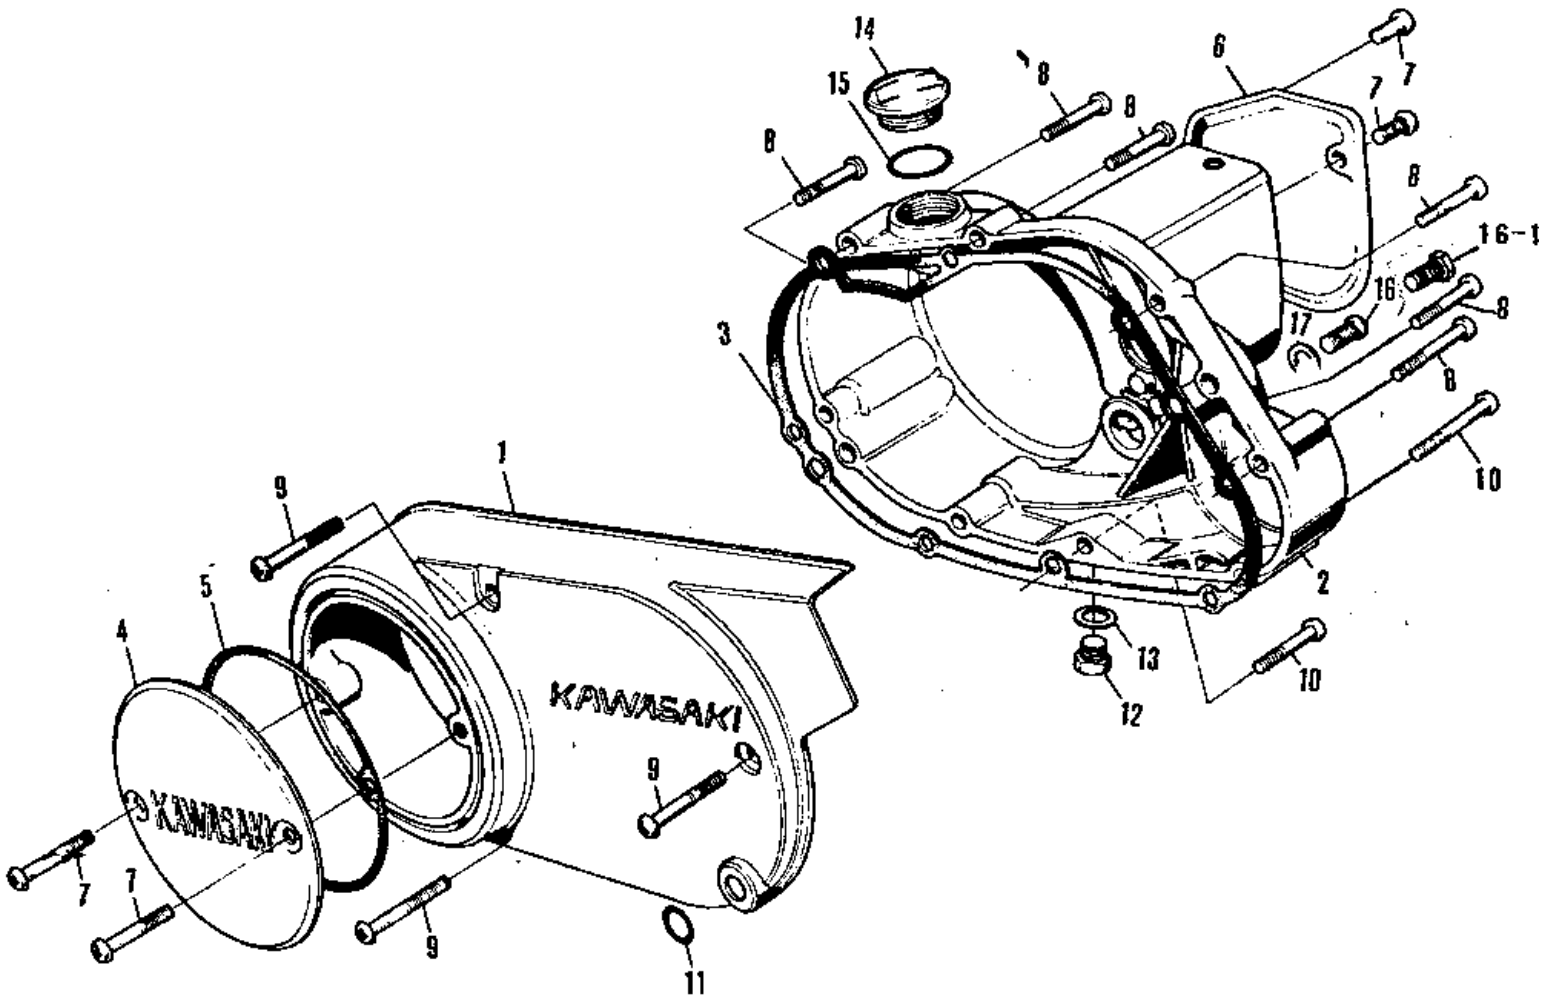

1976 KV75-A5 PARTS DIAGRAM

ENGINE COVERS (76-'80)

1976 KV75-A5 PARTS LIST

ENGINE COVERS ('76-'80)

ITEM NAME	PART NUMBER	QUANTITY
COVER,L.H.ENGINE (Ref # 1)	14031-1008	
COVER,L.H.ENGINE (Ref # 1)	14031-1008	
COVER,R.H.ENGINE (Ref # 2)	14032-1003	
COVER,R.H.ENGINE (Ref # 2)	14032-1003	
GASKET-R.H ENGINE COV (Ref # 3)	14046-002	
COVER-BRK POINT,CR (Ref # 4)	14027-007-79	
GASKET BREAKER COVER (Ref # 5)	14050-002	
COVER-OIL PUMP (Ref # 6)	14030-026	
SCREW PAN HEAD 6X12 (Ref # 7)	220B0612	
SCREW PAN HEAD 6X30 (Ref # 8)	220B0630	
SCREW PAN HEAD 6X45 (Ref # 9)	220B0645	
SCREW PAN HEAD 6X50 (Ref # 10)	220B0650	
"O" RING,12MM (Ref # 11)	670B2012	
PLUG OIL DRAIN (Ref # 12)	92067-001	
GASKET CHECK VALVE (Ref # 13)	92065-058	
GASKET CHECK VALVE (Ref # 13)	92065-058	
PLUG-OIL FILLER (Ref # 14)	92068-005	
"O" RING,OIL FIL PLUG (Ref # 15)	92055-026	
SCREW PAN HEAD 6X8 (Ref # 16)	220B0608	
BOLT,HEX HEAD,6X14 (Ref # 16-1)	92001-121	
GASKET OIL LEVEL SCRW (Ref # 17)	92065-035	
WASHER OIL PUMP BANJO (Ref # 17)	92022-077	