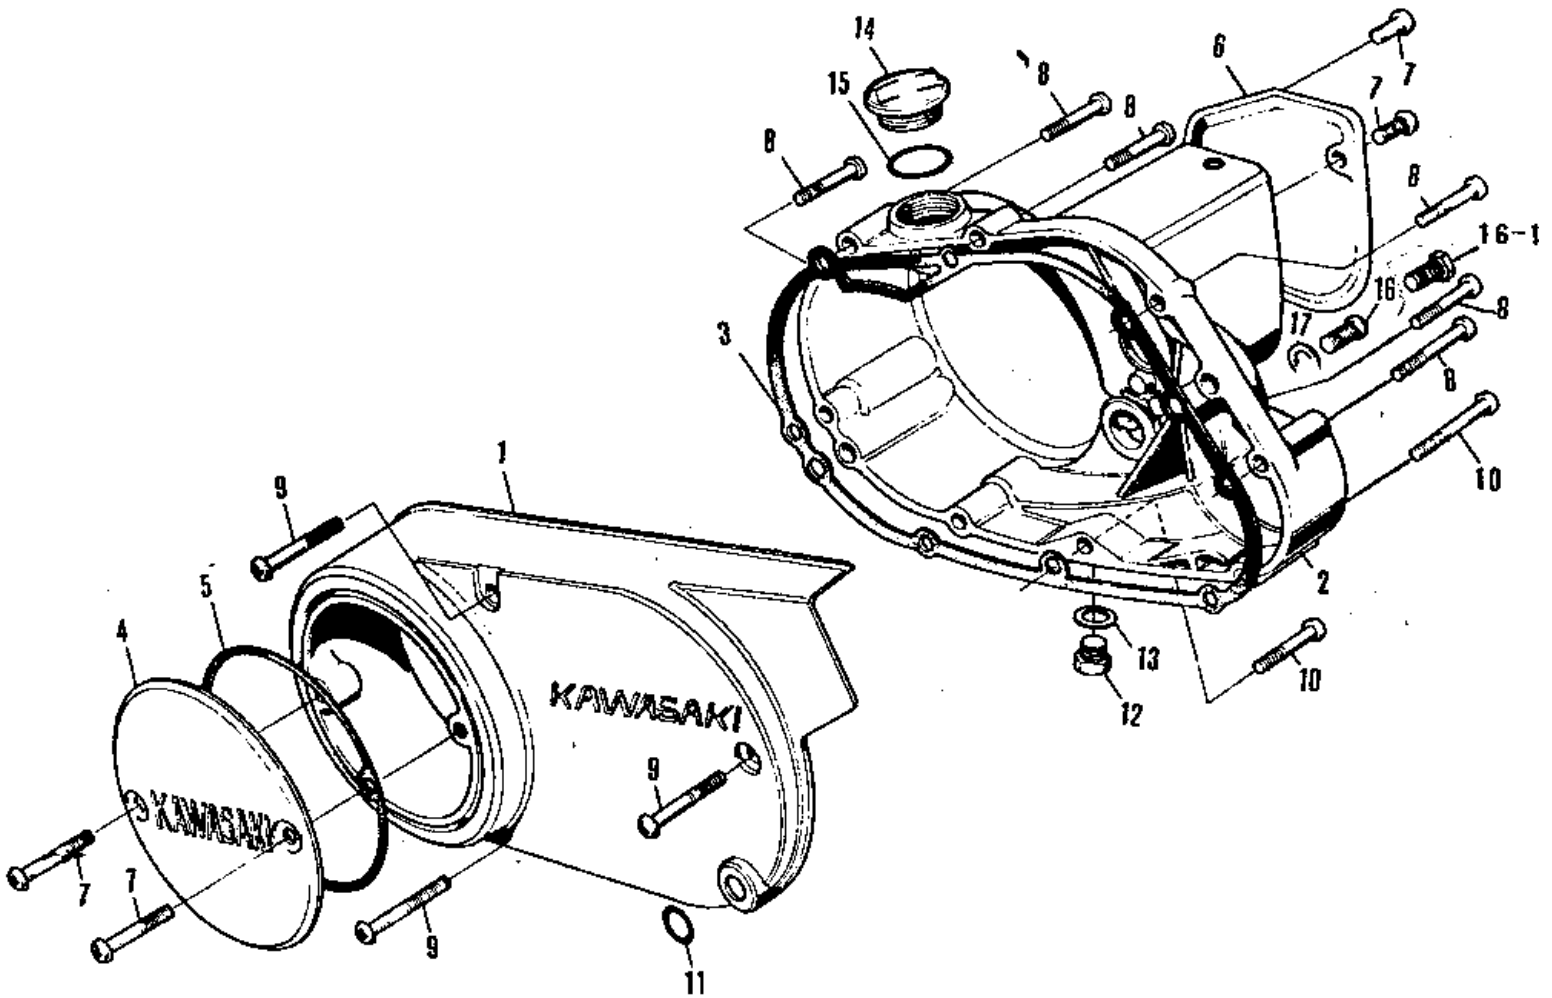

# 1978 KV75-A7 PARTS DIAGRAM

ENGINE COVERS (76-'80)

# 1978 KV75-A7 PARTS LIST

## ENGINE COVERS ('76-'80)

ITEM NAME	PART NUMBER	QUANTITY
COVER,L.H.ENGINE (Ref # 1)	14031-1008	1
COVER,L.H.ENGINE (Ref # 1)	14031-1008	1
COVER,R.H.ENGINE (Ref # 2)	14032-1003	1
COVER,R.H.ENGINE (Ref # 2)	14032-1003	1
GASKET-R.H ENGINE COV (Ref # 3)	14046-002	1
COVER-BRK POINT,CR (Ref # 4)	14027-007-79	1
GASKET BREAKER COVER (Ref # 5)	14050-002	1
COVER-OIL PUMP (Ref # 6)	14030-026	1
SCREW PAN HEAD 6X12 (Ref # 7)	220B0612	4
SCREW PAN HEAD 6X30 (Ref # 8)	220B0630	6
SCREW PAN HEAD 6X45 (Ref # 9)	220B0645	3
SCREW PAN HEAD 6X50 (Ref # 10)	220B0650	2
"O" RING,12MM (Ref # 11)	670B2012	2
PLUG OIL DRAIN (Ref # 12)	92067-001	1
GASKET CHECK VALVE (Ref # 13)	92065-058	1
GASKET CHECK VALVE (Ref # 13)	92065-058	1
PLUG-OIL FILLER (Ref # 14)	92068-005	1
"O" RING,OIL FIL PLUG (Ref # 15)	92055-026	1
SCREW PAN HEAD 6X8 (Ref # 16)	220B0608	1
BOLT,HEX HEAD,6X14 (Ref # 16-1)	92001-121	1
GASKET OIL LEVEL SCRW (Ref # 17)	92065-035	1
WASHER OIL PUMP BANJO (Ref # 17)	92022-077	1