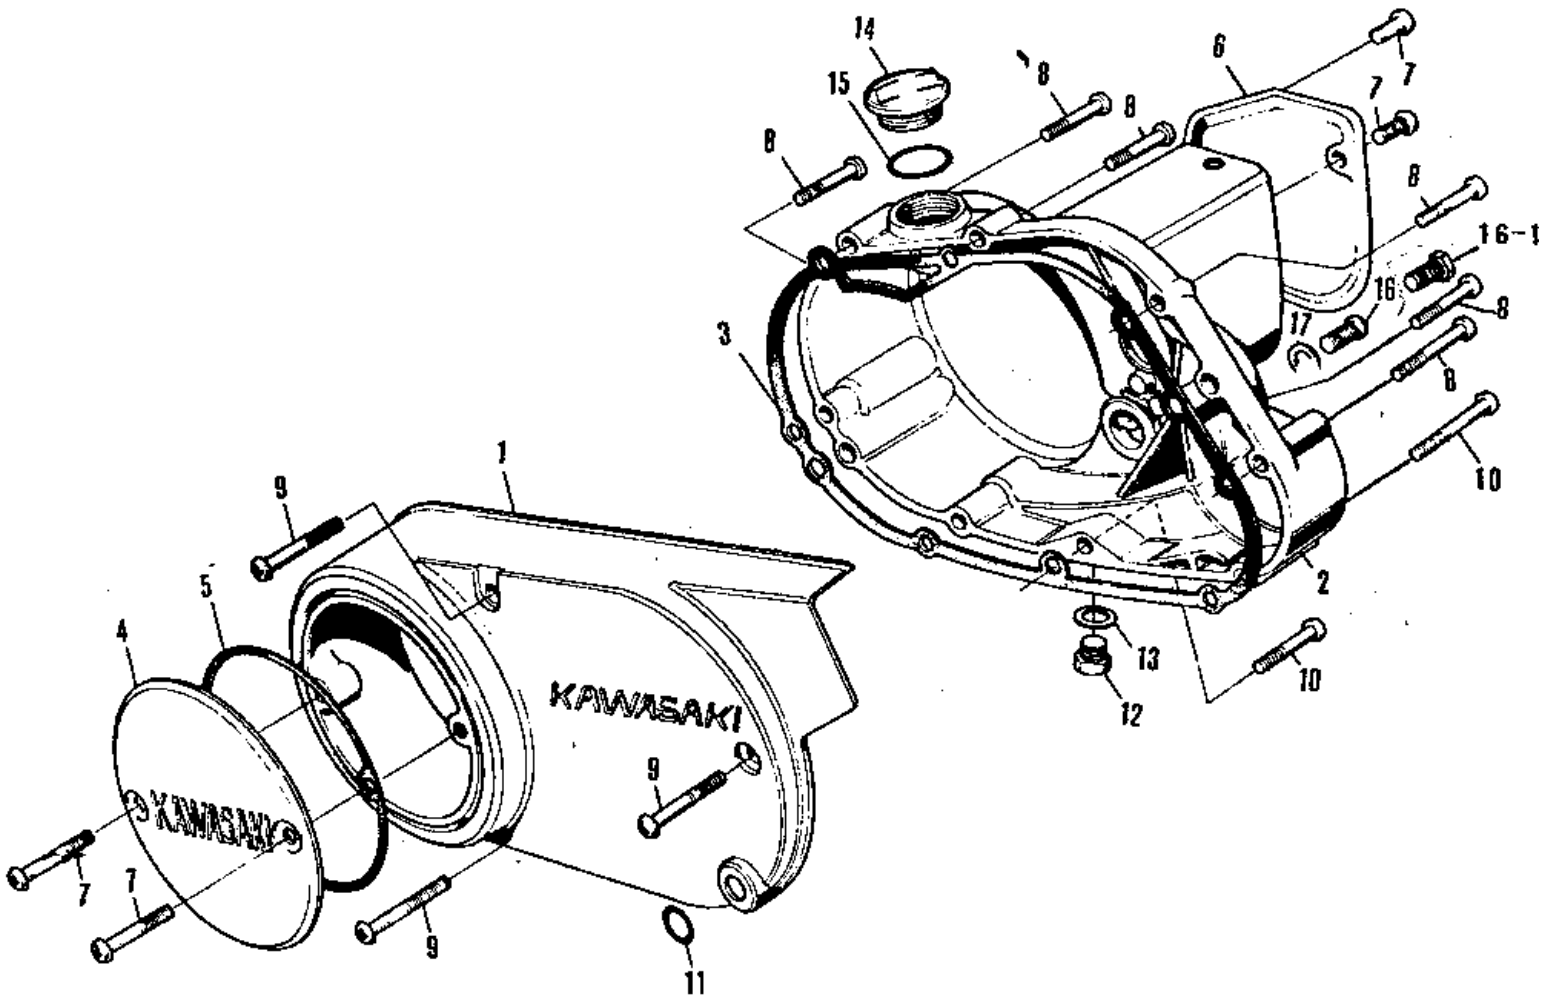

# 1974 MT1B PARTS DIAGRAM

ENGINE COVERS (76-'80)

## ENGINE COVERS ('76-'80)

ITEM NAME	PART NUMBER	QUANTITY
COVER,L.H.ENGINE (Ref # 1)	14031-1008	
COVER,L.H.ENGINE (Ref # 1)	14031-1008	
COVER,R.H.ENGINE (Ref # 2)	14032-1003	
COVER,R.H.ENGINE (Ref # 2)	14032-1003	
GASKET-R.H ENGINE COV (Ref # 3)	14046-002	
COVER-BRK POINT,CR (Ref # 4)	14027-007-79	
GASKET BREAKER COVER (Ref # 5)	14050-002	
COVER-OIL PUMP (Ref # 6)	14030-026	
SCREW PAN HEAD 6X12 (Ref # 7)	220B0612	
SCREW PAN HEAD 6X30 (Ref # 8)	220B0630	
SCREW PAN HEAD 6X45 (Ref # 9)	220B0645	
SCREW PAN HEAD 6X50 (Ref # 10)	220B0650	
"O" RING,12MM (Ref # 11)	670B2012	
PLUG OIL DRAIN (Ref # 12)	92067-001	
GASKET CHECK VALVE (Ref # 13)	92065-058	
GASKET CHECK VALVE (Ref # 13)	92065-058	
PLUG-OIL FILLER (Ref # 14)	92068-005	
"O" RING,OIL FIL PLUG (Ref # 15)	92055-026	
SCREW PAN HEAD 6X8 (Ref # 16)	220B0608	
BOLT,HEX HEAD,6X14 (Ref # 16-1)	92001-121	
GASKET OIL LEVEL SCRW (Ref # 17)	92065-035	
WASHER OIL PUMP BANJO (Ref # 17)	92022-077	