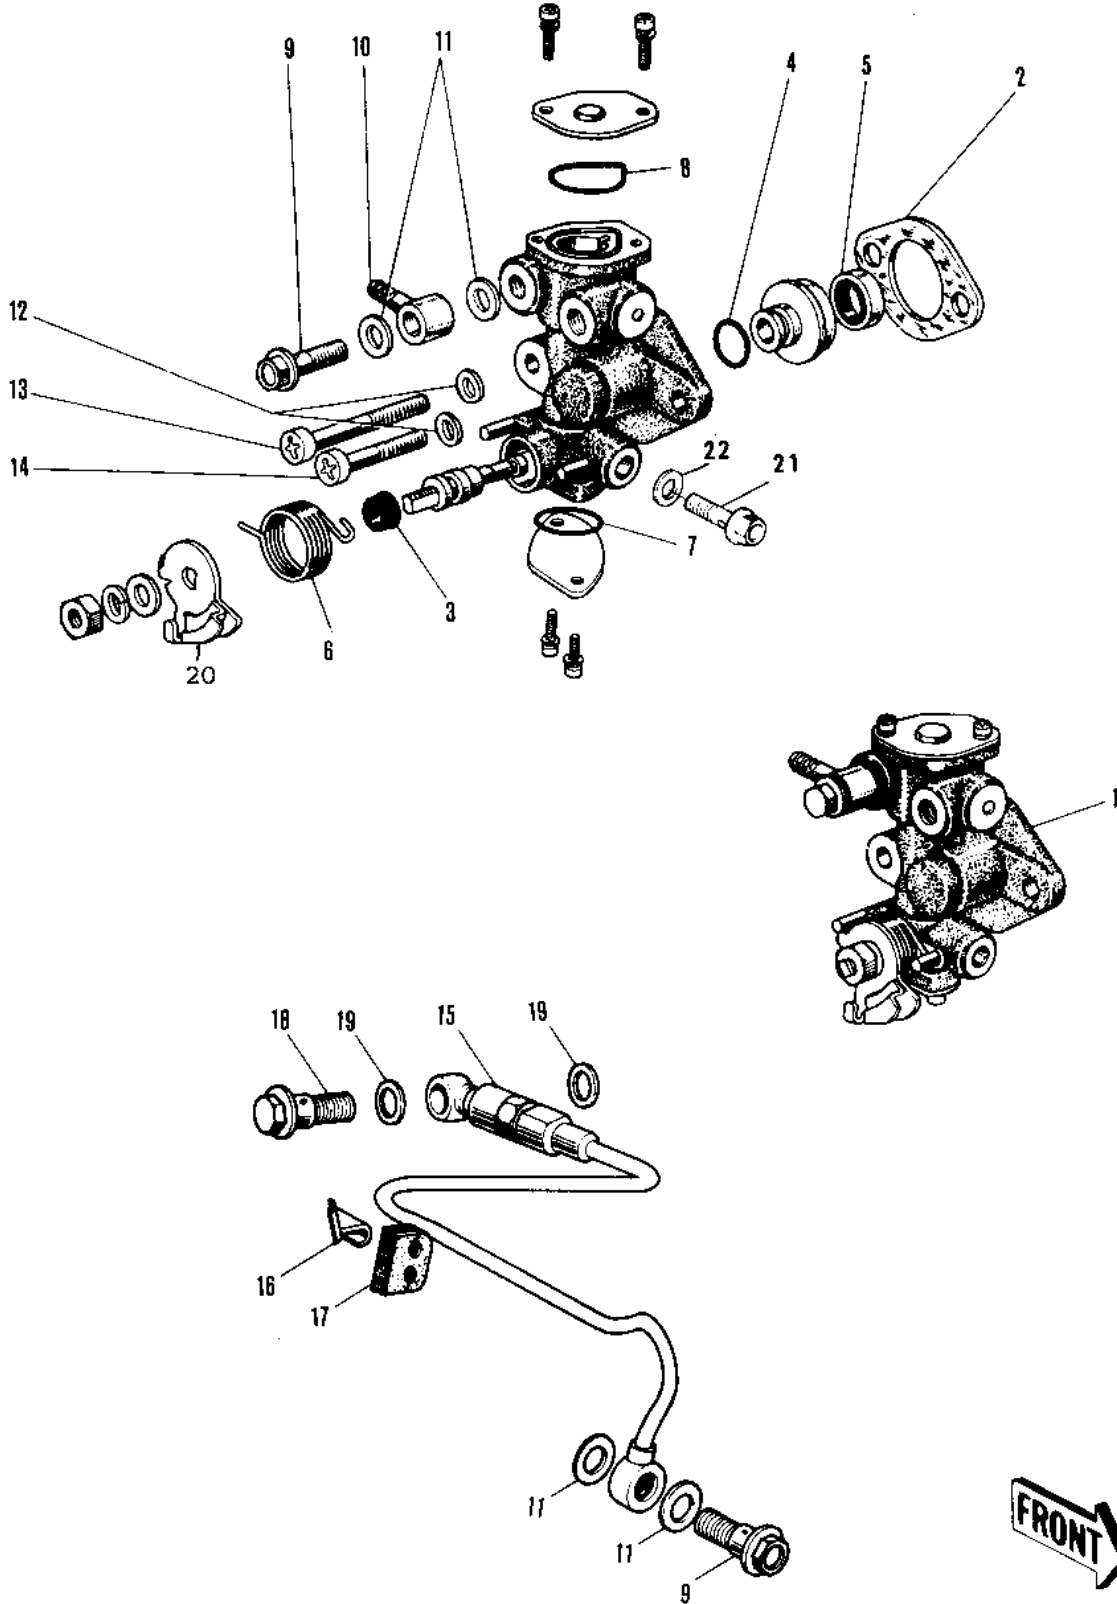

1976 KV75-A5 PARTS DIAGRAM

OIL PUMP ('76-'80)

1976 KV75-A5 PARTS LIST

OIL PUMP ('76-'80)

ITEM NAME	PART NUMBER	QUANTITY
OIL PUMP ASSY (Ref # 1)	16082-1004	
OIL PUMP ASSY (Ref # 1)	16082-1004	
OIL PUMP ASSY (Ref # 1)	16082-1004	
GASKET,OIL PUMP (Ref # 2)	11060-1160	
SEAL-OIL,CAMSHAFT,"X" (Ref # 3)	92049-1294	
"0" RING,OIL PUMP SHT (Ref # 4)	16090-002	
OIL SEAL OIL PUMP SHT (Ref # 5)	16091-001	
SPRING OIL PUMP LEVER (Ref # 6)	16093-004	
SPRING,OIL PUMP LEVER (Ref # 6)	92081-1048	
"0" RING,LOWER CAP (Ref # 7)	16090-003	
"0" RING,LOWER CAP (Ref # 7)	16090-004	
"0" RING,UPPER CAP (Ref # 8)	16088-002	
BOLT-BANJO,6MM (Ref # 9)	92060-013	
BOLT-BANJO,6MM (Ref # 9)	92060-013	
CONNECTOR BANJO (Ref # 10)	92061-009	
WASHER OIL PUMP BANJO (Ref # 11)	92022-077	
WASHER OIL PUMP (Ref # 12)	92022-037	
SCREW PAN CROSS,5X28 (Ref # 13)	220B0528	
SCREW-PAN-CROS (Ref # 14)	220B0514	
PIPE-OIL (Ref # 15)	16134-015	
BRACKET-OIL PIPE (Ref # 16)	16068-006	
GROMMET (Ref # 17)	92071-049	
BOLT-BANJO (Ref # 18)	92060-015	
GASKET CHECK VALVE (Ref # 19)	92065-023	
LEVER-OIL PUMP CABLE (Ref # 20)	16096-009	
BOLT,AIR VENT (Ref # 21)	92009-1010	
WASHER (Ref # 22)	92022-1006	