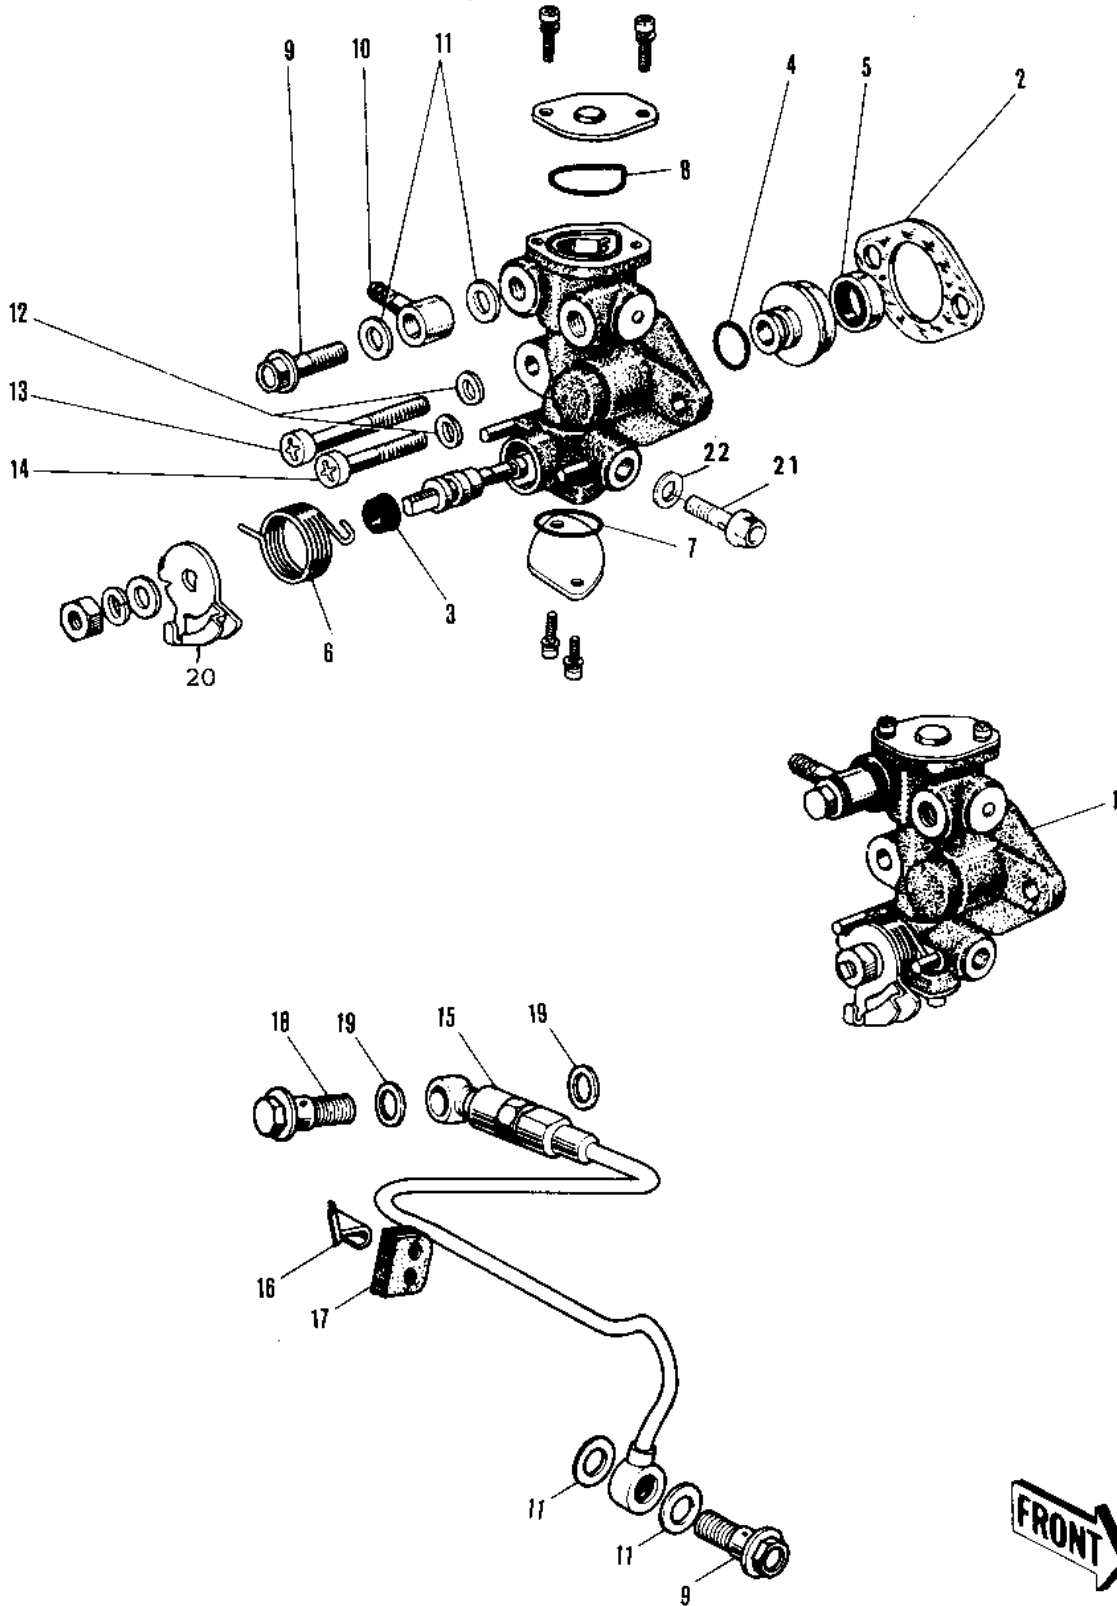

1978 KV75-A7 PARTS DIAGRAM

OIL PUMP (76-80)

1978 KV75-A7 PARTS LIST

OIL PUMP ('76-'80)

ITEM NAME	PART NUMBER	QUANTITY
OIL PUMP ASSY (Ref # 1)	16082-1004	1
OIL PUMP ASSY (Ref # 1)	16082-1004	1
OIL PUMP ASSY (Ref # 1)	16082-1004	1
GASKET,OIL PUMP (Ref # 2)	11060-1160	1
SEAL-OIL,CAMSHAFT,"X" (Ref # 3)	92049-1294	1
"O" RING,OIL PUMP SHT (Ref # 4)	16090-002	1
OIL SEAL OIL PUMP SHT (Ref # 5)	16091-001	1
SPRING OIL PUMP LEVER (Ref # 6)	16093-004	1
SPRING,OIL PUMP LEVER (Ref # 6)	92081-1048	1
"O" RING,LOWER CAP (Ref # 7)	16090-003	1
"O" RING,LOWER CAP (Ref # 7)	16090-004	1
"O" RING,UPPER CAP (Ref # 8)	16088-002	1
BOLT-BANJO,6MM (Ref # 9)	92060-013	2
BOLT-BANJO,6MM (Ref # 9)	92060-013	2
CONNECTOR BANJO (Ref # 10)	92061-009	1
WASHER OIL PUMP BANJO (Ref # 11)	92022-077	4
WASHER OIL PUMP (Ref # 12)	92022-037	2
SCREW PAN CROSS,5X28 (Ref # 13)	220B0528	1
SCREW-PAN-CROS (Ref # 14)	220B0514	1
PIPE-OIL (Ref # 15)	16134-015	1
BRACKET-OIL PIPE (Ref # 16)	16068-006	1
GROMMET (Ref # 17)	92071-049	1
BOLT-BANJO (Ref # 18)	92060-015	1
GASKET CHECK VALVE (Ref # 19)	92065-023	2
LEVER-OIL PUMP CABLE (Ref # 20)	16096-009	1
BOLT,AIR VENT (Ref # 21)	92009-1010	1
WASHER (Ref # 22)	92022-1006	1