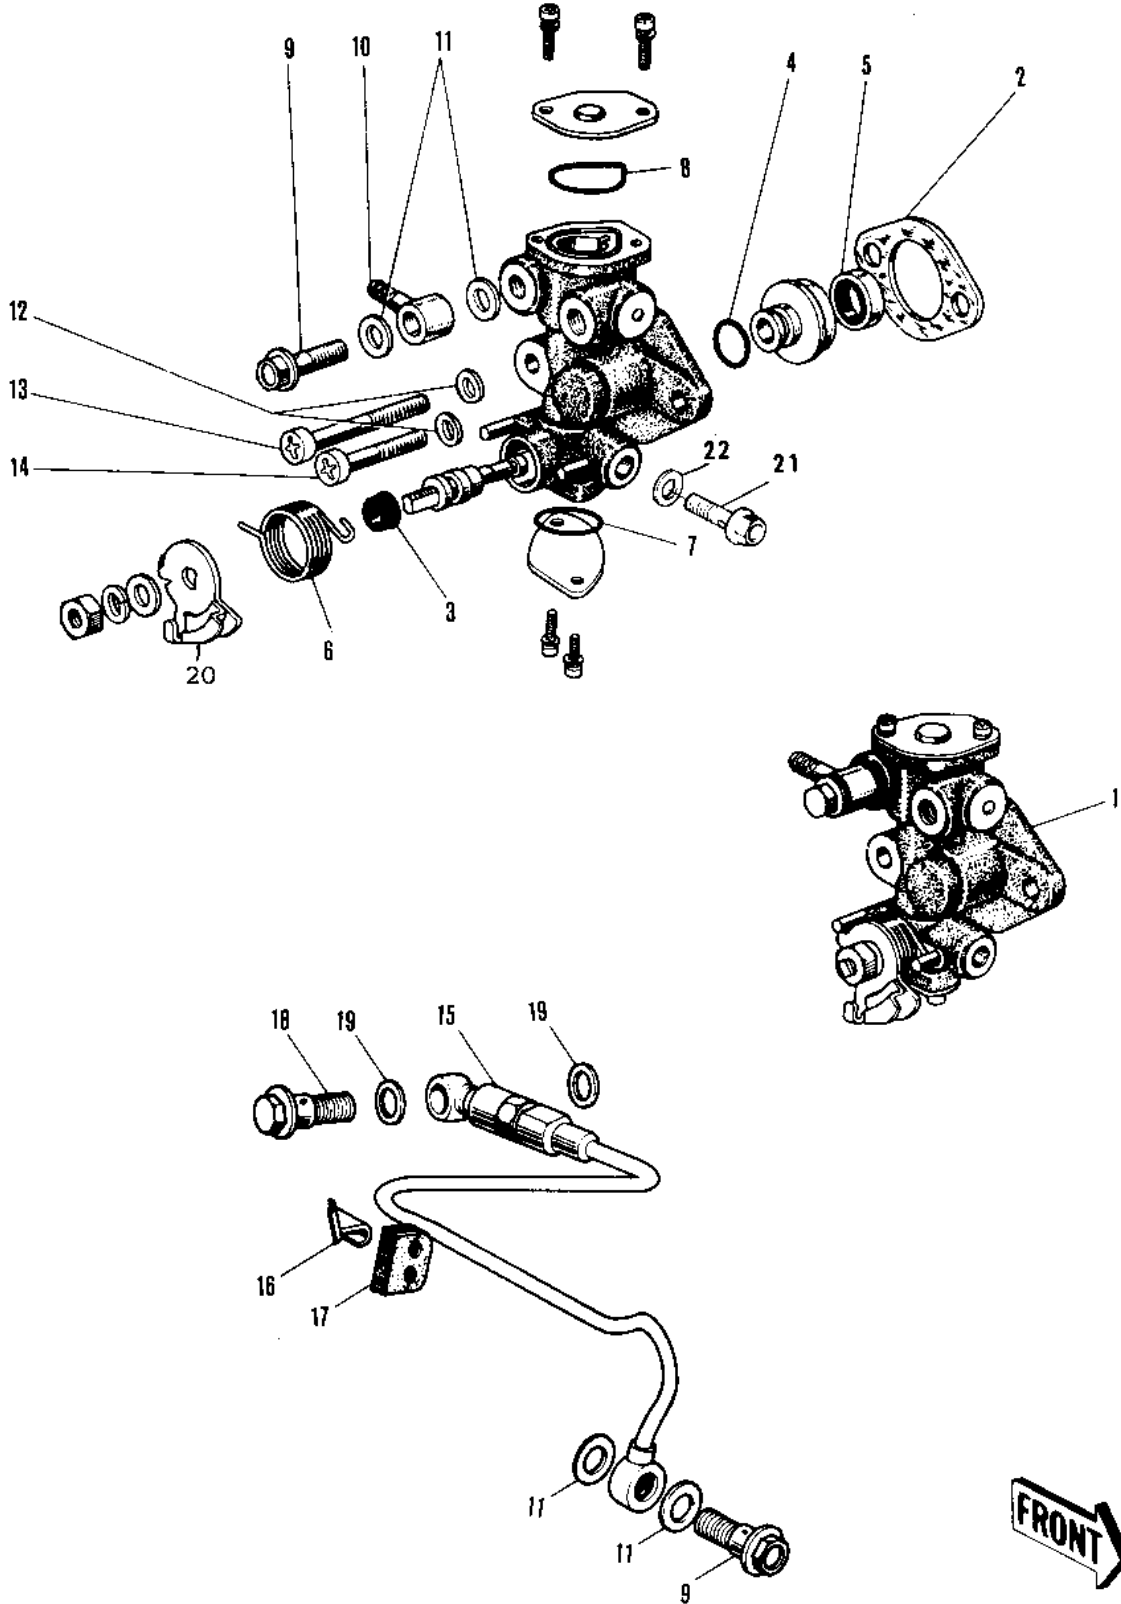

1978 KV75-A7 PARTS DIAGRAM

OIL PUMP (76-80)

1978 KV75-A7 PARTS LIST

OIL PUMP ('76-'80)

ITEM NAME	PART NUMBER	QUANTITY
OIL PUMP ASSY (Ref # 1)	16082-1004	1
OIL PUMP ASSY (Ref # 1)	16082-1004	1
OIL PUMP ASSY (Ref # 1)	16082-1004	1
GASKET,OIL PUMP (Ref # 2)	11060-1160	1
SEAL-OIL,CAMSHAFT,"X" (Ref # 3)	92049-1294	1
"O" RING,OIL PUMP SHT (Ref # 4)	16090-002	1
OIL SEAL OIL PUMP SHT (Ref # 5)	16091-001	1
SPRING OIL PUMP LEVER (Ref # 6)	16093-004	1
SPRING,OIL PUMP LEVER (Ref # 6)	92081-1048	1
"O" RING,LOWER CAP (Ref # 7)	16090-003	1
"O" RING,LOWER CAP (Ref # 7)	16090-004	1
"O" RING,UPPER CAP (Ref # 8)	16088-002	1
BOLT-BANJO,6MM (Ref # 9)	92060-013	2
BOLT-BANJO,6MM (Ref # 9)	92060-013	2
CONNECTOR BANJO (Ref # 10)	92061-009	1
WASHER OIL PUMP BANJO (Ref # 11)	92022-077	4
WASHER OIL PUMP (Ref # 12)	92022-037	2
SCREW PAN CROSS,5X28 (Ref # 13)	220B0528	1
SCREW-PAN-CROS (Ref # 14)	220B0514	1
PIPE-OIL (Ref # 15)	16134-015	1
BRACKET-OIL PIPE (Ref # 16)	16068-006	1
GROMMET (Ref # 17)	92071-049	1
BOLT-BANJO (Ref # 18)	92060-015	1
GASKET CHECK VALVE (Ref # 19)	92065-023	2
LEVER-OIL PUMP CABLE (Ref # 20)	16096-009	1
BOLT,AIR VENT (Ref # 21)	92009-1010	1
WASHER (Ref # 22)	92022-1006	1