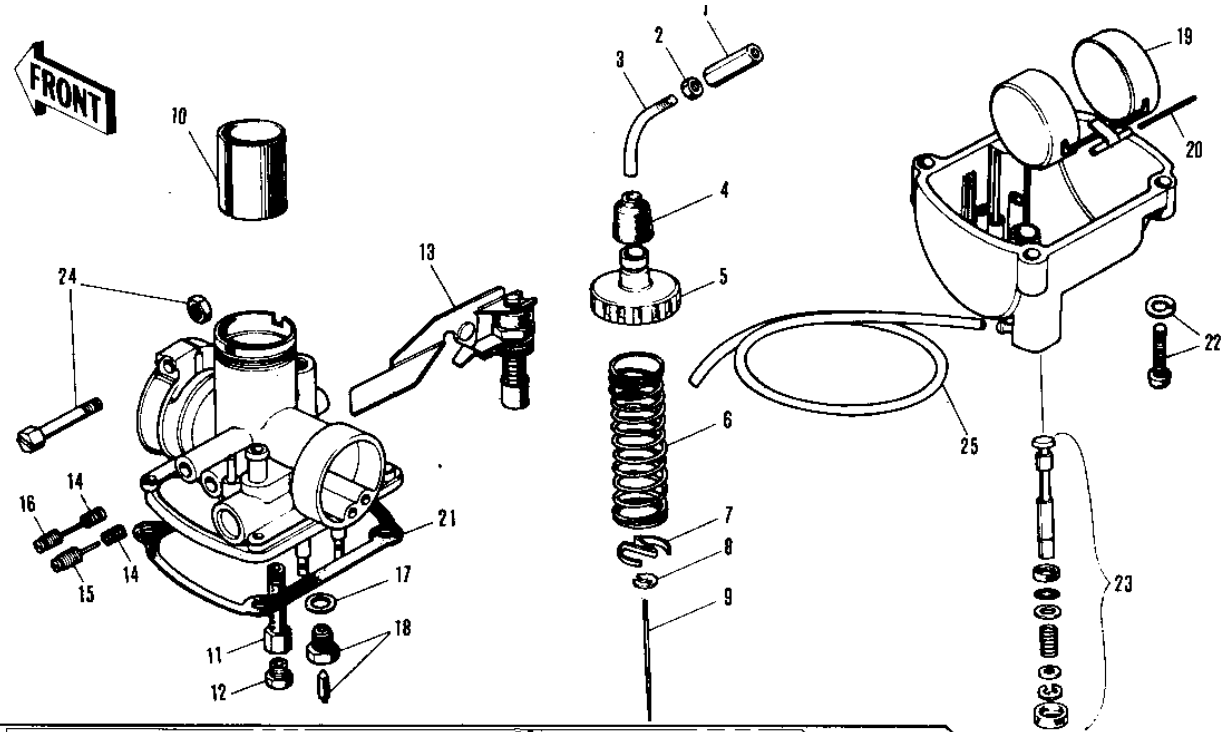

1975 MT1C PARTS DIAGRAM

CARBURETOR ('76-'80)

1975 MT1C PARTS LIST

CARBURETOR ('76-'80)

ITEM NAME	PART NUMBER	QUANTITY
CARBURETOR ASSY (Ref # 1-25)	16001-129	
CABLE ADJUSTER (Ref # 1)	16002-004	
NUT CABLE ADJUST LOCK (Ref # 2)	16003-004	
*** N.L.A.*** (Canada) (Ref # 3)	16077-003	
CAP-RUBBER (Ref # 4)	16037-001	
TOP-MIXING CHANBER (Ref # 5)	16005-001	
SPRING-THROTTLE VALVE (Ref # 6)	16006-001	
SPRING SEAT THRTL VLV (Ref # 7)	16007-001	
CIRCLIP (Ref # 8)	16008-010	
JET NEEDLE 3G9 (Ref # 9)	16009-042	
VALVE-THROTTLE CA2.0 (Ref # 10)	16025-038	
NEEDLE JET E-0 (Ref # 11)	16017-051	
MAIN JET NO 70M (Ref # 12)	92063-110	
PLUNGER ASSY-STARTER (Ref # 13)	16016-009	
SPRING-THR STOP SCREW (Ref # 14)	16022-007	
SCREW STOP (Ref # 15)	16021-001	
SCREW PILOT AIR ADJST (Ref # 16)	16014-002	
WASHER VALVE SEAT (Ref # 17)	16029-002	
FLOAT VALVE ASSY (Ref # 18)	16030-002	
FLOAT (Ref # 19)	16031-014	
FLOAT PIN (Ref # 20)	16032-003	
GASKET (Ref # 21)	16019-011	
SCREW-FLOAT CHAMBER (Ref # 22)	16033-012	
SCREW-CLAMP (Ref # 24)	16010-005	
UNAVAILABLE IN PRICE BOOK (Ref # 25)		
CARBURETOR ASSY (Ref # 1)	16001-1033	
PLUNGER ASSY-STARTER (Ref # 2)	16016-009	
SCREW-CLAMP (Ref # 3)	16010-005	
SCREW PILOT AIR ADJST (Ref # 4)	16014-002	