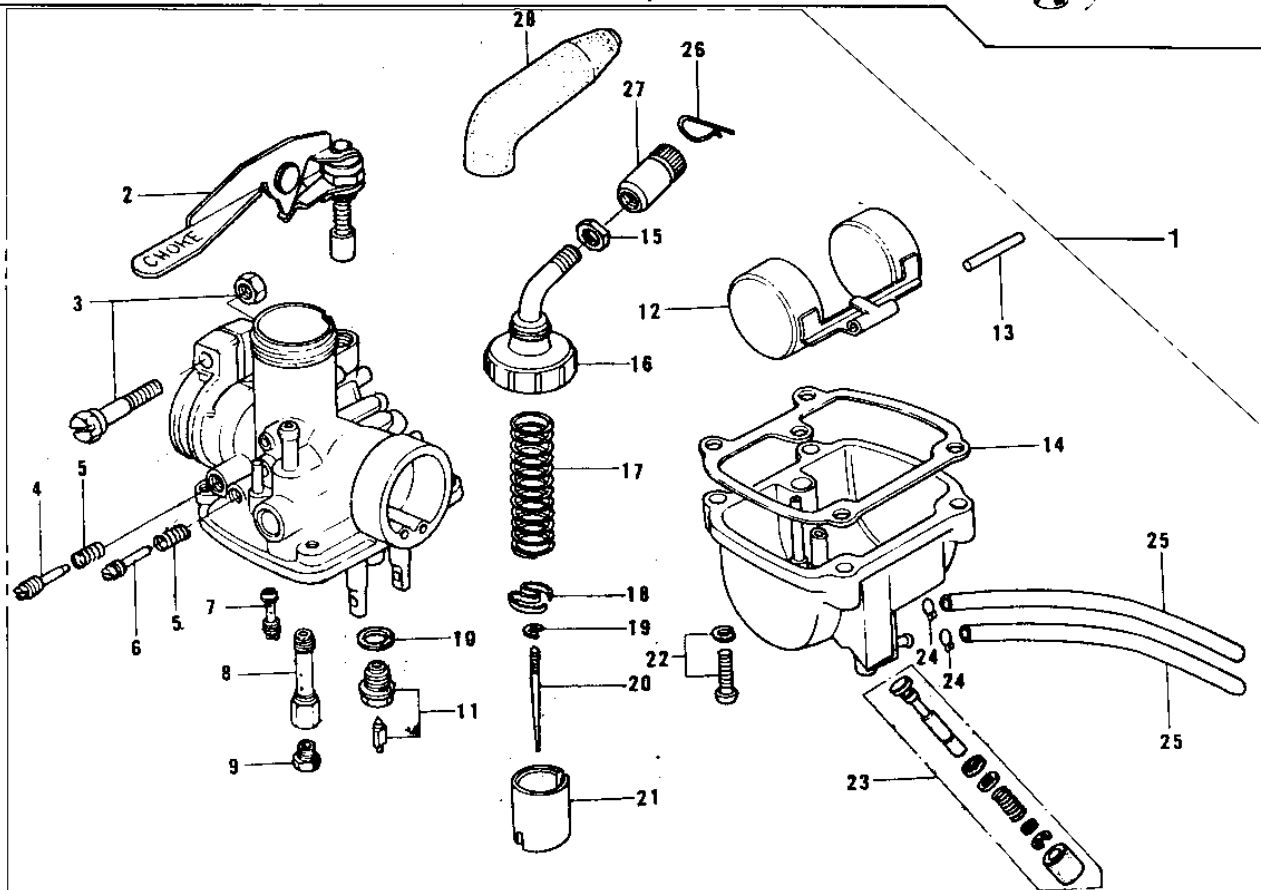

1975 MT1C PARTS DIAGRAM

CARBURETOR ('76-'80)

1975 MT1C PARTS LIST

CARBURETOR ('76-'80)

ITEM NAME	PART NUMBER	QUANTITY
CARBURETOR ASSY (Ref # 1-25)	16001-129	
CABLE ADJUSTER (Ref # 1)	16002-004	
NUT CABLE ADJUST LOCK (Ref # 2)	16003-004	
*** N.L.A.*** (Canada) (Ref # 3)	16077-003	
CAP-RUBBER (Ref # 4)	16037-001	
TOP-MIXING CHANBER (Ref # 5)	16005-001	
SPRING-THROTTLE VALVE (Ref # 6)	16006-001	
SPRING SEAT THRTL VLV (Ref # 7)	16007-001	
CIRCLIP (Ref # 8)	16008-010	
JET NEEDLE 3G9 (Ref # 9)	16009-042	
VALVE-THROTTLE CA2.0 (Ref # 10)	16025-038	
NEEDLE JET E-0 (Ref # 11)	16017-051	
MAIN JET NO 70M (Ref # 12)	92063-110	
PLUNGER ASSY-STARTER (Ref # 13)	16016-009	
SPRING-THR STOP SCREW (Ref # 14)	16022-007	
SCREW STOP (Ref # 15)	16021-001	
SCREW PILOT AIR ADJST (Ref # 16)	16014-002	
WASHER VALVE SEAT (Ref # 17)	16029-002	
FLOAT VALVE ASSY (Ref # 18)	16030-002	
FLOAT (Ref # 19)	16031-014	
FLOAT PIN (Ref # 20)	16032-003	
GASKET (Ref # 21)	16019-011	
SCREW-FLOAT CHAMBER (Ref # 22)	16033-012	
SCREW-CLAMP (Ref # 24)	16010-005	
UNAVAILABLE IN PRICE BOOK (Ref # 25)		
CARBURETOR ASSY (Ref # 1)	16001-1033	
PLUNGER ASSY-STARTER (Ref # 2)	16016-009	
SCREW-CLAMP (Ref # 3)	16010-005	
SCREW PILOT AIR ADJST (Ref # 4)	16014-002	