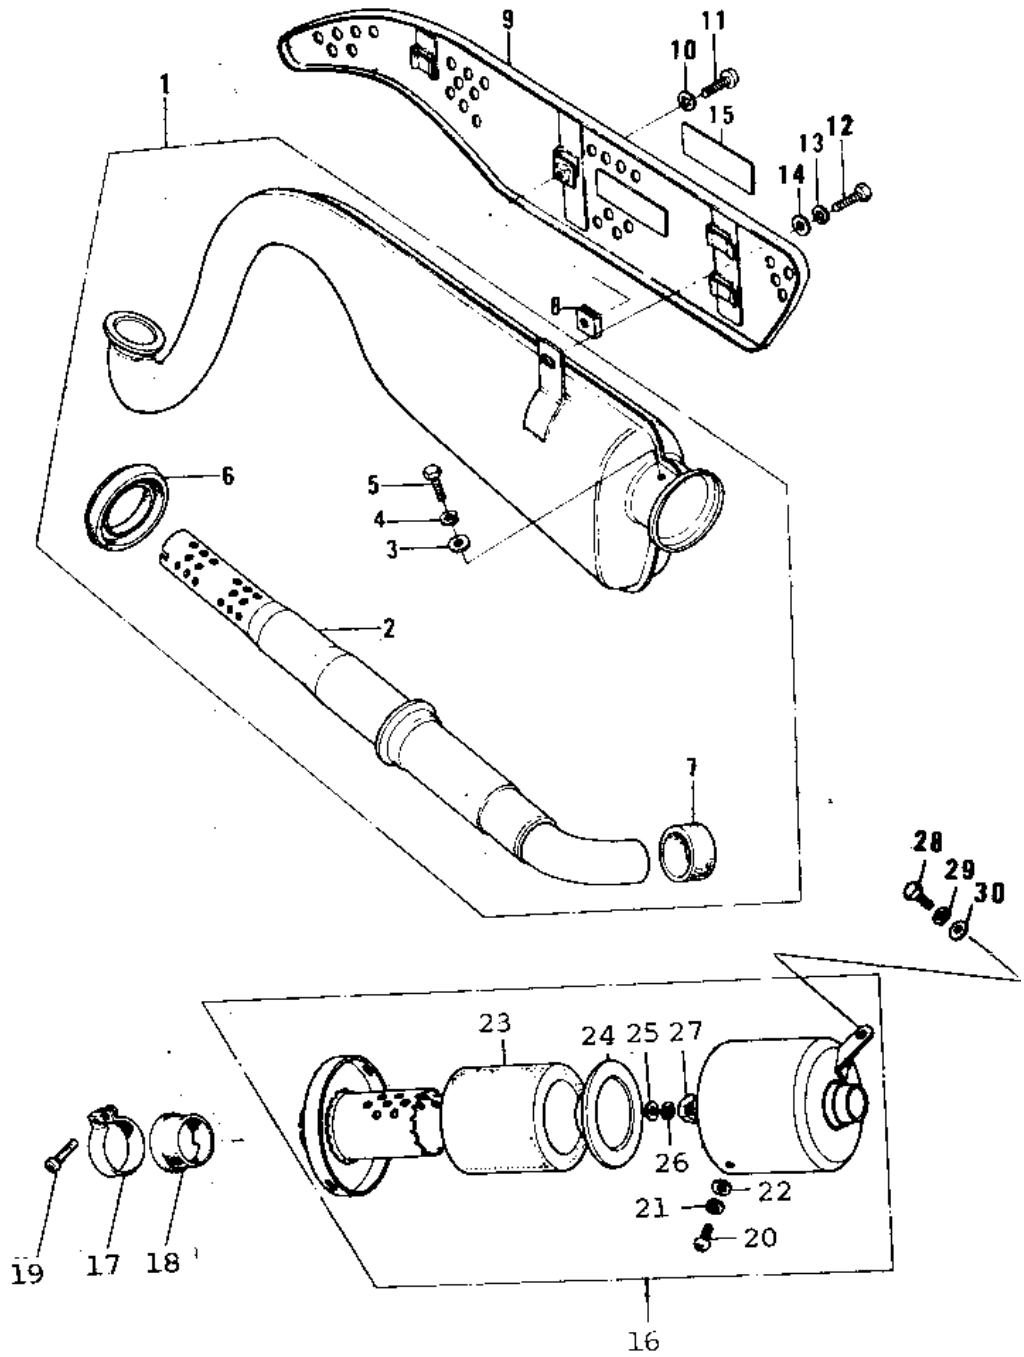

# 1976 KV75-A5 PARTS DIAGRAM

AIR CLEANER/MUFFLER ('76-'80)

# 1976 KV75-A5 PARTS LIST

AIR CLEANER/MUFFLER ('76-'80)

ITEM NAME	PART NUMBER	QUANTITY
MUFFLER ASSY (Ref # 1)	18001-079	
BAFFLE TUBE (Ref # 2)	18033-060	
WASHER-PLAIN (Ref # 3)	92022-183	
WASHER PLAIN 6MM (Ref # 4)	410B0600	
BOLT HEX HEAD 6X8 (Ref # 5)	110B0608	
OIL SEAL (Ref # 6)	92056-004	
CAP-MUFFLER RUBBER (Ref # 7)	92073-021	
INSULATOR-HEAT (Ref # 8)	18065-009	
COVER,MUFFLER (Ref # 9)	18057-048	
WASHER LOCK 6MM (Ref # 10)	463H0600	
SCREW PAN HEAD 6X12 (Ref # 11)	220E0612	
BOLT,8X20 (Ref # 12)	115G0820	
WASHER SPRING 8MM (Ref # 13)	461F0800	
EMBLEM,OIL TANK (Ref # 15)	56018-216	
MARK,MUFFLER (Ref # 15)	56018-1049	
AIR CLEANER ASSY (Ref # 16)	11010-099	
HOLDER,CONNECT (Ref # 17)	18045-002	
HOLDER,CONNECT (Ref # 17)	18045-002	
BUSHING,RUBBER (Ref # 18)	92092-1001	
BUSHING,RUBBER (Ref # 18)	92092-1001	
SCREW PAN HEAD 6X20 (Ref # 19)	220B0620	
SCREW PAN HEAD 4X10 (Ref # 20)	220B0410	
WASHER SPRING 4MM (Ref # 21)	461F0400	
WASHER PLAIN 4MM (Ref # 22)	410B0400	
ELEMENT,AIR,CLNR (Ref # 23)	11013-048	
ELEMENT,AIR CLNR, TOP (Ref # 24)	11013-050	
WASHER PLAIN 4MM (Ref # 25)	410B0400	
WASHER SPRING 4MM (Ref # 26)	461F0400	
NUT,WING,4MM (Ref # 27)	92015-074	