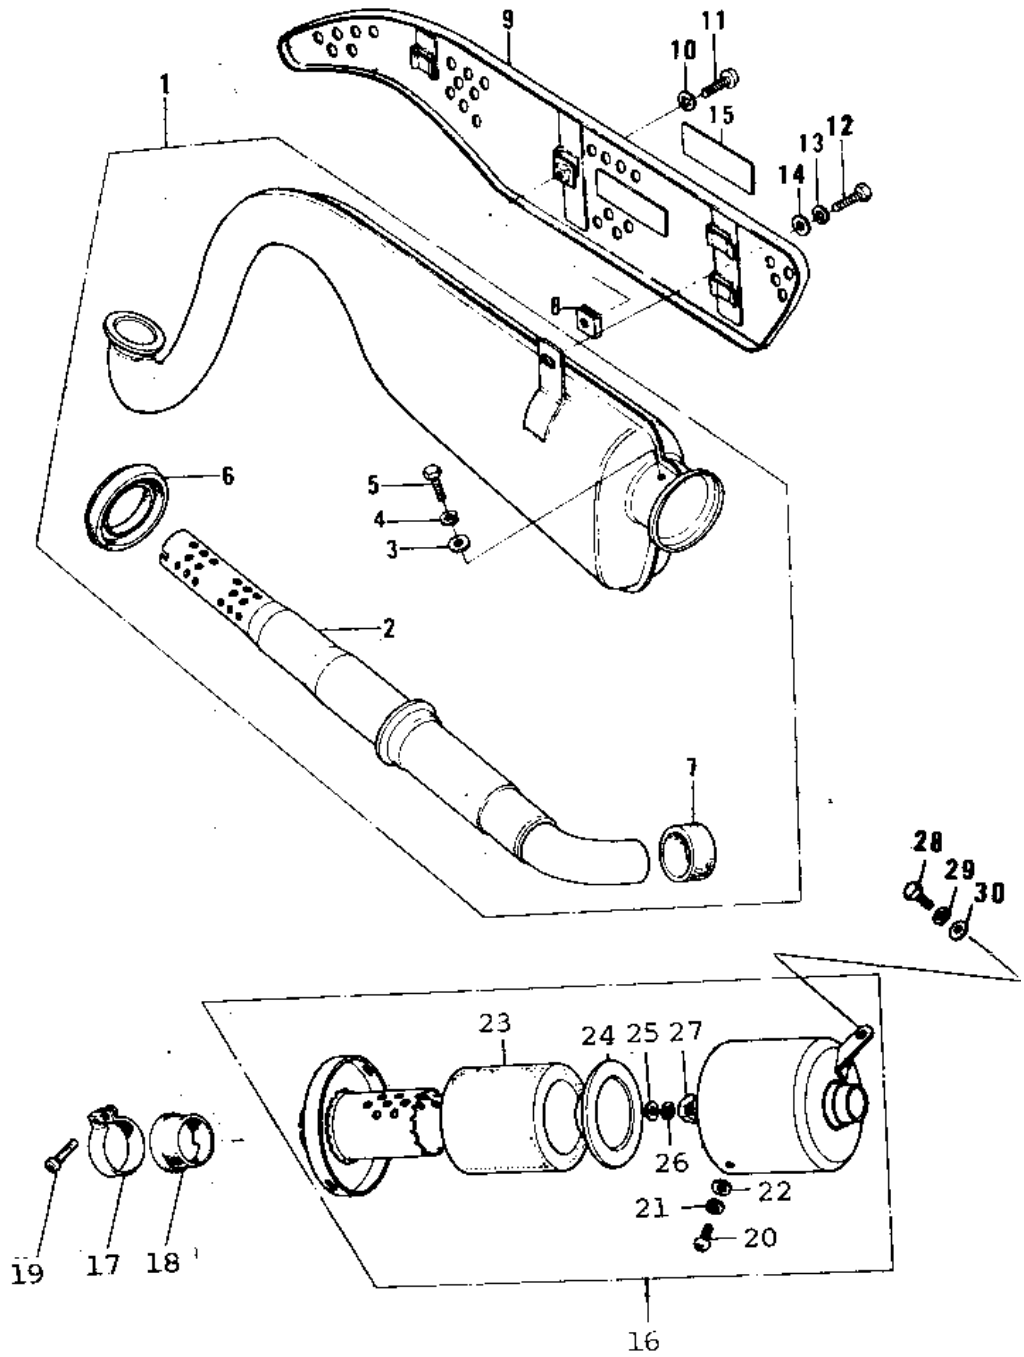

1976 KV75-A5 PARTS DIAGRAM

AIR CLEANER/MUFFLER ('76-'80)

1976 KV75-A5 PARTS LIST

AIR CLEANER/MUFFLER ('76-'80)

ITEM NAME	PART NUMBER	QUANTITY
MUFFLER ASSY (Ref # 1)	18001-079	
BAFFLE TUBE (Ref # 2)	18033-060	
WASHER-PLAIN (Ref # 3)	92022-183	
WASHER PLAIN 6MM (Ref # 4)	410B0600	
BOLT HEX HEAD 6X8 (Ref # 5)	110B0608	
OIL SEAL (Ref # 6)	92056-004	
CAP-MUFFLER RUBBER (Ref # 7)	92073-021	
INSULATOR-HEAT (Ref # 8)	18065-009	
COVER,MUFFLER (Ref # 9)	18057-048	
WASHER LOCK 6MM (Ref # 10)	463H0600	
SCREW PAN HEAD 6X12 (Ref # 11)	220E0612	
BOLT,8X20 (Ref # 12)	115G0820	
WASHER SPRING 8MM (Ref # 13)	461F0800	
EMBLEM,OIL TANK (Ref # 15)	56018-216	
MARK,MUFFLER (Ref # 15)	56018-1049	
AIR CLEANER ASSY (Ref # 16)	11010-099	
HOLDER,CONNECT (Ref # 17)	18045-002	
HOLDER,CONNECT (Ref # 17)	18045-002	
BUSHING,RUBBER (Ref # 18)	92092-1001	
BUSHING,RUBBER (Ref # 18)	92092-1001	
SCREW PAN HEAD 6X20 (Ref # 19)	220B0620	
SCREW PAN HEAD 4X10 (Ref # 20)	220B0410	
WASHER SPRING 4MM (Ref # 21)	461F0400	
WASHER PLAIN 4MM (Ref # 22)	410B0400	
ELEMENT,AIR,CLNR (Ref # 23)	11013-048	
ELEMENT,AIR CLNR, TOP (Ref # 24)	11013-050	
WASHER PLAIN 4MM (Ref # 25)	410B0400	
WASHER SPRING 4MM (Ref # 26)	461F0400	
NUT,WING,4MM (Ref # 27)	92015-074	