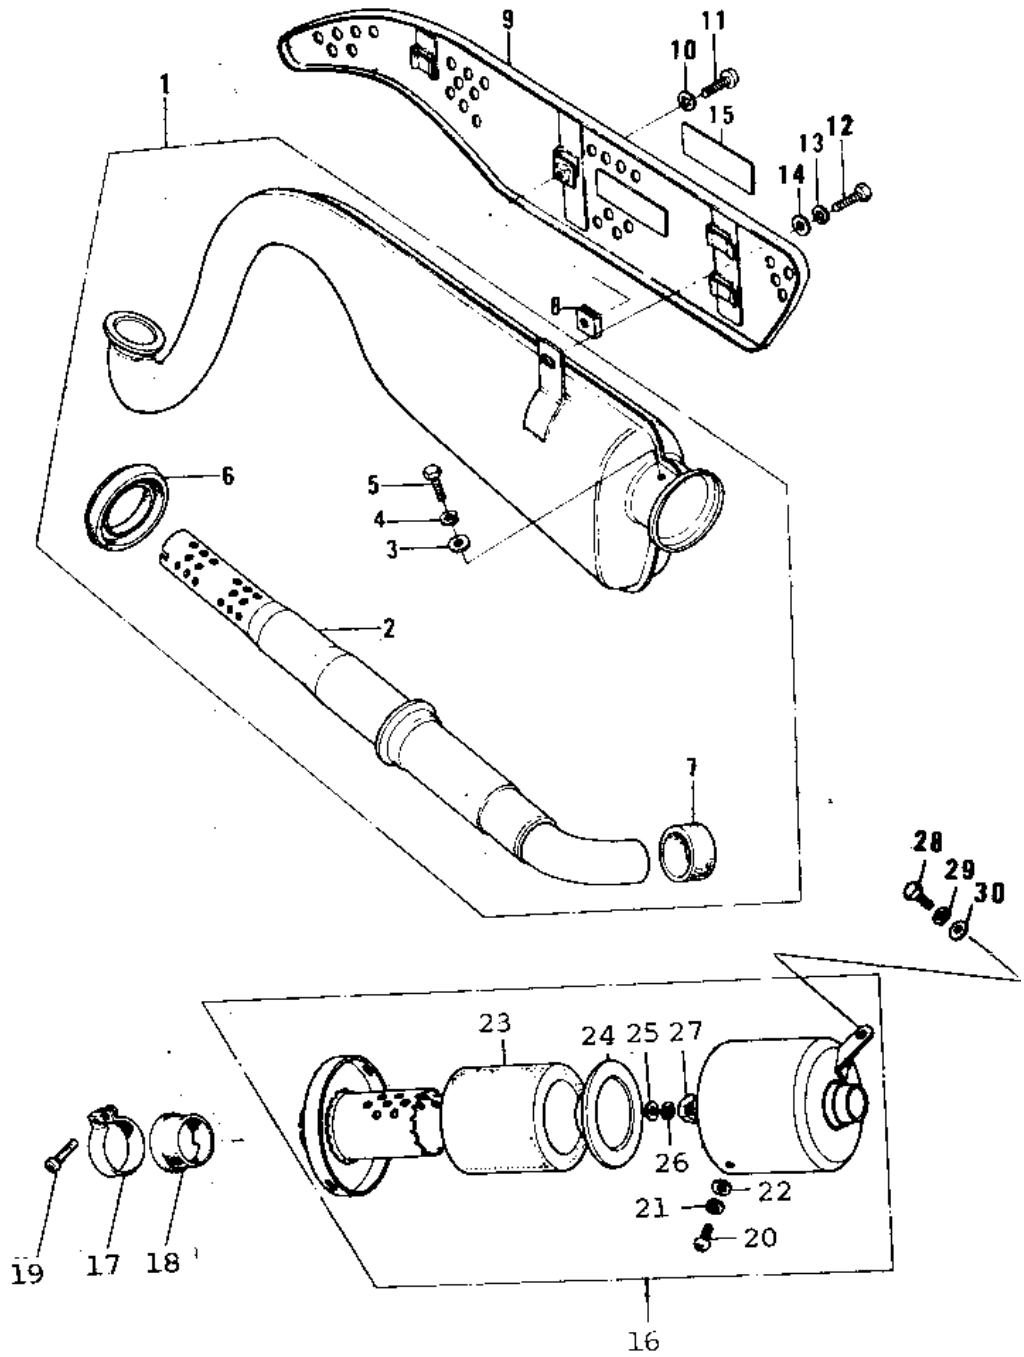

1977 KV75-A6 PARTS DIAGRAM

AIR CLEANER/MUFFLER ('76-'80)

1977 KV75-A6 PARTS LIST

AIR CLEANER/MUFFLER ('76-'80)

ITEM NAME	PART NUMBER	QUANTITY
MUFFLER ASSY (Ref # 1)	18001-079	
BAFFLE TUBE (Ref # 2)	18033-060	
WASHER-PLAIN (Ref # 3)	92022-183	
WASHER PLAIN 6MM (Ref # 4)	410B0600	
BOLT HEX HEAD 6X8 (Ref # 5)	110B0608	
OIL SEAL (Ref # 6)	92056-004	
CAP-MUFFLER RUBBER (Ref # 7)	92073-021	
INSULATOR-HEAT (Ref # 8)	18065-009	
COVER,MUFFLER (Ref # 9)	18057-048	
WASHER LOCK 6MM (Ref # 10)	463H0600	
SCREW PAN HEAD 6X12 (Ref # 11)	220E0612	
BOLT,8X20 (Ref # 12)	115G0820	
WASHER SPRING 8MM (Ref # 13)	461F0800	
EMBLEM,OIL TANK (Ref # 15)	56018-216	
MARK,MUFFLER (Ref # 15)	56018-1049	
AIR CLEANER ASSY (Ref # 16)	11010-099	
HOLDER,CONNECT (Ref # 17)	18045-002	
HOLDER,CONNECT (Ref # 17)	18045-002	
BUSHING,RUBBER (Ref # 18)	92092-1001	
BUSHING,RUBBER (Ref # 18)	92092-1001	
SCREW PAN HEAD 6X20 (Ref # 19)	220B0620	
SCREW PAN HEAD 4X10 (Ref # 20)	220B0410	
WASHER SPRING 4MM (Ref # 21)	461F0400	
WASHER PLAIN 4MM (Ref # 22)	410B0400	
ELEMENT,AIR,CLNR (Ref # 23)	11013-048	
ELEMENT,AIR CLNR, TOP (Ref # 24)	11013-050	
WASHER PLAIN 4MM (Ref # 25)	410B0400	
WASHER SPRING 4MM (Ref # 26)	461F0400	
NUT,WING,4MM (Ref # 27)	92015-074	