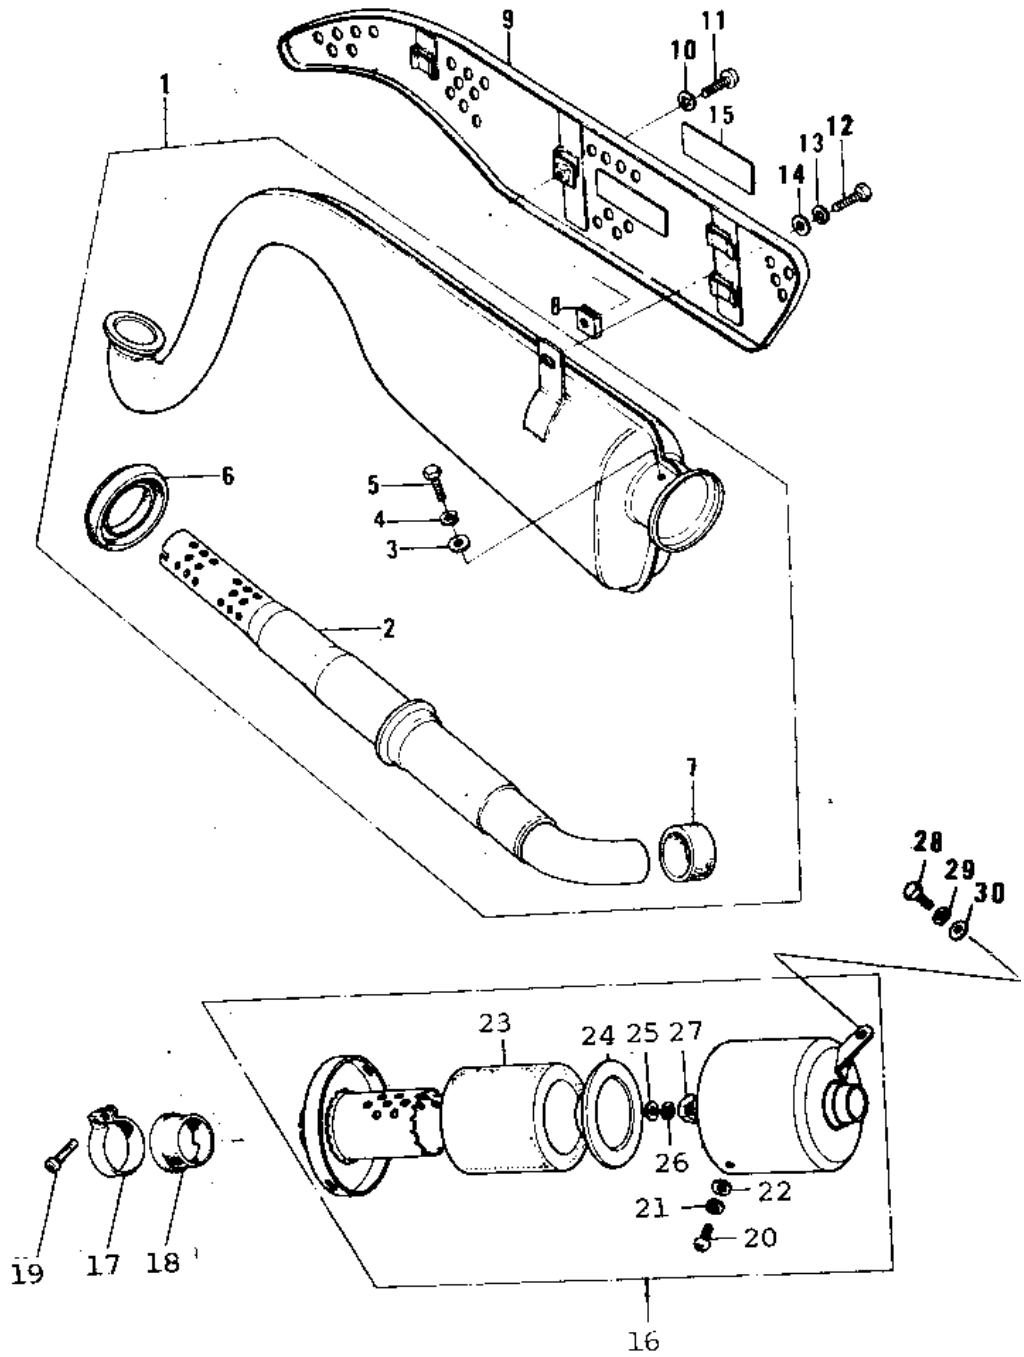

1978 KV75-A7 PARTS DIAGRAM

AIR CLEANER/MUFFLER ('76-'80)

1978 KV75-A7 PARTS LIST

AIR CLEANER/MUFFLER ('76-'80)

ITEM NAME	PART NUMBER	QUANTITY
MUFFLER ASSY (Ref # 1)	18001-079	1
BAFFLE TUBE (Ref # 2)	18033-060	1
WASHER-PLAIN (Ref # 3)	92022-183	1
WASHER PLAIN 6MM (Ref # 4)	410B0600	1
BOLT HEX HEAD 6X8 (Ref # 5)	110B0608	1
OIL SEAL (Ref # 6)	92056-004	1
CAP-MUFFLER RUBBER (Ref # 7)	92073-021	1
INSULATOR-HEAT (Ref # 8)	18065-009	1
COVER,MUFFLER (Ref # 9)	18057-048	1
WASHER LOCK 6MM (Ref # 10)	463H0600	1
SCREW PAN HEAD 6X12 (Ref # 11)	220E0612	1
BOLT,8X20 (Ref # 12)	115G0820	1
WASHER SPRING 8MM (Ref # 13)	461F0800	1
EMBLEM,OIL TANK (Ref # 15)	56018-216	1
MARK,MUFFLER (Ref # 15)	56018-1049	1
AIR CLEANER ASSY (Ref # 16)	11010-099	1
HOLDER,CONNECT (Ref # 17)	18045-002	1
HOLDER,CONNECT (Ref # 17)	18045-002	1
BUSHING,RUBBER (Ref # 18)	92092-1001	1
BUSHING,RUBBER (Ref # 18)	92092-1001	1
SCREW PAN HEAD 6X20 (Ref # 19)	220B0620	1
SCREW PAN HEAD 4X10 (Ref # 20)	220B0410	2
WASHER SPRING 4MM (Ref # 21)	461F0400	2
WASHER PLAIN 4MM (Ref # 22)	410B0400	2
ELEMENT,AIR,CLNR (Ref # 23)	11013-048	1
ELEMENT,AIR CLNR, TOP (Ref # 24)	11013-050	1
WASHER PLAIN 4MM (Ref # 25)	410B0400	1
WASHER SPRING 4MM (Ref # 26)	461F0400	1
NUT,WING,4MM (Ref # 27)	92015-074	1