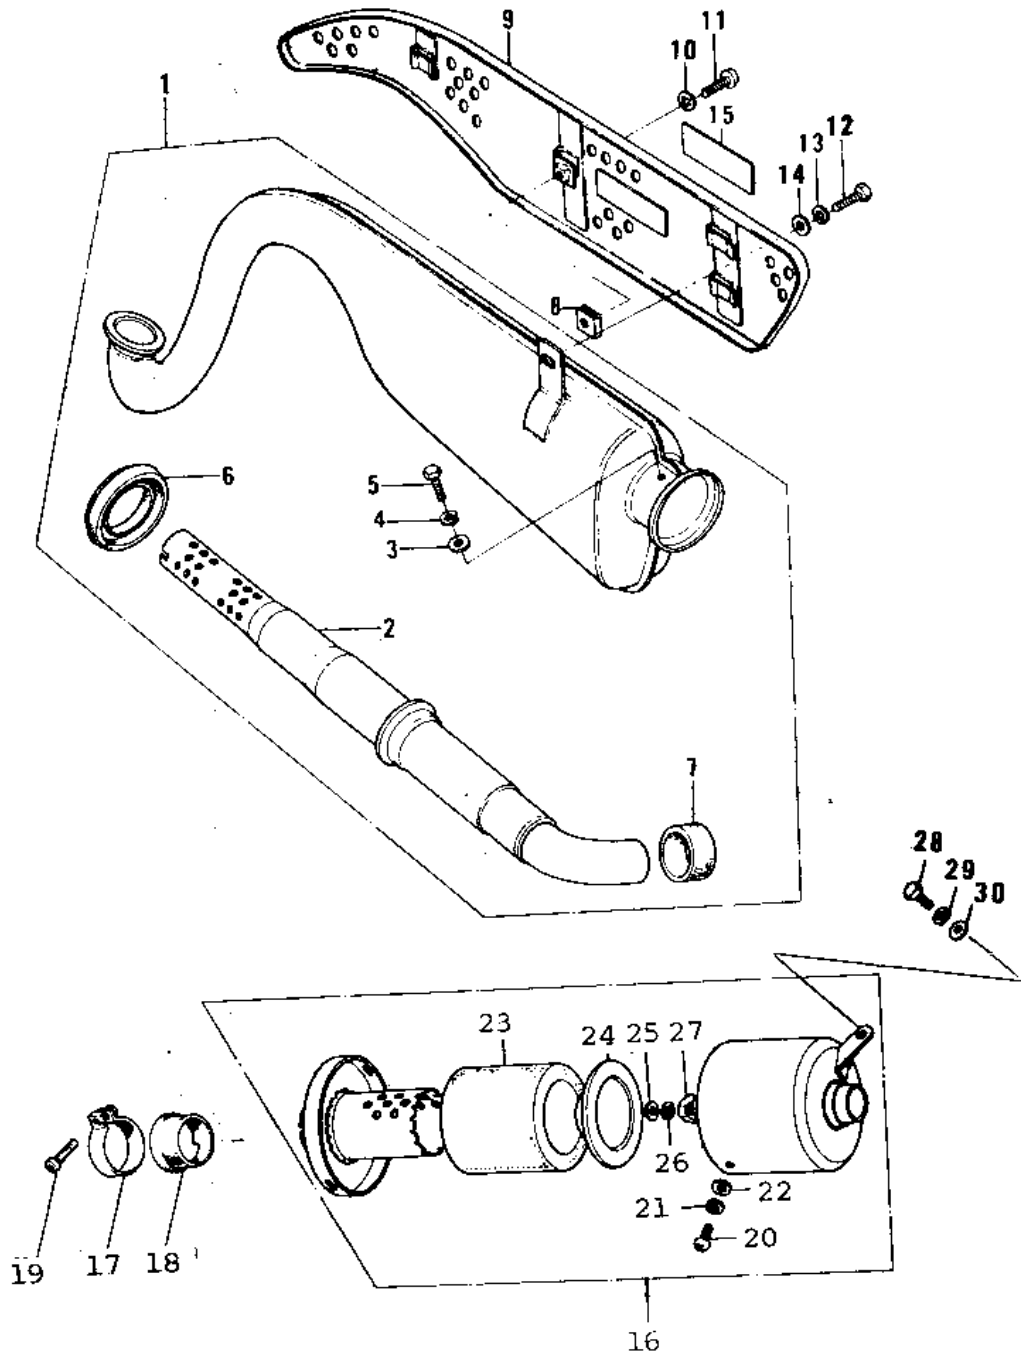

1978 KV75-A7 PARTS DIAGRAM

AIR CLEANER/MUFFLER ('76-'80)

1978 KV75-A7 PARTS LIST

AIR CLEANER/MUFFLER ('76-'80)

ITEM NAME	PART NUMBER	QUANTITY
MUFFLER ASSY (Ref # 1)	18001-079	1
BAFFLE TUBE (Ref # 2)	18033-060	1
WASHER-PLAIN (Ref # 3)	92022-183	1
WASHER PLAIN 6MM (Ref # 4)	410B0600	1
BOLT HEX HEAD 6X8 (Ref # 5)	110B0608	1
OIL SEAL (Ref # 6)	92056-004	1
CAP-MUFFLER RUBBER (Ref # 7)	92073-021	1
INSULATOR-HEAT (Ref # 8)	18065-009	1
COVER,MUFFLER (Ref # 9)	18057-048	1
WASHER LOCK 6MM (Ref # 10)	463H0600	1
SCREW PAN HEAD 6X12 (Ref # 11)	220E0612	1
BOLT,8X20 (Ref # 12)	115G0820	1
WASHER SPRING 8MM (Ref # 13)	461F0800	1
EMBLEM,OIL TANK (Ref # 15)	56018-216	1
MARK,MUFFLER (Ref # 15)	56018-1049	1
AIR CLEANER ASSY (Ref # 16)	11010-099	1
HOLDER,CONNECT (Ref # 17)	18045-002	1
HOLDER,CONNECT (Ref # 17)	18045-002	1
BUSHING,RUBBER (Ref # 18)	92092-1001	1
BUSHING,RUBBER (Ref # 18)	92092-1001	1
SCREW PAN HEAD 6X20 (Ref # 19)	220B0620	1
SCREW PAN HEAD 4X10 (Ref # 20)	220B0410	2
WASHER SPRING 4MM (Ref # 21)	461F0400	2
WASHER PLAIN 4MM (Ref # 22)	410B0400	2
ELEMENT,AIR,CLNR (Ref # 23)	11013-048	1
ELEMENT,AIR CLNR,TOP (Ref # 24)	11013-050	1
WASHER PLAIN 4MM (Ref # 25)	410B0400	1
WASHER SPRING 4MM (Ref # 26)	461F0400	1
NUT,WING,4MM (Ref # 27)	92015-074	1