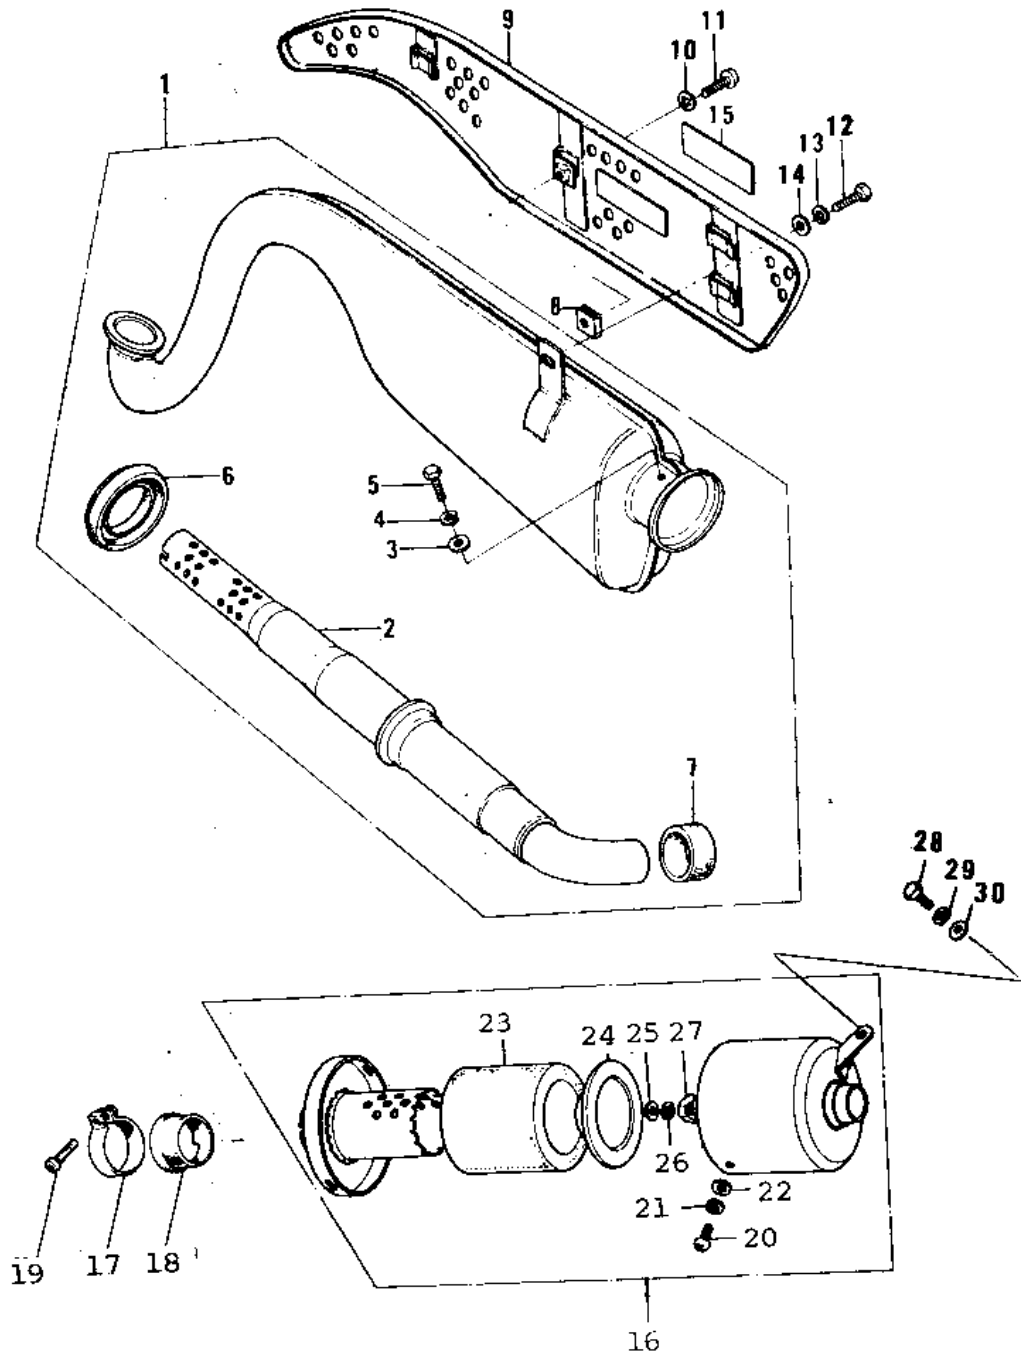

1980 KV75 PARTS DIAGRAM

AIR CLEANER/MUFFLER ('76-'80)

1980 KV75 PARTS LIST

AIR CLEANER/MUFFLER ('76-'80)

| ITEM NAME | PART NUMBER | QUANTITY |
|---------------------------------|-------------|----------|
| MUFFLER ASSY (Ref # 1) | 18001-079 | 1 |
| BAFFLE TUBE (Ref # 2) | 18033-060 | 1 |
| WASHER-PLAIN (Ref # 3) | 92022-183 | 1 |
| WASHER PLAIN 6MM (Ref # 4) | 410B0600 | 1 |
| BOLT HEX HEAD 6X8 (Ref # 5) | 110B0608 | 1 |
| OIL SEAL (Ref # 6) | 92056-004 | 1 |
| CAP-MUFFLER RUBBER (Ref # 7) | 92073-021 | 1 |
| INSULATOR-HEAT (Ref # 8) | 18065-009 | 1 |
| COVER,MUFFLER (Ref # 9) | 18057-048 | 1 |
| WASHER LOCK 6MM (Ref # 10) | 463H0600 | 1 |
| SCREW PAN HEAD 6X12 (Ref # 11) | 220E0612 | 1 |
| BOLT,8X20 (Ref # 12) | 115G0820 | 1 |
| WASHER SPRING 8MM (Ref # 13) | 461F0800 | 1 |
| EMBLEM,OIL TANK (Ref # 15) | 56018-216 | 1 |
| MARK,MUFFLER (Ref # 15) | 56018-1049 | 1 |
| AIR CLEANER ASSY (Ref # 16) | 11010-099 | 1 |
| HOLDER,CONNECT (Ref # 17) | 18045-002 | 1 |
| HOLDER,CONNECT (Ref # 17) | 18045-002 | 1 |
| BUSHING,RUBBER (Ref # 18) | 92092-1001 | 1 |
| BUSHING,RUBBER (Ref # 18) | 92092-1001 | 1 |
| SCREW PAN HEAD 6X20 (Ref # 19) | 220B0620 | 1 |
| SCREW PAN HEAD 4X10 (Ref # 20) | 220B0410 | 2 |
| WASHER SPRING 4MM (Ref # 21) | 461F0400 | 2 |
| WASHER PLAIN 4MM (Ref # 22) | 410B0400 | 2 |
| ELEMENT,AIR,CLNR (Ref # 23) | 11013-048 | 1 |
| ELEMENT,AIR CLNR,TOP (Ref # 24) | 11013-050 | 1 |
| WASHER PLAIN 4MM (Ref # 25) | 410B0400 | 1 |
| WASHER SPRING 4MM (Ref # 26) | 461F0400 | 1 |
| NUT,WING,4MM (Ref # 27) | 92015-074 | 1 |