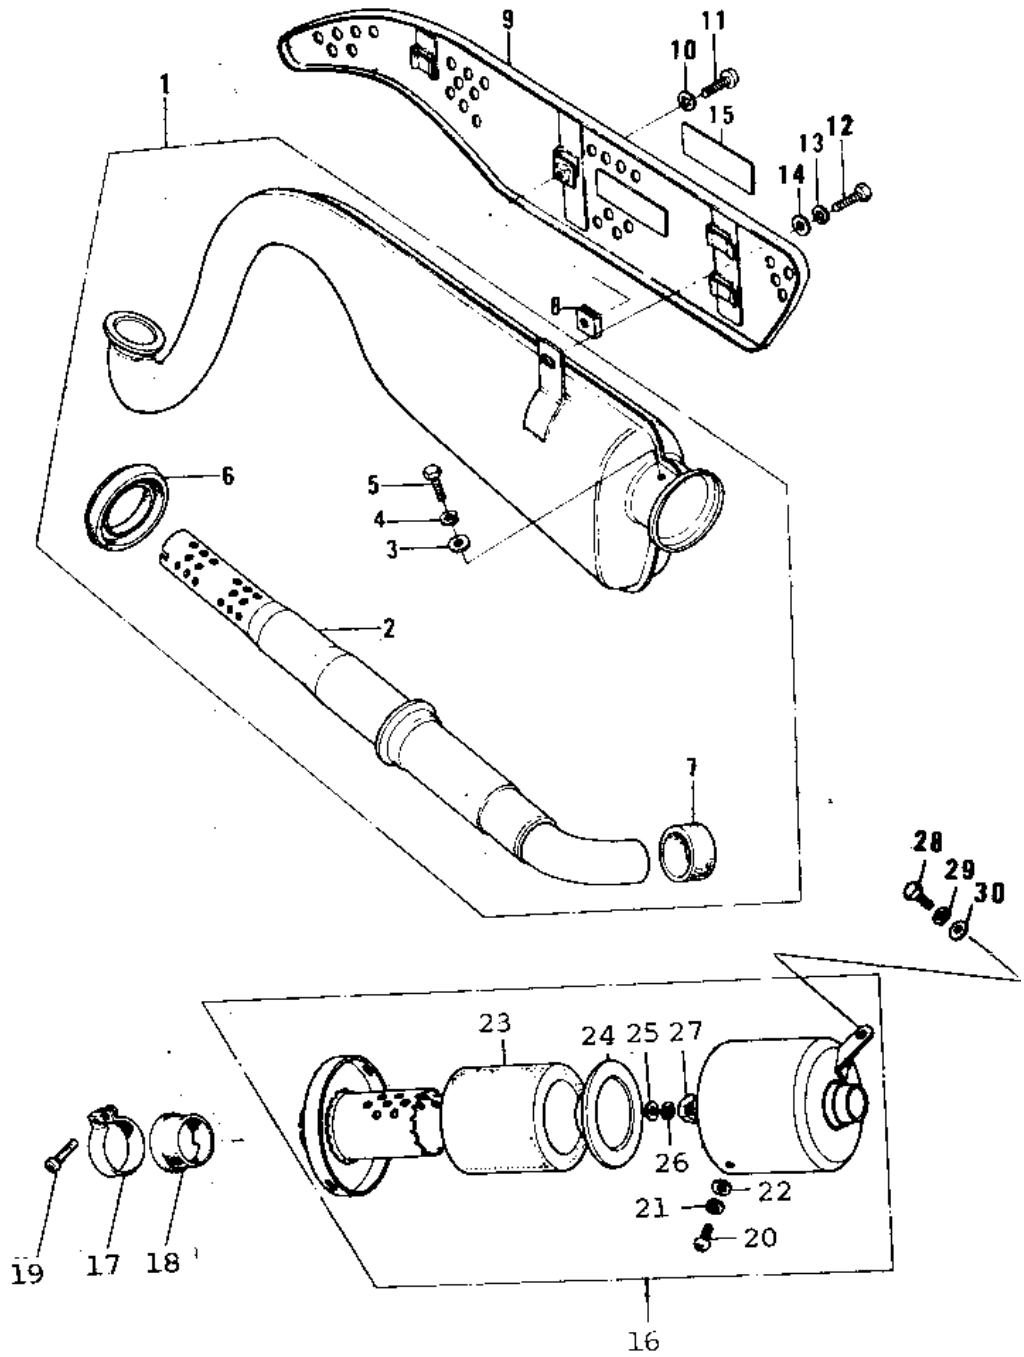

1972 MT1A PARTS DIAGRAM

AIR CLEANER/MUFFLER ('76-'80)

1972 MT1A PARTS LIST

AIR CLEANER/MUFFLER ('76-'80)

ITEM NAME	PART NUMBER	QUANTITY
MUFFLER ASSY (Ref # 1)	18001-079	1
BAFFLE TUBE (Ref # 2)	18033-060	1
WASHER-PLAIN (Ref # 3)	92022-183	1
WASHER PLAIN 6MM (Ref # 4)	410B0600	1
BOLT HEX HEAD 6X8 (Ref # 5)	110B0608	1
OIL SEAL (Ref # 6)	92056-004	1
CAP-MUFFLER RUBBER (Ref # 7)	92073-021	1
INSULATOR-HEAT (Ref # 8)	18065-009	1
COVER,MUFFLER (Ref # 9)	18057-048	1
WASHER LOCK 6MM (Ref # 10)	463H0600	1
SCREW PAN HEAD 6X12 (Ref # 11)	220E0612	1
BOLT,8X20 (Ref # 12)	115G0820	1
WASHER SPRING 8MM (Ref # 13)	461F0800	1
EMBLEM,OIL TANK (Ref # 15)	56018-216	1
MARK,MUFFLER (Ref # 15)	56018-1049	1
AIR CLEANER ASSY (Ref # 16)	11010-099	1
HOLDER,CONNECT (Ref # 17)	18045-002	1
HOLDER,CONNECT (Ref # 17)	18045-002	1
BUSHING,RUBBER (Ref # 18)	92092-1001	1
BUSHING,RUBBER (Ref # 18)	92092-1001	1
SCREW PAN HEAD 6X20 (Ref # 19)	220B0620	1
SCREW PAN HEAD 4X10 (Ref # 20)	220B0410	2
WASHER SPRING 4MM (Ref # 21)	461F0400	2
WASHER PLAIN 4MM (Ref # 22)	410B0400	2
ELEMENT,AIR,CLNR (Ref # 23)	11013-048	1
ELEMENT,AIR CLNR, TOP (Ref # 24)	11013-050	1
WASHER PLAIN 4MM (Ref # 25)	410B0400	1
WASHER SPRING 4MM (Ref # 26)	461F0400	1
NUT,WING,4MM (Ref # 27)	92015-074	1