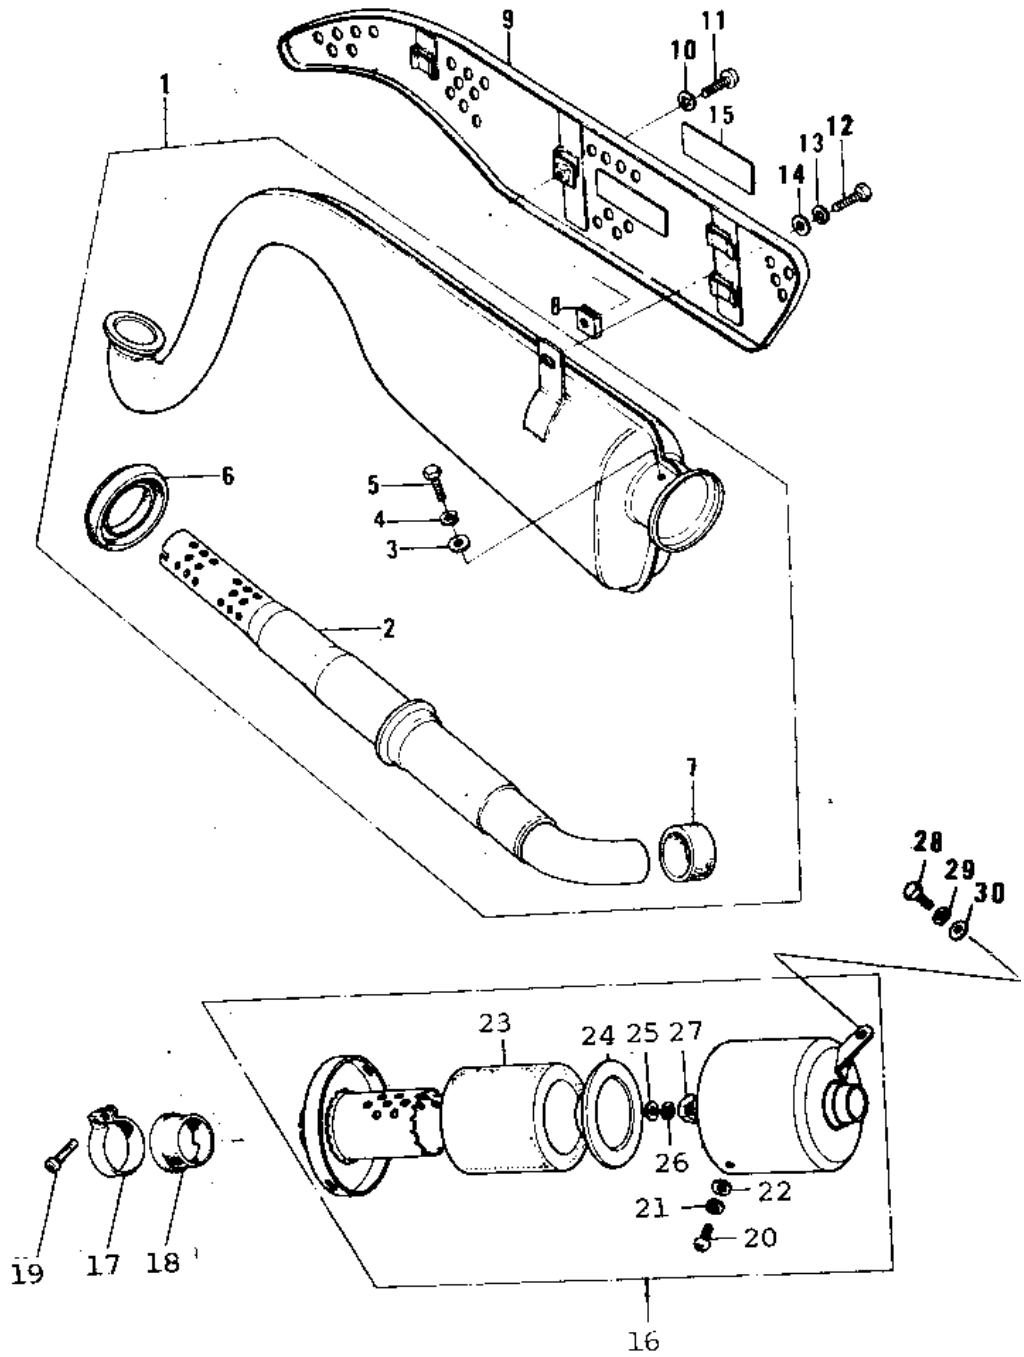

1974 MT1B PARTS DIAGRAM

AIR CLEANER/MUFFLER ('76-'80)

1974 MT1B PARTS LIST

AIR CLEANER/MUFFLER ('76-'80)

ITEM NAME	PART NUMBER	QUANTITY
MUFFLER ASSY (Ref # 1)	18001-079	
BAFFLE TUBE (Ref # 2)	18033-060	
WASHER-PLAIN (Ref # 3)	92022-183	
WASHER PLAIN 6MM (Ref # 4)	410B0600	
BOLT HEX HEAD 6X8 (Ref # 5)	110B0608	
OIL SEAL (Ref # 6)	92056-004	
CAP-MUFFLER RUBBER (Ref # 7)	92073-021	
INSULATOR-HEAT (Ref # 8)	18065-009	
COVER,MUFFLER (Ref # 9)	18057-048	
WASHER LOCK 6MM (Ref # 10)	463H0600	
SCREW PAN HEAD 6X12 (Ref # 11)	220E0612	
BOLT,8X20 (Ref # 12)	115G0820	
WASHER SPRING 8MM (Ref # 13)	461F0800	
EMBLEM,OIL TANK (Ref # 15)	56018-216	
MARK,MUFFLER (Ref # 15)	56018-1049	
AIR CLEANER ASSY (Ref # 16)	11010-099	
HOLDER,CONNECT (Ref # 17)	18045-002	
HOLDER,CONNECT (Ref # 17)	18045-002	
BUSHING,RUBBER (Ref # 18)	92092-1001	
BUSHING,RUBBER (Ref # 18)	92092-1001	
SCREW PAN HEAD 6X20 (Ref # 19)	220B0620	
SCREW PAN HEAD 4X10 (Ref # 20)	220B0410	
WASHER SPRING 4MM (Ref # 21)	461F0400	
WASHER PLAIN 4MM (Ref # 22)	410B0400	
ELEMENT,AIR,CLNR (Ref # 23)	11013-048	
ELEMENT,AIR CLNR, TOP (Ref # 24)	11013-050	
WASHER PLAIN 4MM (Ref # 25)	410B0400	
WASHER SPRING 4MM (Ref # 26)	461F0400	
NUT,WING,4MM (Ref # 27)	92015-074	