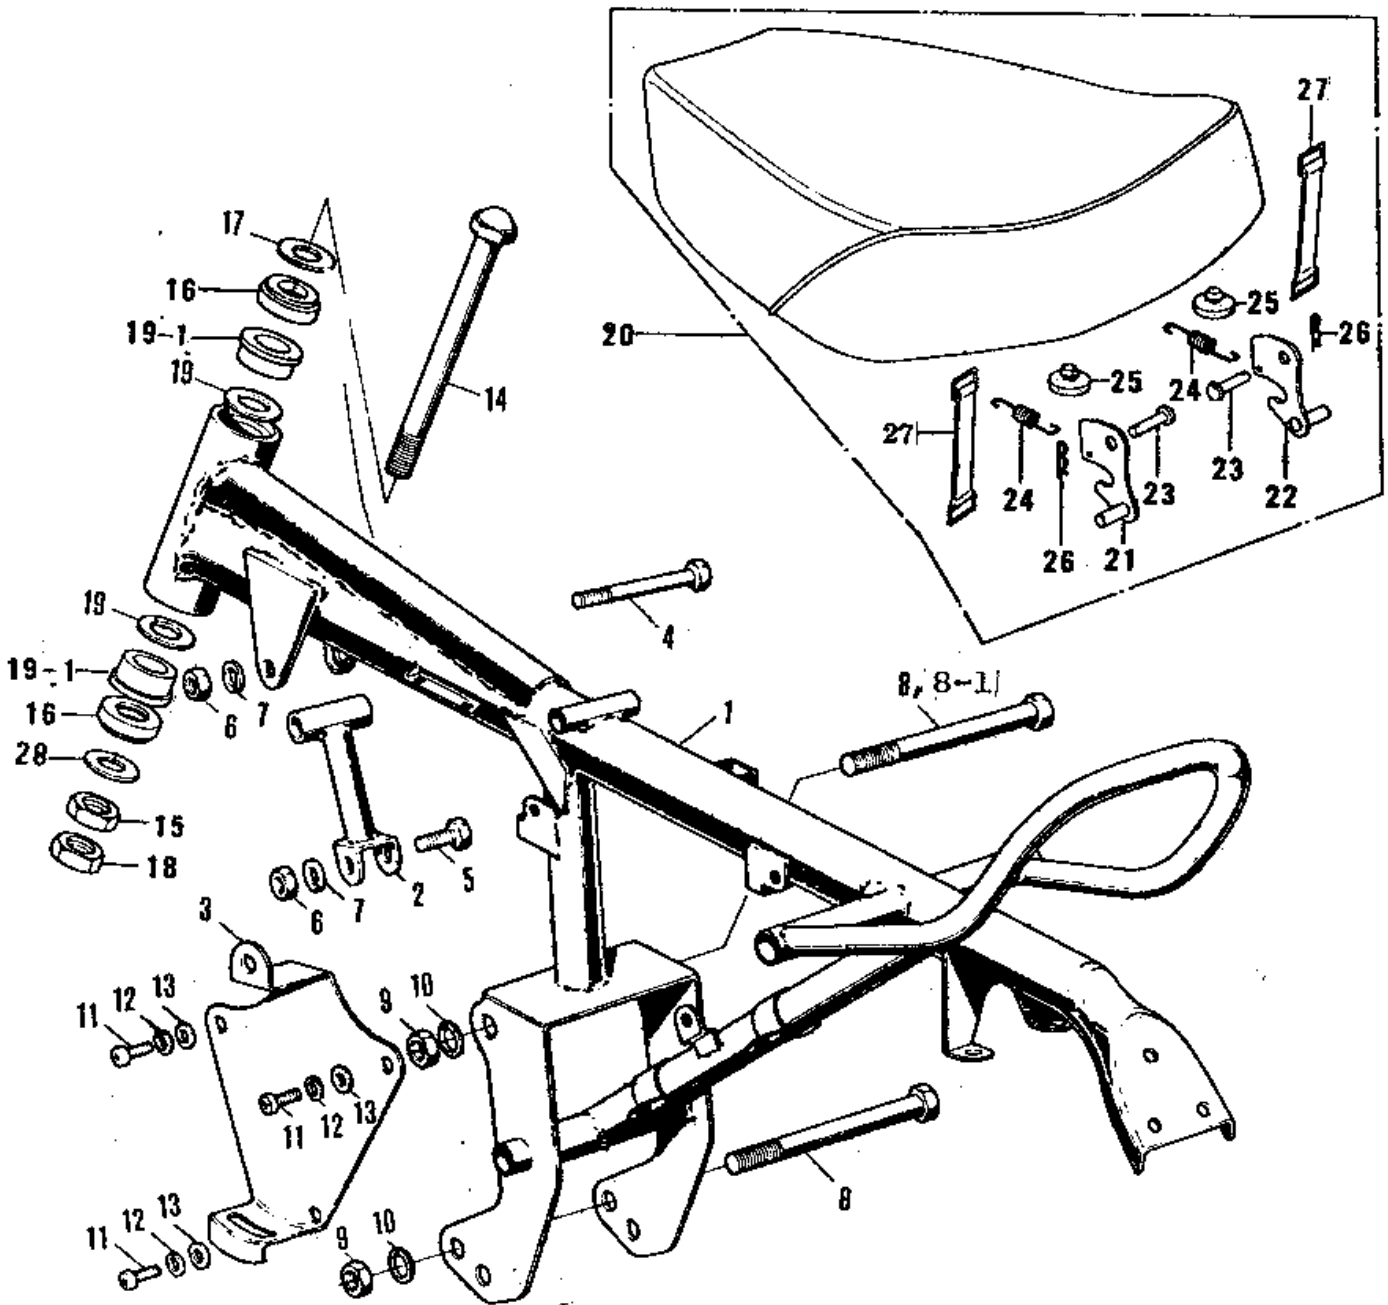

1976 KV75-A5 PARTS DIAGRAM

FRAME/FRAME FITTINGS/SEAT ('76-'80)

1976 KV75-A5 PARTS LIST

FRAME/FRAME FITTINGS/SEAT ('76-'80)

ITEM NAME	PART NUMBER	QUANTITY
FRAME (Ref # 1)	32002-144	
TUBE-DOWN (Ref # 2)	31076-016	
BRACKET-OIL TANK (Ref # 3)	32094-006	
BOLT,HEX HEAD,8X85 (Ref # 4)	92001-1226	
BOLT (Ref # 5)	92001-1578	
NUT,8MM (Ref # 6)	311B0800	
WASHER SPRING 8MM (Ref # 7)	461F0800	
BOLT, FLANGED, 10X110 (Ref # 8)	92001-1602	
BOLT,HEX HEAD,10X105 (Ref # 8-1)	92001-1282	
NUT,10MM (Ref # 9)	314B1000	
WASHER SPRING 10MM (Ref # 10)	461F1000	
SCREW PAN HEAD 6X12 (Ref # 11)	220B0612	
WASHER SPRING 6MM (Ref # 12)	461F0600	
WASHER PLAIN 6MM (Ref # 13)	410B0600	
BOLT,STEERING HEAD (Ref # 14)	92001-156	
NUT 16MM (Ref # 15)	315B1600	
THRUST BEARING (Ref # 16)	92119-001	
BEARING,BALL,STEERING (Ref # 16)	92045-1003	
WASHER-PLAIN,16MM (Ref # 17)	411D1600	
NUT 16MM (Ref # 18)	315B1600	
COLLAR,STEERING (Ref # 19)	92027-1119	
COLLAR,STEERING (Ref # 19-1)	92027-1119	
SEAT ASSY,DUAL (Ref # 20)	53002-075	
SEAT-ASSY (Ref # 20)	53001-1031	
SEAT-ASSY (Ref # 20)	53001-1031	
HOOK,L.H (Ref # 21)	53008-033	
HOOK,R.H (Ref # 22)	53008-034	
PIN-BRAKE CABLE FIT (Ref # 23)	92043-092	
SPRING,HOOK (Ref # 24)	53012-013	