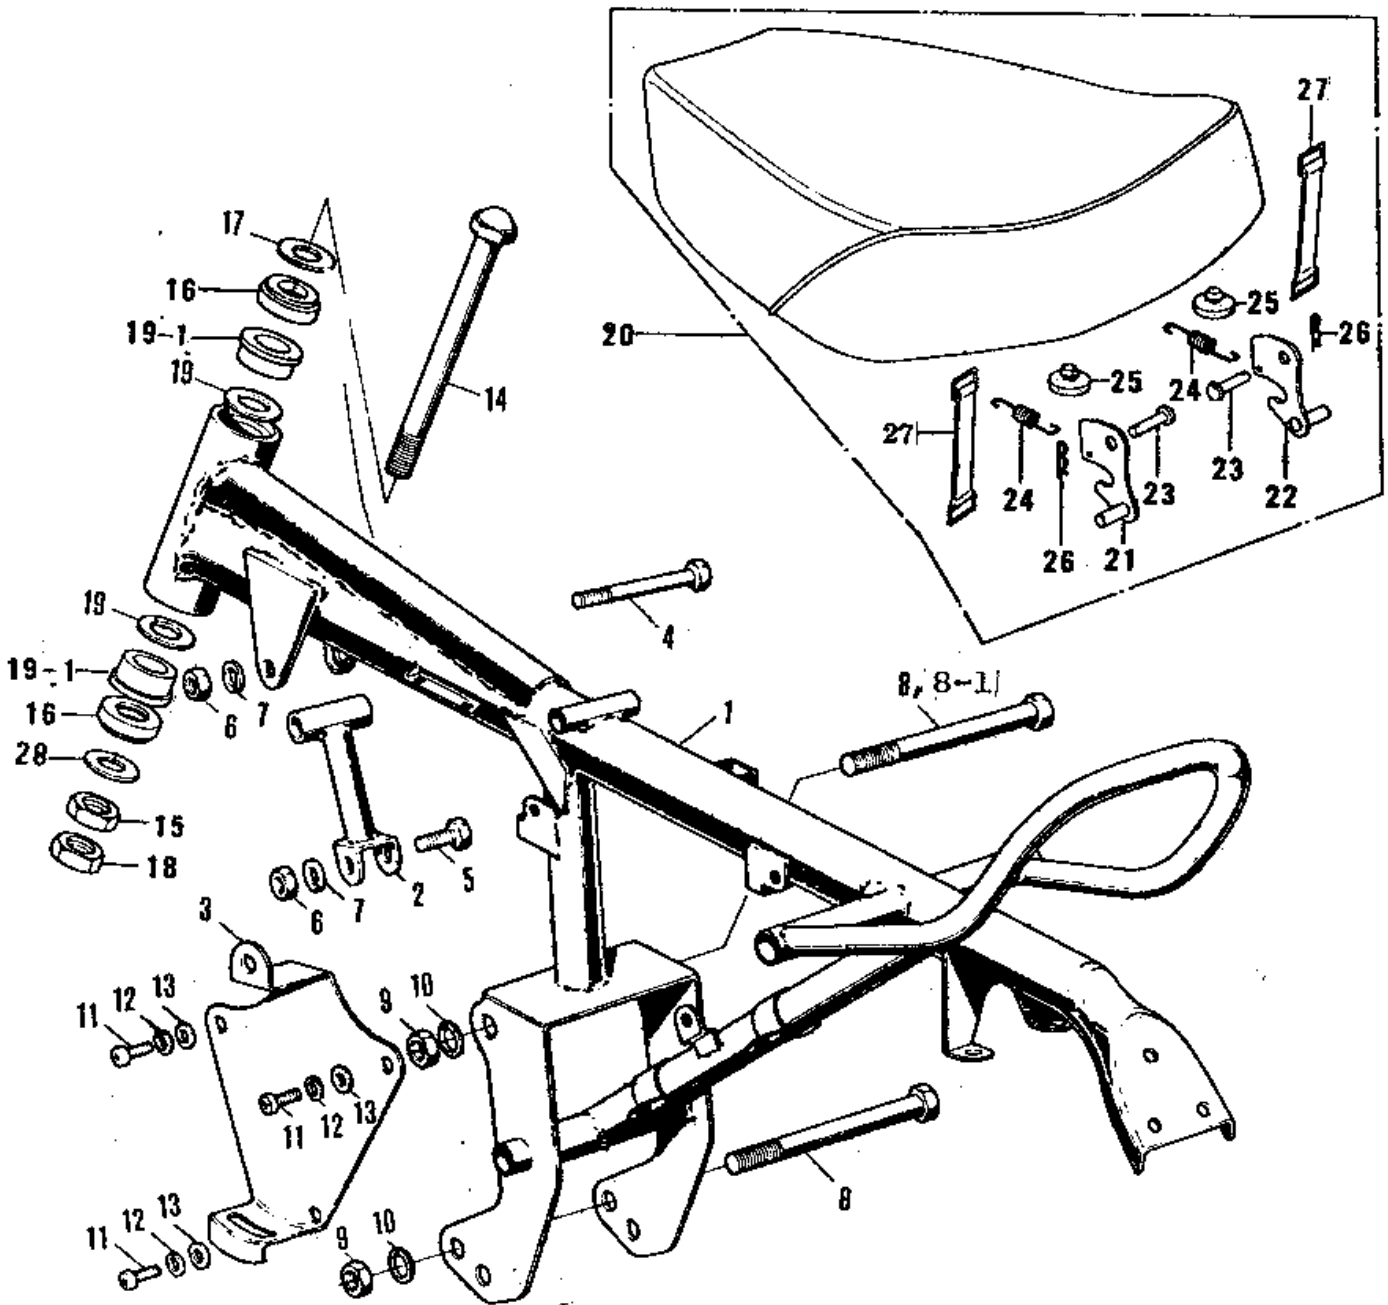

1978 KV75-A7 PARTS DIAGRAM

FRAME/FRAME FITTINGS/SEAT ('76-'80)

1978 KV75-A7 PARTS LIST

FRAME/FRAME FITTINGS/SEAT ('76-'80)

ITEM NAME	PART NUMBER	QUANTITY
FRAME (Ref # 1)	32002-144	1
TUBE-DOWN (Ref # 2)	31076-016	1
BRACKET-OIL TANK (Ref # 3)	32094-006	1
BOLT,HEX HEAD,8X85 (Ref # 4)	92001-1226	1
BOLT (Ref # 5)	92001-1578	1
NUT,8MM (Ref # 6)	311B0800	2
WASHER SPRING 8MM (Ref # 7)	461F0800	2
BOLT, FLANGED, 10X110 (Ref # 8)	92001-1602	2
BOLT,HEX HEAD,10X105 (Ref # 8-1)	92001-1282	1
NUT,10MM (Ref # 9)	314B1000	2
WASHER SPRING 10MM (Ref # 10)	461F1000	2
SCREW PAN HEAD 6X12 (Ref # 11)	220B0612	3
WASHER SPRING 6MM (Ref # 12)	461F0600	3
WASHER PLAIN 6MM (Ref # 13)	410B0600	3
BOLT,STEERING HEAD (Ref # 14)	92001-156	1
NUT 16MM (Ref # 15)	315B1600	1
THRUST BEARING (Ref # 16)	92119-001	2
BEARING,BALL,STEERING (Ref # 16)	92045-1003	2
WASHER-PLAIN,16MM (Ref # 17)	411D1600	1
NUT 16MM (Ref # 18)	315B1600	1
COLLAR,STEERING (Ref # 19)	92027-1119	2
COLLAR,STEERING (Ref # 19-1)	92027-1119	2
SEAT ASSY,DUAL (Ref # 20)	53002-075	1
SEAT-ASSY (Ref # 20)	53001-1031	1
SEAT-ASSY (Ref # 20)	53001-1031	1
HOOK,L.H (Ref # 21)	53008-033	1
HOOK,R.H (Ref # 22)	53008-034	1
PIN-BRAKE CABLE FIT (Ref # 23)	92043-092	2
SPRING,HOOK (Ref # 24)	53012-013	2