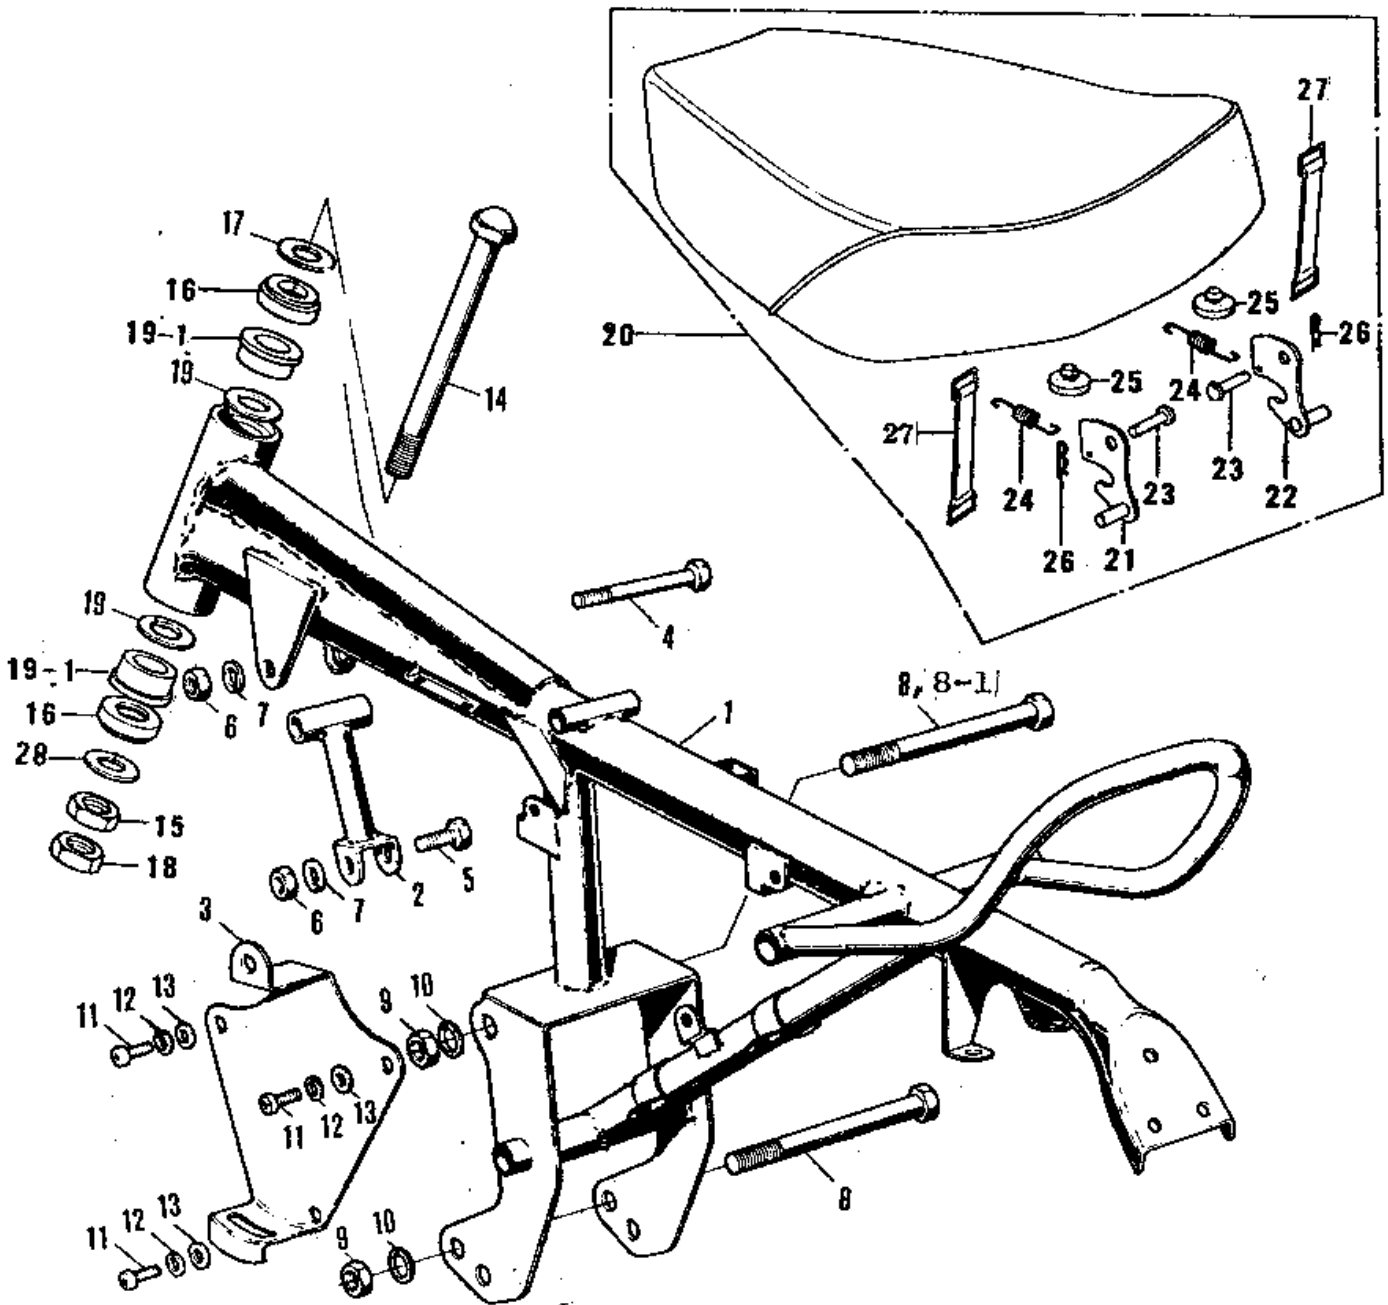

# 1979 KV75-A8 PARTS DIAGRAM

FRAME/FRAME FITTINGS/SEAT ('76-'80)

# 1979 KV75-A8 PARTS LIST

FRAME/FRAME FITTINGS/SEAT ('76-'80)

ITEM NAME	PART NUMBER	QUANTITY
FRAME (Ref # 1)	32002-144	1
TUBE-DOWN (Ref # 2)	31076-016	1
BRACKET-OIL TANK (Ref # 3)	32094-006	1
BOLT,HEX HEAD,8X85 (Ref # 4)	92001-1226	1
BOLT (Ref # 5)	92001-1578	1
NUT,8MM (Ref # 6)	311B0800	2
WASHER SPRING 8MM (Ref # 7)	461F0800	2
BOLT, FLANGED, 10X110 (Ref # 8)	92001-1602	2
BOLT,HEX HEAD,10X105 (Ref # 8-1)	92001-1282	1
NUT,10MM (Ref # 9)	314B1000	2
WASHER SPRING 10MM (Ref # 10)	461F1000	2
SCREW PAN HEAD 6X12 (Ref # 11)	220B0612	3
WASHER SPRING 6MM (Ref # 12)	461F0600	3
WASHER PLAIN 6MM (Ref # 13)	410B0600	3
BOLT,STEERING HEAD (Ref # 14)	92001-156	1
NUT 16MM (Ref # 15)	315B1600	1
THRUST BEARING (Ref # 16)	92119-001	2
BEARING,BALL,STEERING (Ref # 16)	92045-1003	2
WASHER-PLAIN,16MM (Ref # 17)	411D1600	1
NUT 16MM (Ref # 18)	315B1600	1
COLLAR,STEERING (Ref # 19)	92027-1119	2
COLLAR,STEERING (Ref # 19-1)	92027-1119	2
SEAT ASSY,DUAL (Ref # 20)	53002-075	1
SEAT-ASSY (Ref # 20)	53001-1031	1
SEAT-ASSY (Ref # 20)	53001-1031	1
HOOK,L.H (Ref # 21)	53008-033	1
HOOK,R.H (Ref # 22)	53008-034	1
PIN-BRAKE CABLE FIT (Ref # 23)	92043-092	2
SPRING,HOOK (Ref # 24)	53012-013	2