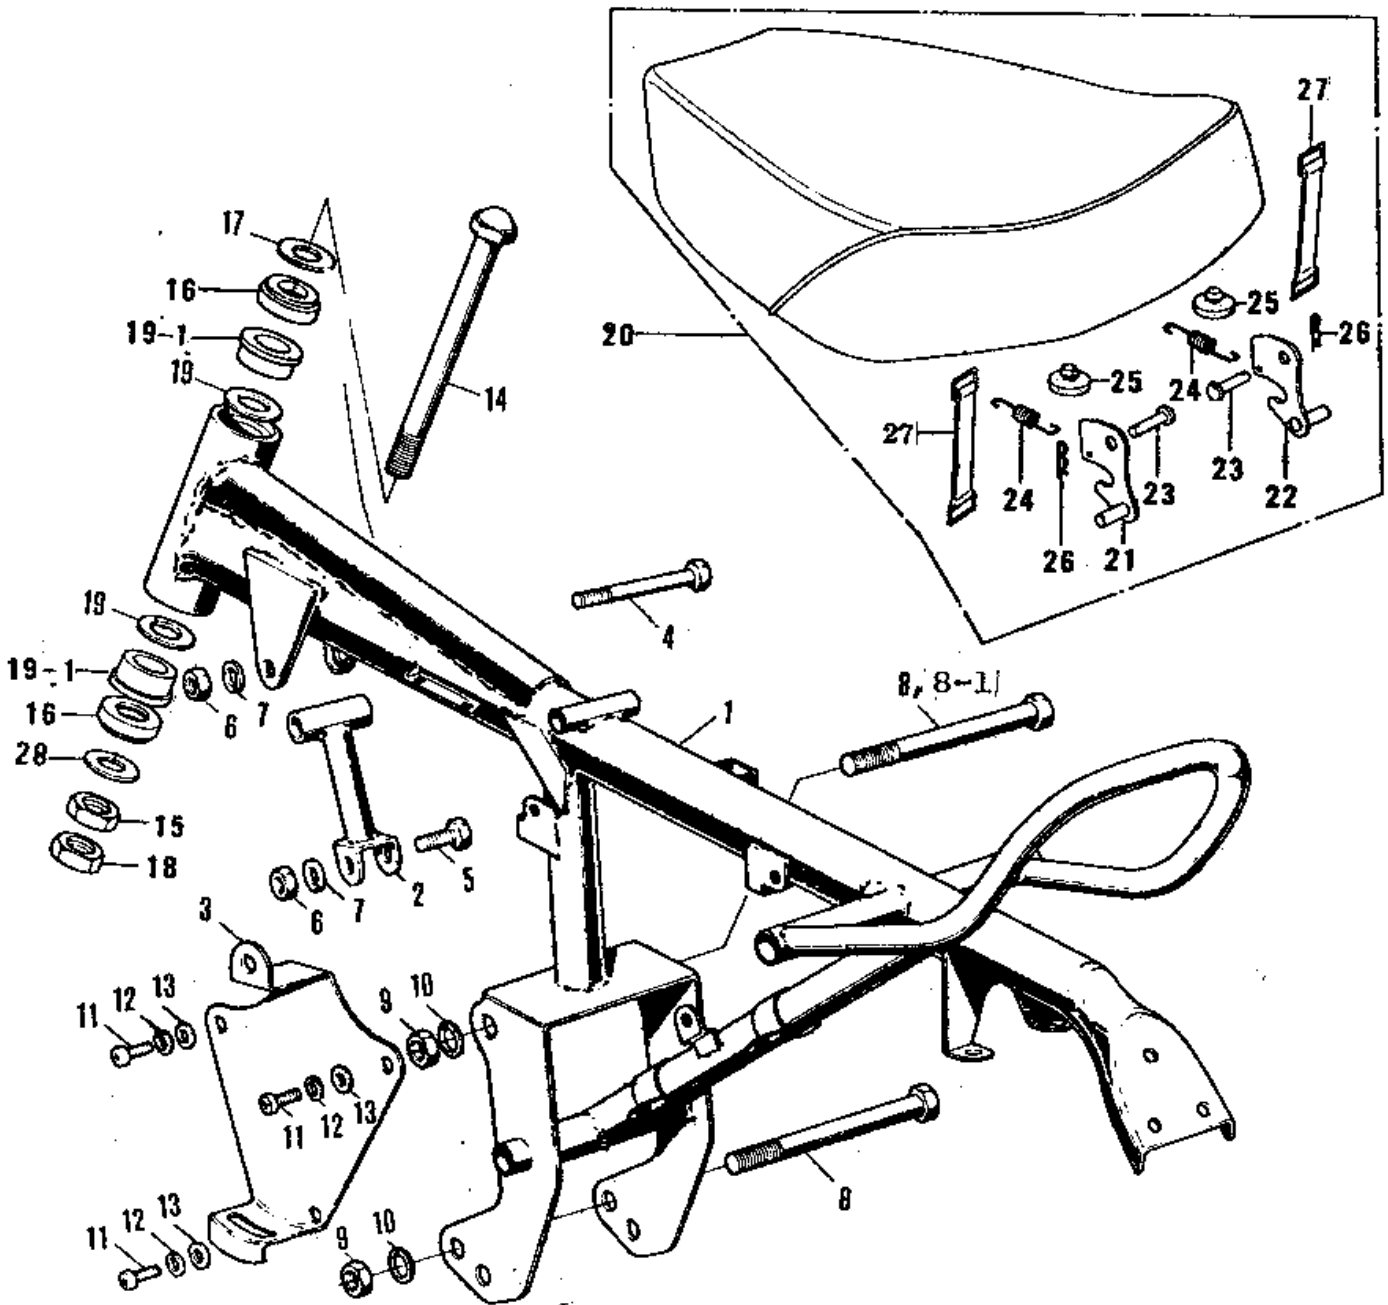

1980 KV75 PARTS DIAGRAM

FRAME/FRAME FITTINGS/SEAT ('76-'80)

1980 KV75 PARTS LIST

FRAME/FRAME FITTINGS/SEAT ('76-'80)

ITEM NAME	PART NUMBER	QUANTITY
FRAME (Ref # 1)	32002-144	1
TUBE-DOWN (Ref # 2)	31076-016	1
BRACKET-OIL TANK (Ref # 3)	32094-006	1
BOLT,HEX HEAD,8X85 (Ref # 4)	92001-1226	1
BOLT (Ref # 5)	92001-1578	1
NUT,8MM (Ref # 6)	311B0800	2
WASHER SPRING 8MM (Ref # 7)	461F0800	2
BOLT, FLANGED, 10X110 (Ref # 8)	92001-1602	2
BOLT,HEX HEAD,10X105 (Ref # 8-1)	92001-1282	1
NUT,10MM (Ref # 9)	314B1000	2
WASHER SPRING 10MM (Ref # 10)	461F1000	2
SCREW PAN HEAD 6X12 (Ref # 11)	220B0612	3
WASHER SPRING 6MM (Ref # 12)	461F0600	3
WASHER PLAIN 6MM (Ref # 13)	410B0600	3
BOLT,STEERING HEAD (Ref # 14)	92001-156	1
NUT 16MM (Ref # 15)	315B1600	1
THRUST BEARING (Ref # 16)	92119-001	2
BEARING,BALL,STEERING (Ref # 16)	92045-1003	2
WASHER-PLAIN,16MM (Ref # 17)	411D1600	1
NUT 16MM (Ref # 18)	315B1600	1
COLLAR,STEERING (Ref # 19)	92027-1119	2
COLLAR,STEERING (Ref # 19-1)	92027-1119	2
SEAT ASSY,DUAL (Ref # 20)	53002-075	1
SEAT-ASSY (Ref # 20)	53001-1031	1
SEAT-ASSY (Ref # 20)	53001-1031	1
HOOK,L.H (Ref # 21)	53008-033	1
HOOK,R.H (Ref # 22)	53008-034	1
PIN-BRAKE CABLE FIT (Ref # 23)	92043-092	2
SPRING,HOOK (Ref # 24)	53012-013	2