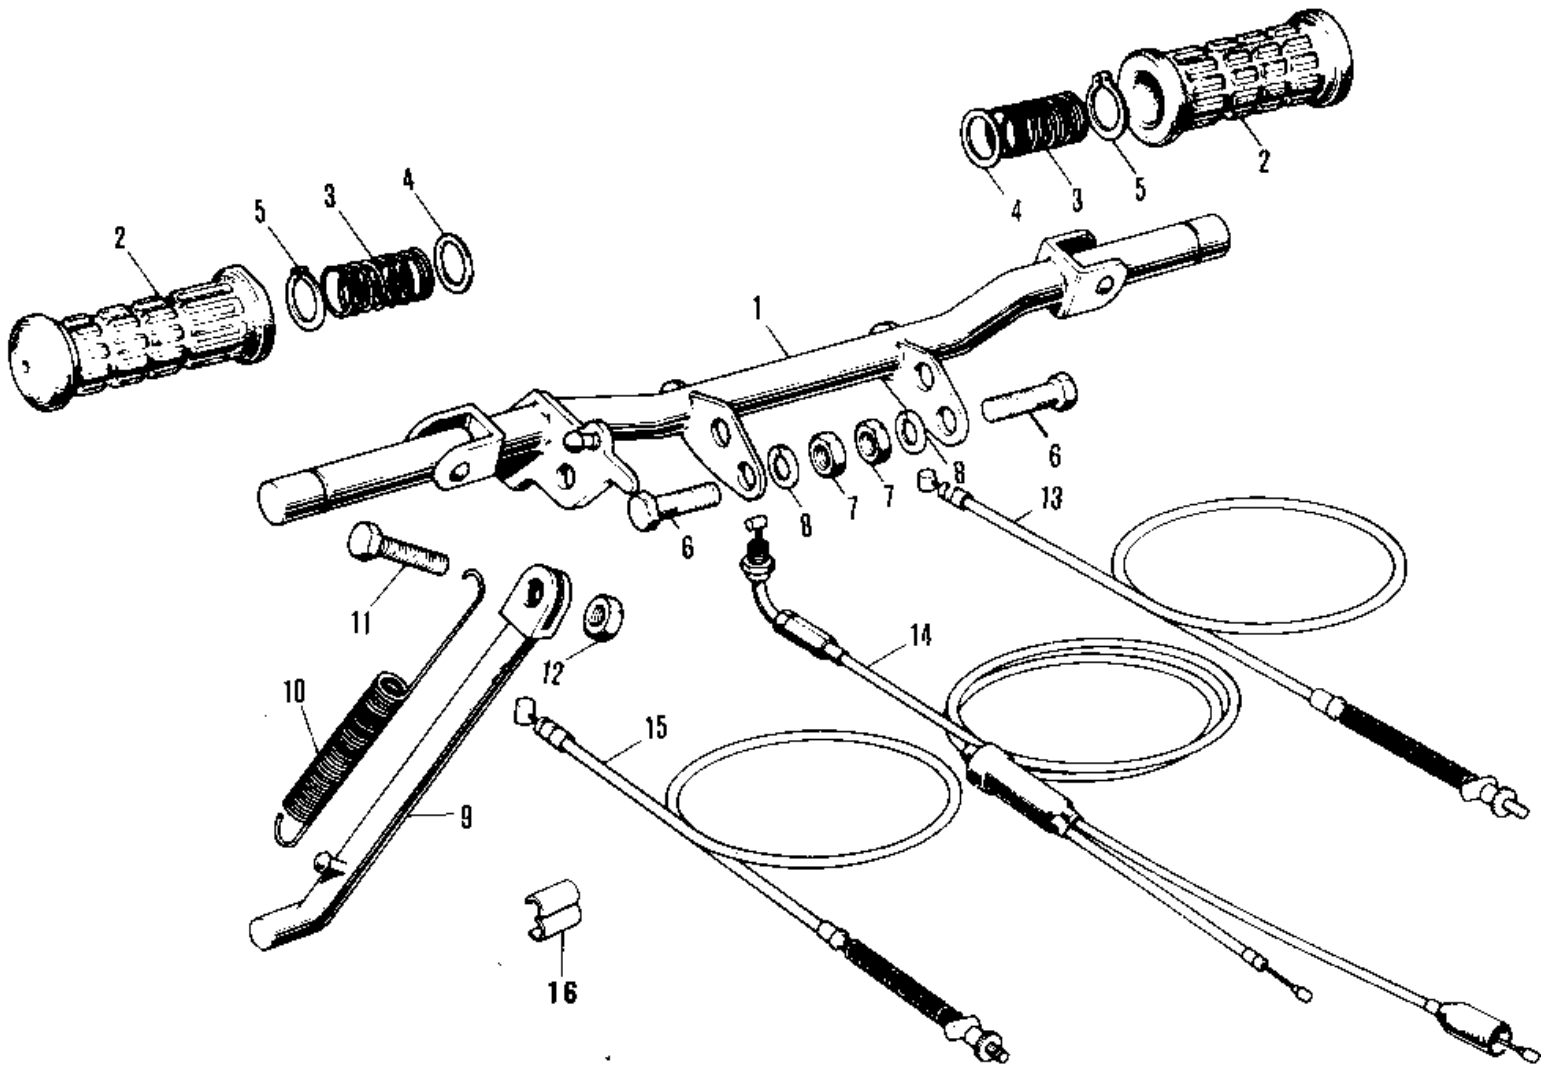

1976 KV75-A5 PARTS DIAGRAM

FOOTRESTS/STAND/CABLES ('76-'80)

1976 KV75-A5 PARTS LIST

FOOTRESTS/STAND/CABLES ('76-'80)

ITEM NAME	PART NUMBER	QUANTITY
BAR-FOOTREST (Ref # 1)	34002-029	
RUBBER FOOTREST (Ref # 2)	92076-006	
SPRING FOOTREST PEG (Ref # 3)	34006-002	
WASHER FOLDING PEG (Ref # 4)	92022-049	
CIRCLIP 16MM (Ref # 5)	480J1600	
BOLT,HEX HEAD,10X18 (Ref # 6)	113G1018	
NUT,10MM (Ref # 7)	314B1000	
WASHER SPRING 10MM (Ref # 8)	461F1000	
STAND-SIDE (Ref # 9)	34024-050	
SPRING MAIN STAND (Ref # 10)	34023-005	
BOLT,HEX HEAD,10X25 (Ref # 11)	113G1025	
NUT 10MM (Ref # 12)	315B1000	
CABLE-FRONT BRAKE (Ref # 13)	54005-058	
CABLE,THROTTLE (Ref # 14)	54012-129	
CABLE,THROTTLE (Ref # 14)	54012-1015	
CABLE-REAR BRAKE (Ref # 15)	54022-020	
CLAMP-CABLE (Ref # 16)	92037-069	