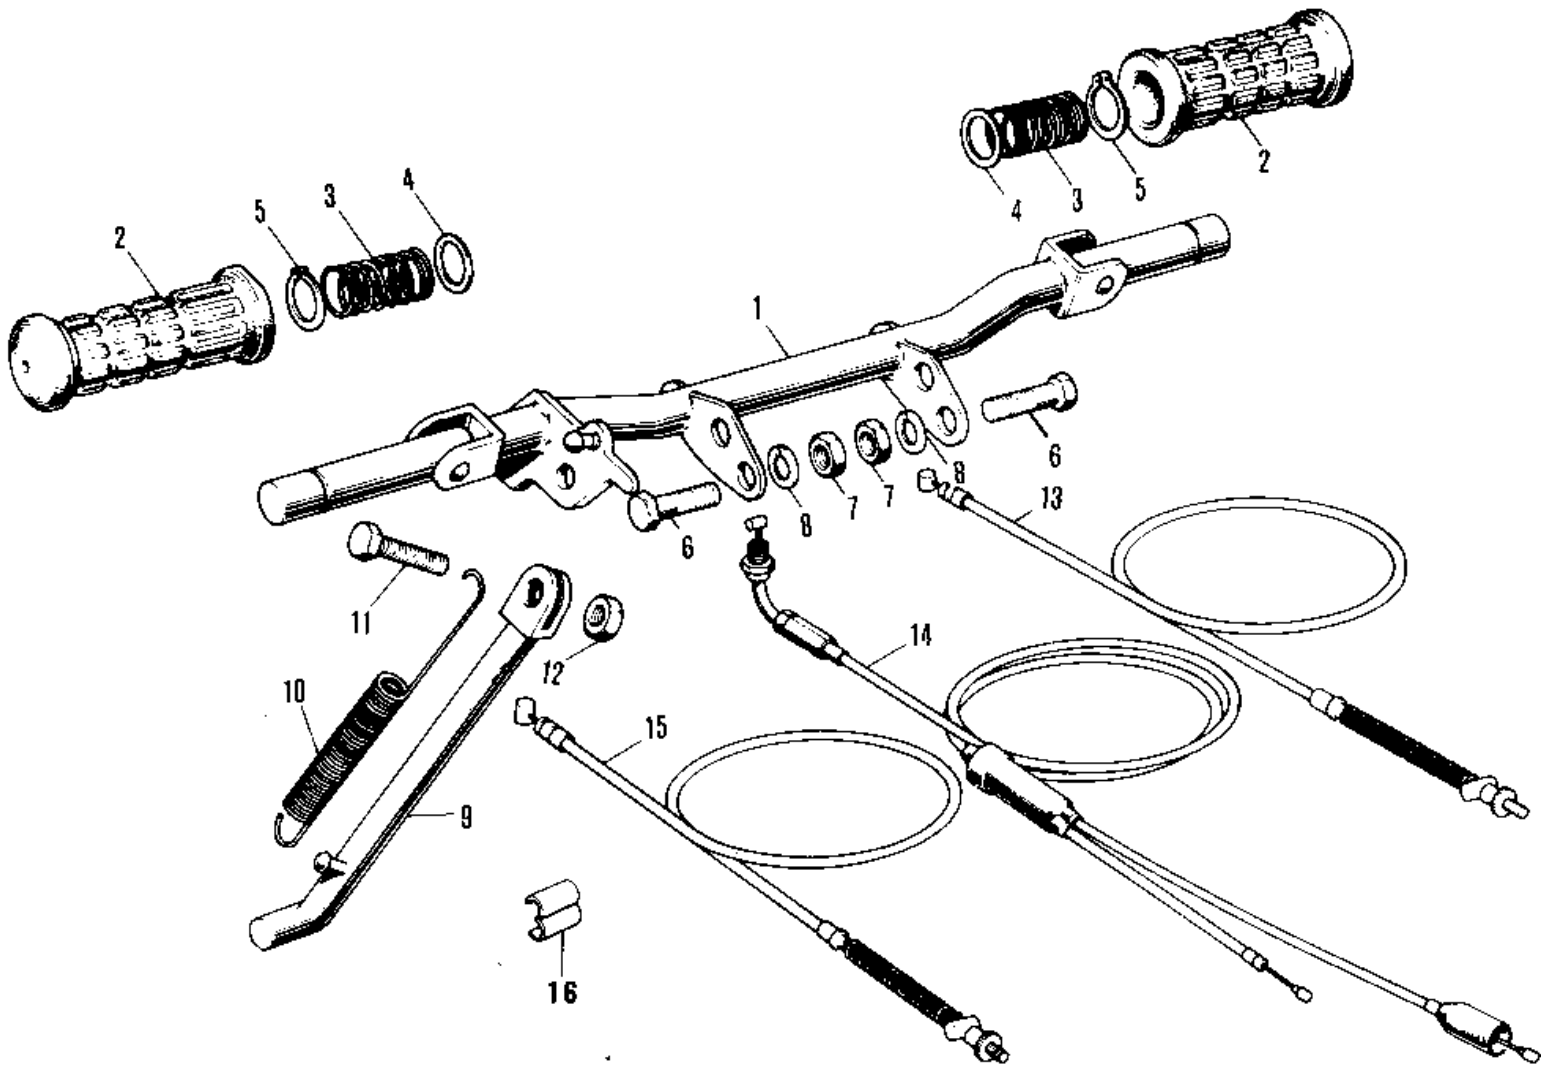

1977 KV75-A6 PARTS DIAGRAM

FOOTRESTS/STAND/CABLES ('76-'80)

1977 KV75-A6 PARTS LIST

FOOTRESTS/STAND/CABLES ('76-'80)

ITEM NAME	PART NUMBER	QUANTITY
BAR-FOOTREST (Ref # 1)	34002-029	
RUBBER FOOTREST (Ref # 2)	92076-006	
SPRING FOOTREST PEG (Ref # 3)	34006-002	
WASHER FOLDING PEG (Ref # 4)	92022-049	
CIRCLIP 16MM (Ref # 5)	480J1600	
BOLT,HEX HEAD,10X18 (Ref # 6)	113G1018	
NUT,10MM (Ref # 7)	314B1000	
WASHER SPRING 10MM (Ref # 8)	461F1000	
STAND-SIDE (Ref # 9)	34024-050	
SPRING MAIN STAND (Ref # 10)	34023-005	
BOLT,HEX HEAD,10X25 (Ref # 11)	113G1025	
NUT 10MM (Ref # 12)	315B1000	
CABLE-FRONT BRAKE (Ref # 13)	54005-058	
CABLE,THROTTLE (Ref # 14)	54012-129	
CABLE,THROTTLE (Ref # 14)	54012-1015	
CABLE-REAR BRAKE (Ref # 15)	54022-020	
CLAMP-CABLE (Ref # 16)	92037-069	