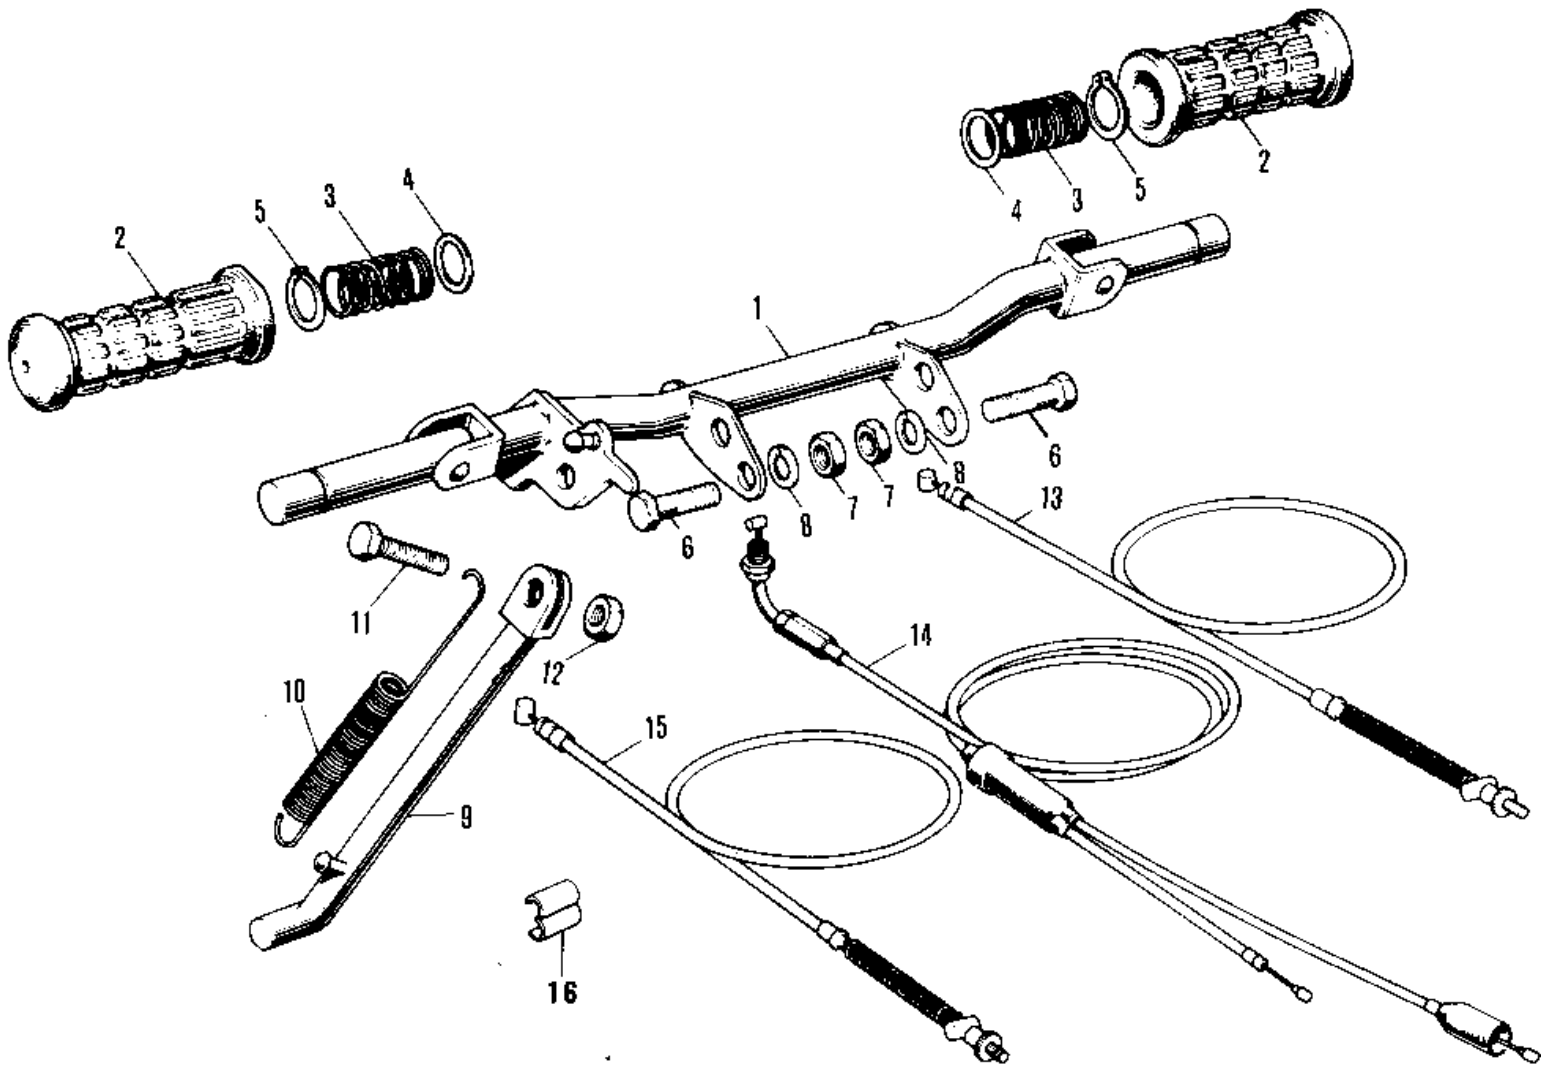

1978 KV75-A7 PARTS DIAGRAM

FOOTRESTS/STAND/CABLES ('76-'80)

1978 KV75-A7 PARTS LIST

FOOTRESTS/STAND/CABLES ('76-'80)

ITEM NAME	PART NUMBER	QUANTITY
BAR-FOOTREST (Ref # 1)	34002-029	1
RUBBER FOOTREST (Ref # 2)	92076-006	2
SPRING FOOTREST PEG (Ref # 3)	34006-002	2
WASHER FOLDING PEG (Ref # 4)	92022-049	2
CIRCLIP 16MM (Ref # 5)	480J1600	2
BOLT,HEX HEAD,10X18 (Ref # 6)	113G1018	2
NUT,10MM (Ref # 7)	314B1000	2
WASHER SPRING 10MM (Ref # 8)	461F1000	2
STAND-SIDE (Ref # 9)	34024-050	1
SPRING MAIN STAND (Ref # 10)	34023-005	1
BOLT,HEX HEAD,10X25 (Ref # 11)	113G1025	1
NUT 10MM (Ref # 12)	315B1000	2
CABLE-FRONT BRAKE (Ref # 13)	54005-058	1
CABLE,THROTTLE (Ref # 14)	54012-129	1
CABLE,THROTTLE (Ref # 14)	54012-1015	1
CABLE-REAR BRAKE (Ref # 15)	54022-020	1
CLAMP-CABLE (Ref # 16)	92037-069	1