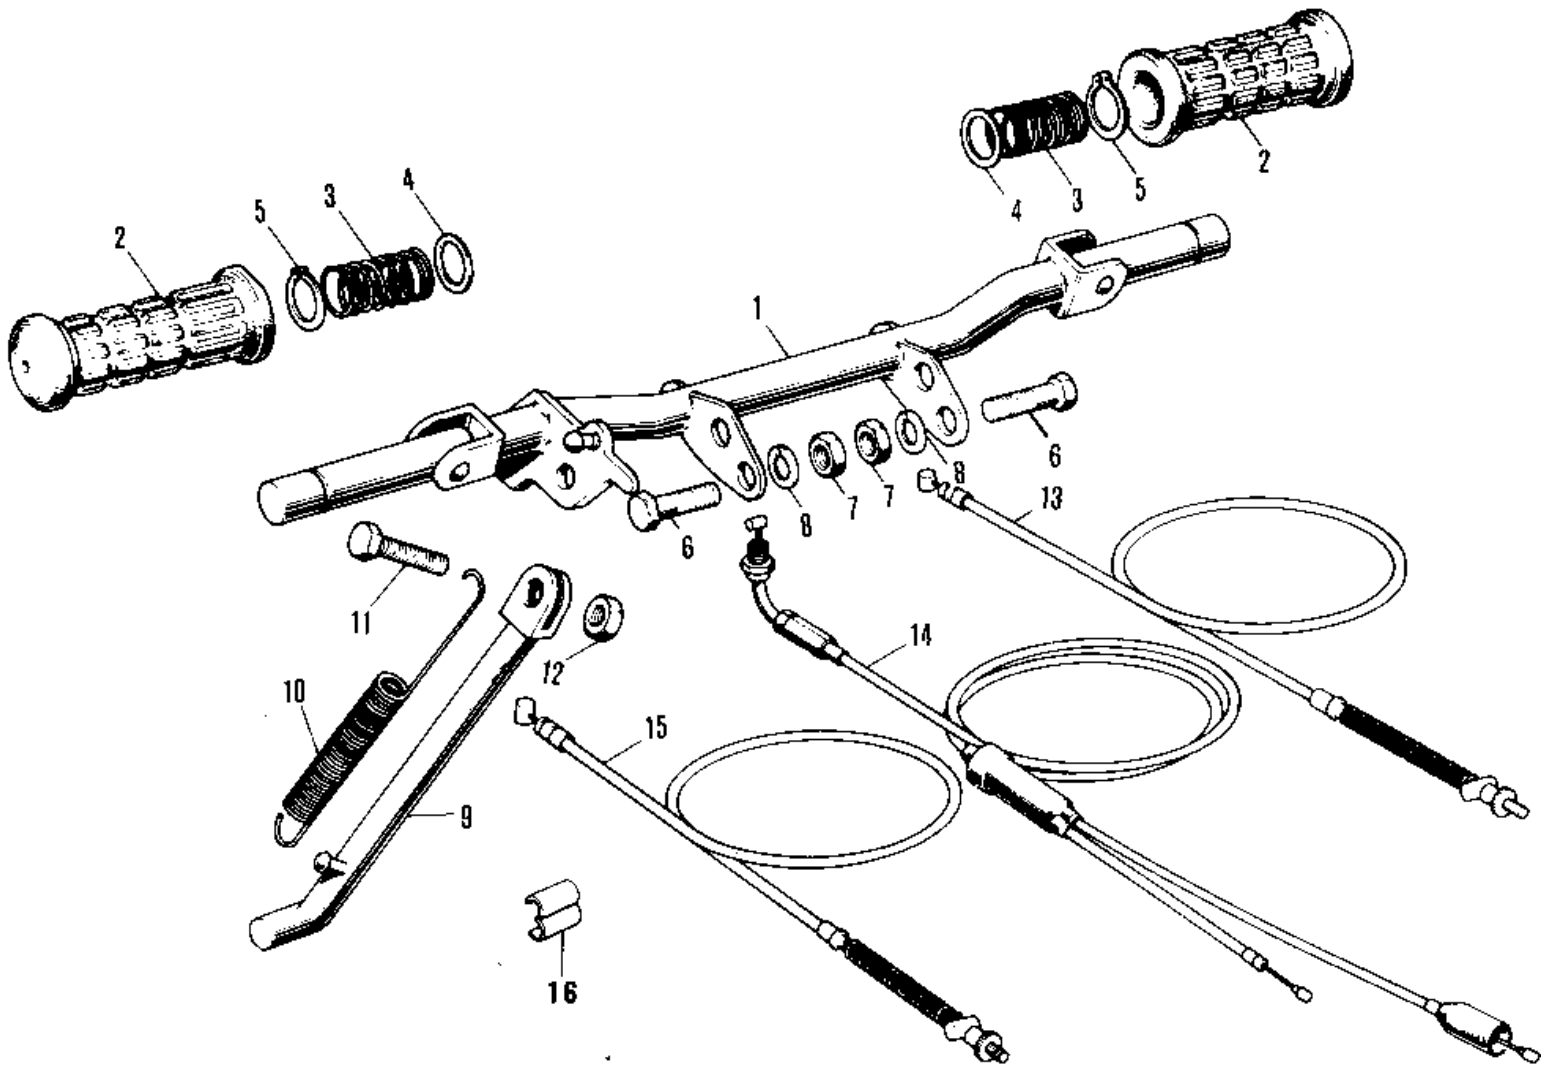

1972 MT1A PARTS DIAGRAM

FOOTRESTS/STAND/CABLES ('76-'80)

1972 MT1A PARTS LIST

FOOTRESTS/STAND/CABLES ('76-'80)

ITEM NAME	PART NUMBER	QUANTITY
BAR-FOOTREST (Ref # 1)	34002-029	1
RUBBER FOOTREST (Ref # 2)	92076-006	2
SPRING FOOTREST PEG (Ref # 3)	34006-002	2
WASHER FOLDING PEG (Ref # 4)	92022-049	2
CIRCLIP 16MM (Ref # 5)	480J1600	2
BOLT,HEX HEAD,10X18 (Ref # 6)	113G1018	2
NUT,10MM (Ref # 7)	314B1000	2
WASHER SPRING 10MM (Ref # 8)	461F1000	2
STAND-SIDE (Ref # 9)	34024-050	1
SPRING MAIN STAND (Ref # 10)	34023-005	1
BOLT,HEX HEAD,10X25 (Ref # 11)	113G1025	1
NUT 10MM (Ref # 12)	315B1000	2
CABLE-FRONT BRAKE (Ref # 13)	54005-058	1
CABLE,THROTTLE (Ref # 14)	54012-129	1
CABLE,THROTTLE (Ref # 14)	54012-1015	1
CABLE-REAR BRAKE (Ref # 15)	54022-020	1
CLAMP-CABLE (Ref # 16)	92037-069	1