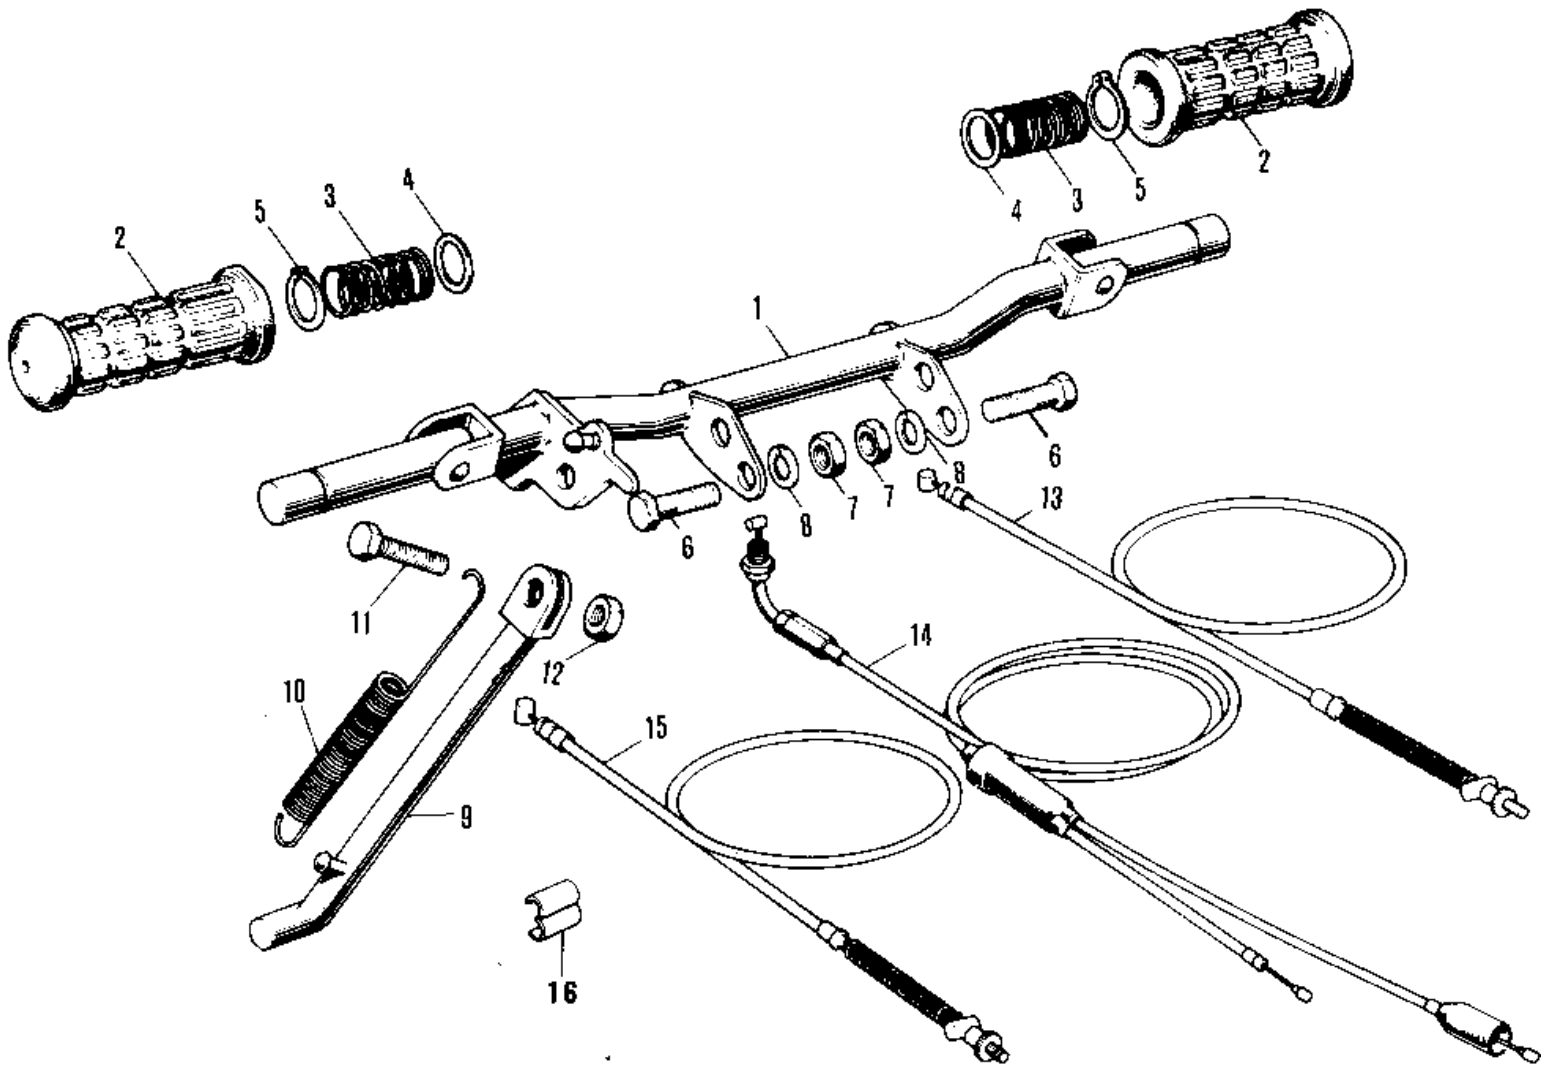

1975 MT1C PARTS DIAGRAM

FOOTRESTS/STAND/CABLES ('76-'80)

1975 MT1C PARTS LIST

FOOTRESTS/STAND/CABLES ('76-'80)

| ITEM NAME | PART NUMBER | QUANTITY |
|--------------------------------|-------------|----------|
| BAR-FOOTREST (Ref # 1) | 34002-029 | |
| RUBBER FOOTREST (Ref # 2) | 92076-006 | |
| SPRING FOOTREST PEG (Ref # 3) | 34006-002 | |
| WASHER FOLDING PEG (Ref # 4) | 92022-049 | |
| CIRCLIP 16MM (Ref # 5) | 480J1600 | |
| BOLT,HEX HEAD,10X18 (Ref # 6) | 113G1018 | |
| NUT,10MM (Ref # 7) | 314B1000 | |
| WASHER SPRING 10MM (Ref # 8) | 461F1000 | |
| STAND-SIDE (Ref # 9) | 34024-050 | |
| SPRING MAIN STAND (Ref # 10) | 34023-005 | |
| BOLT,HEX HEAD,10X25 (Ref # 11) | 113G1025 | |
| NUT 10MM (Ref # 12) | 315B1000 | |
| CABLE-FRONT BRAKE (Ref # 13) | 54005-058 | |
| CABLE,THROTTLE (Ref # 14) | 54012-129 | |
| CABLE,THROTTLE (Ref # 14) | 54012-1015 | |
| CABLE-REAR BRAKE (Ref # 15) | 54022-020 | |
| CLAMP-CABLE (Ref # 16) | 92037-069 | |