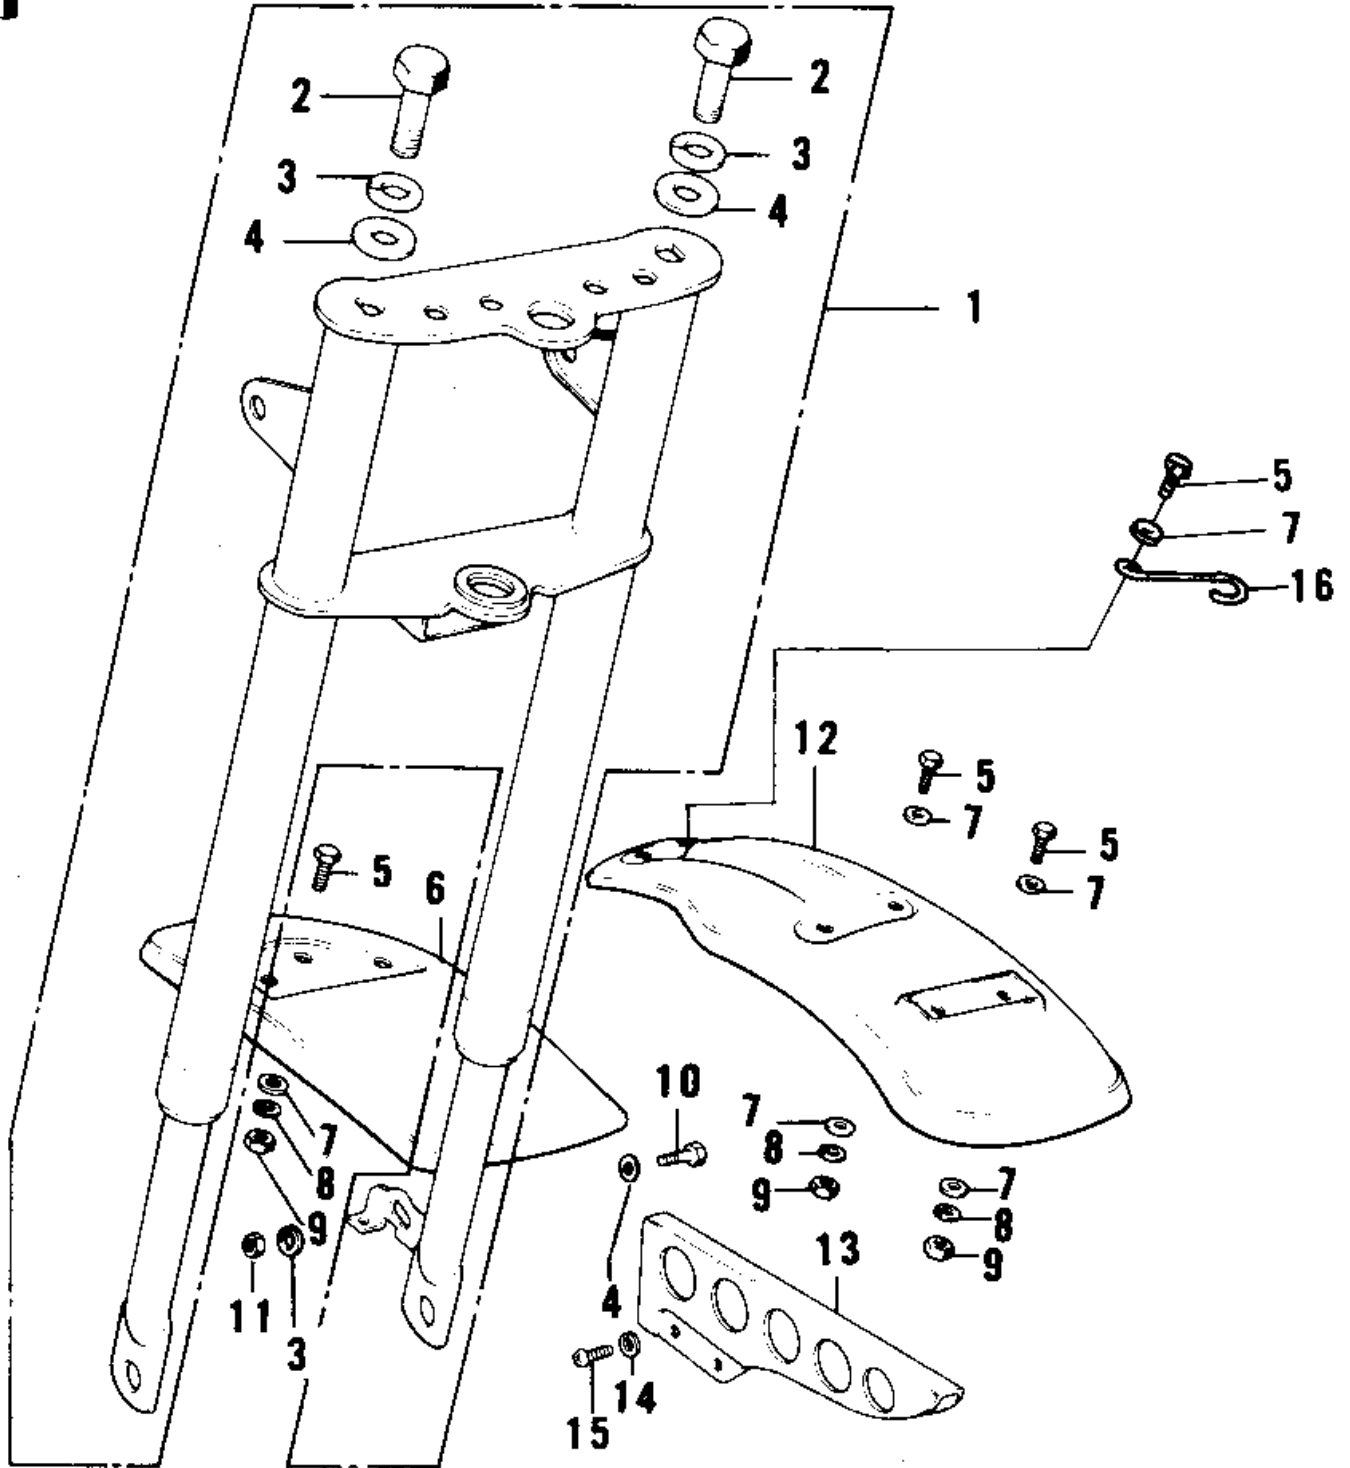

1976 KV75-A5 PARTS DIAGRAM

FRONT FORK/FENDERS/CHAIN COVER ('76-'80)

1976 KV75-A5 PARTS LIST

FRONT FORK/FENDERS/CHAIN COVER ('76-'80)

ITEM NAME	PART NUMBER	QUANTITY
FORK-FRONT (Ref # 1)	44001-159	
BOLT,HEX HEAD,10X25 (Ref # 2)	113N1025	
WASHER SPRING 10MM (Ref # 3)	461F1000	
WASHER PLAIN 10MM (Ref # 4)	411B1000	
BOLT-UPSET 6X14 (Ref # 5)	112B0614	
FENDER-FR,BLACK (Ref # 6)	35004-087-10	
WASHER PLAIN (Ref # 7)	92022-024	
WASHER SPRING 6MM (Ref # 8)	461F0600	
NUT 6MM (Ref # 9)	311B0600	
NUT 6MM (Ref # 9)	311B0600	
BOLT-UPSET,10X20 (Ref # 10)	112B1020	
NUT,10MM (Ref # 11)	314B1000	
FENDER-RR,BLACK (Ref # 12)	35023-013-10	
CASE-CHAIN,BLACK (Ref # 13)	36014-036-21	
WASHER SPRING 6MM (Ref # 14)	461F0600	
SCREW PAN HEAD 6X10 (Ref # 15)	220B0610	
CLAMP,CABLE (Ref # 16)	92037-172	