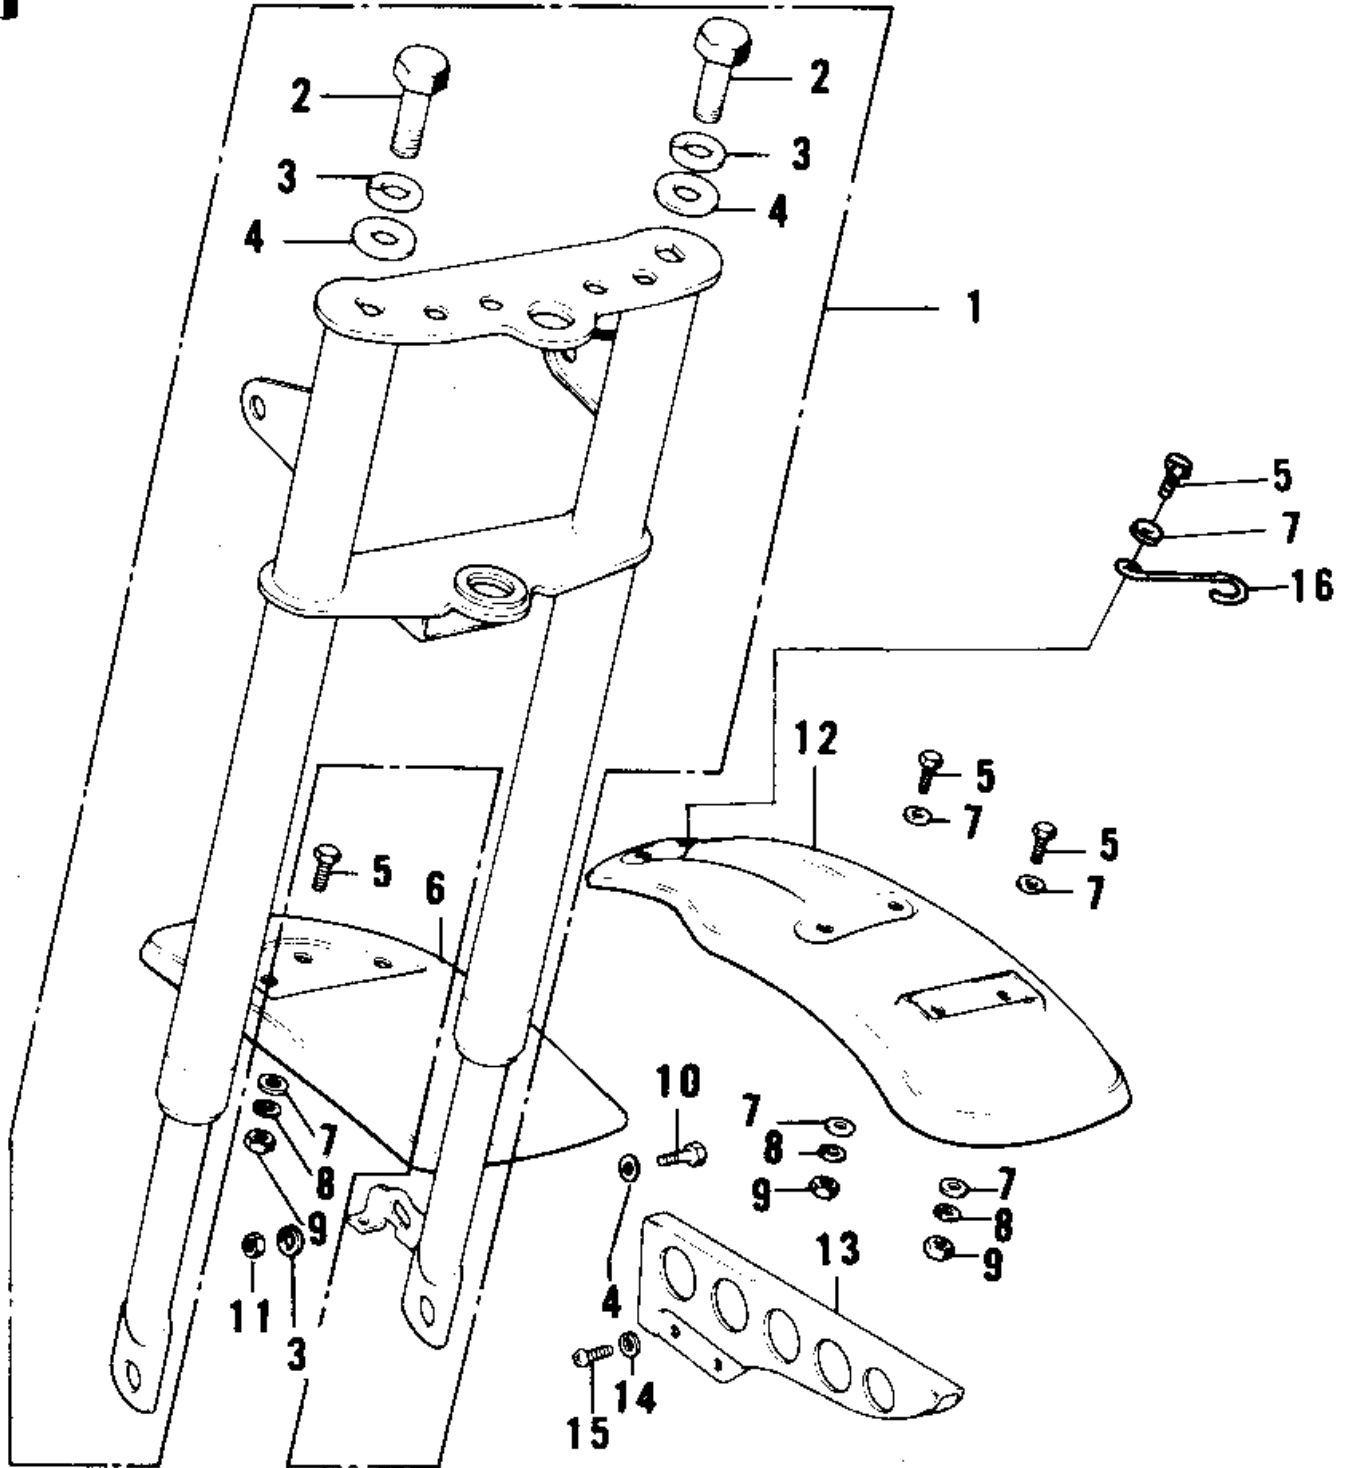

1978 KV75-A7 PARTS DIAGRAM

FRONT FORK/FENDERS/CHAIN COVER ('76-'80)

1978 KV75-A7 PARTS LIST

FRONT FORK/FENDERS/CHAIN COVER ('76-'80)

ITEM NAME	PART NUMBER	QUANTITY
FORK-FRONT (Ref # 1)	44001-159	1
BOLT,HEX HEAD,10X25 (Ref # 2)	113N1025	2
WASHER SPRING 10MM (Ref # 3)	461F1000	3
WASHER PLAIN 10MM (Ref # 4)	411B1000	3
BOLT-UPSET 6X14 (Ref # 5)	112B0614	9
FENDER-FR,BLACK (Ref # 6)	35004-087-10	1
WASHER PLAIN (Ref # 7)	92022-024	11
WASHER SPRING 6MM (Ref # 8)	461F0600	9
NUT 6MM (Ref # 9)	311B0600	9
NUT 6MM (Ref # 9)	311B0600	9
BOLT-UPSET,10X20 (Ref # 10)	112B1020	1
NUT,10MM (Ref # 11)	314B1000	1
FENDER-RR,BLACK (Ref # 12)	35023-013-10	1
CASE-CHAIN,BLACK (Ref # 13)	36014-036-21	1
WASHER SPRING 6MM (Ref # 14)	461F0600	2
SCREW PAN HEAD 6X10 (Ref # 15)	220B0610	2
CLAMP,CABLE (Ref # 16)	92037-172	1