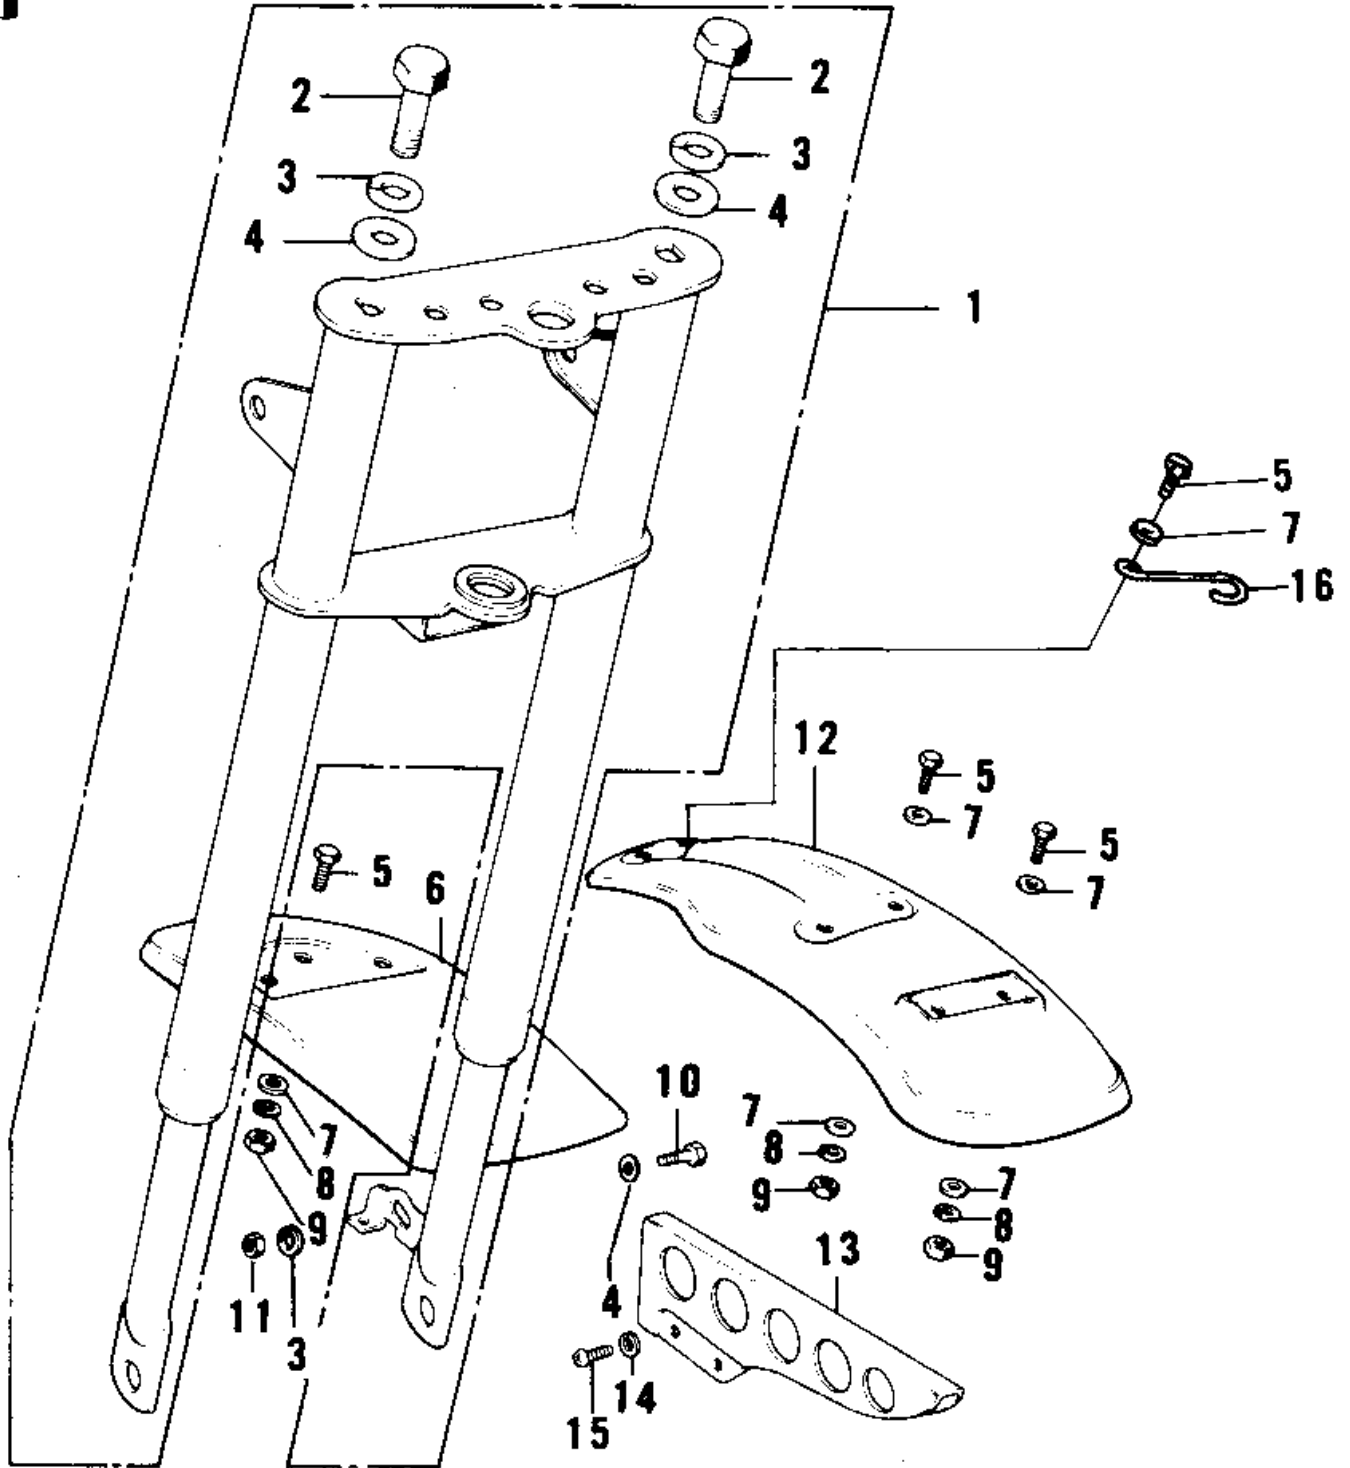

1979 KV75-A8 PARTS DIAGRAM

FRONT FORK/FENDERS/CHAIN COVER ('76-'80)

1979 KV75-A8 PARTS LIST

FRONT FORK/FENDERS/CHAIN COVER ('76-'80)

| ITEM NAME | PART NUMBER | QUANTITY |
|--------------------------------|--------------|----------|
| FORK-FRONT (Ref # 1) | 44001-159 | 1 |
| BOLT,HEX HEAD,10X25 (Ref # 2) | 113N1025 | 2 |
| WASHER SPRING 10MM (Ref # 3) | 461F1000 | 3 |
| WASHER PLAIN 10MM (Ref # 4) | 411B1000 | 3 |
| BOLT-UPSET 6X14 (Ref # 5) | 112B0614 | 9 |
| FENDER-FR,BLACK (Ref # 6) | 35004-087-10 | 1 |
| WASHER PLAIN (Ref # 7) | 92022-024 | 11 |
| WASHER SPRING 6MM (Ref # 8) | 461F0600 | 9 |
| NUT 6MM (Ref # 9) | 311B0600 | 9 |
| NUT 6MM (Ref # 9) | 311B0600 | 9 |
| BOLT-UPSET,10X20 (Ref # 10) | 112B1020 | 1 |
| NUT,10MM (Ref # 11) | 314B1000 | 1 |
| FENDER-RR,BLACK (Ref # 12) | 35023-013-10 | 1 |
| CASE-CHAIN,BLACK (Ref # 13) | 36014-036-21 | 1 |
| WASHER SPRING 6MM (Ref # 14) | 461F0600 | 2 |
| SCREW PAN HEAD 6X10 (Ref # 15) | 220B0610 | 2 |
| CLAMP,CABLE (Ref # 16) | 92037-172 | 1 |