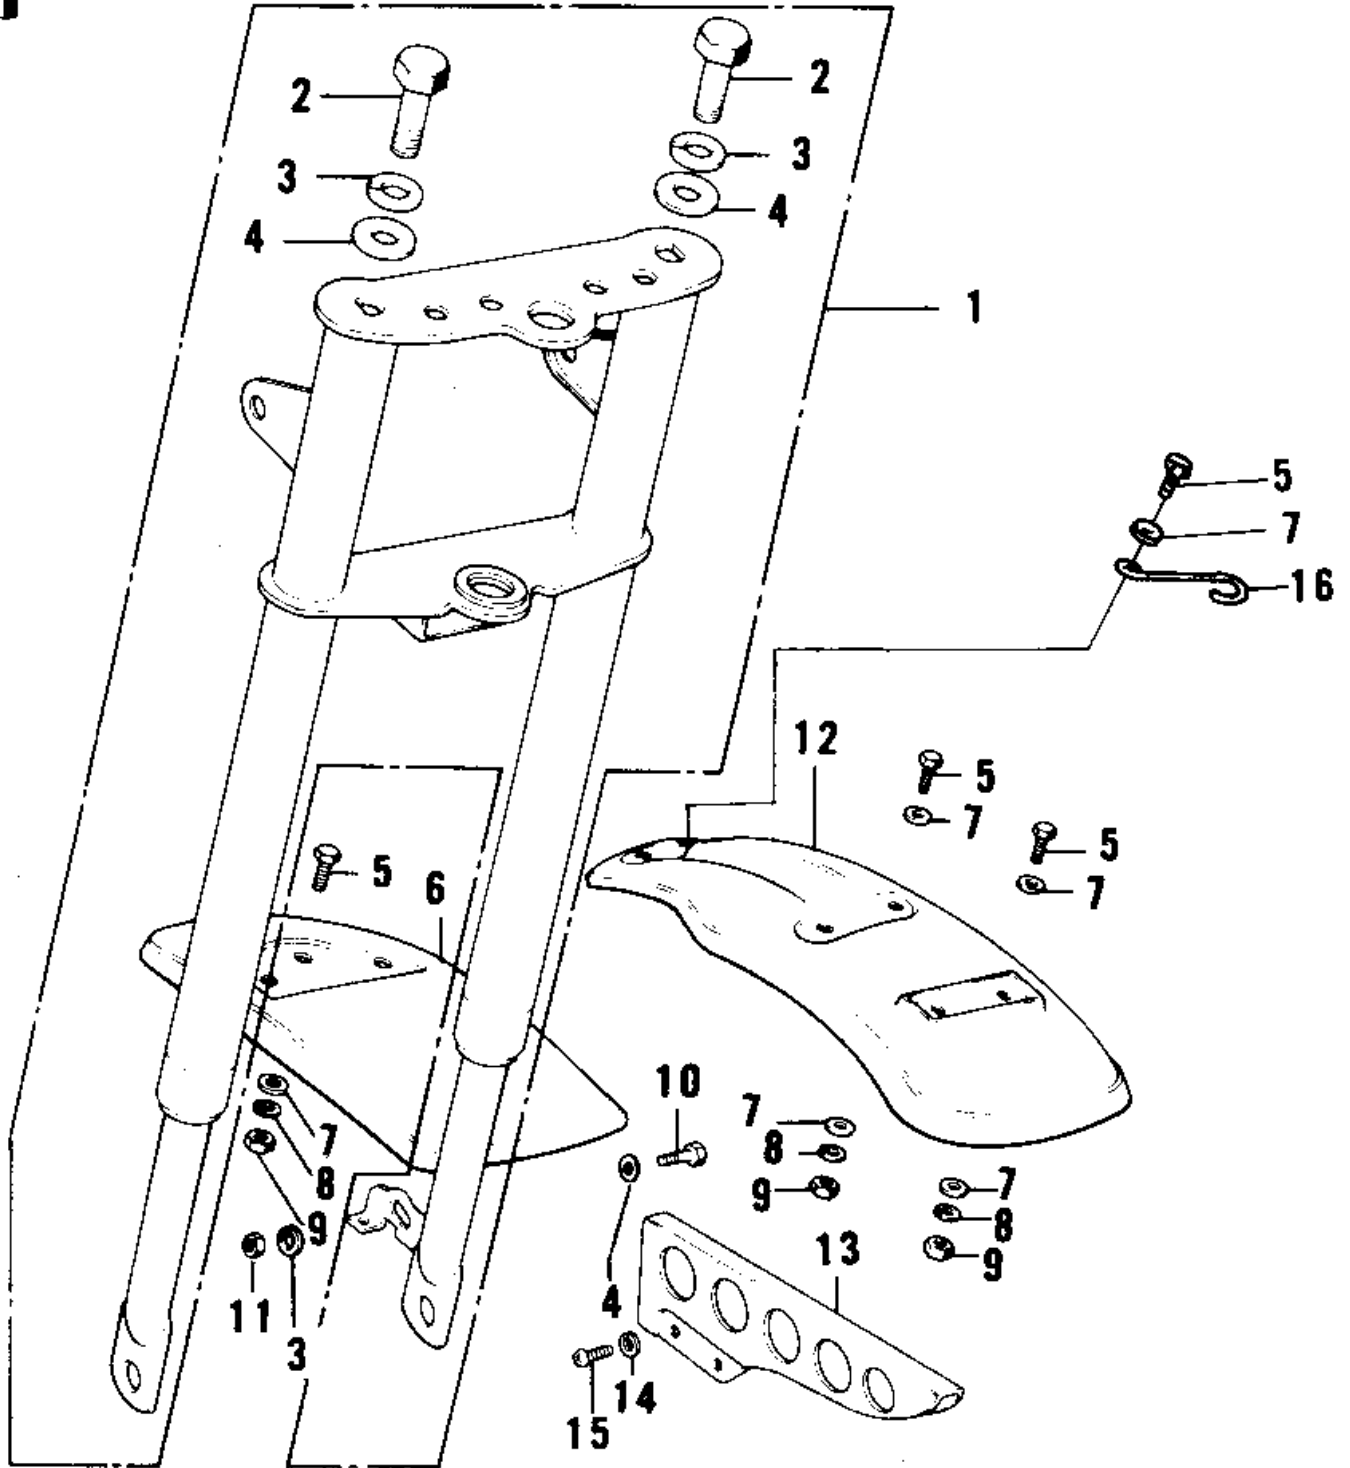

1974 MT1B PARTS DIAGRAM

FRONT FORK/FENDERS/CHAIN COVER ('76-'80)

1974 MT1B PARTS LIST

FRONT FORK/FENDERS/CHAIN COVER ('76-'80)

ITEM NAME	PART NUMBER	QUANTITY
FORK-FRONT (Ref # 1)	44001-159	
BOLT,HEX HEAD,10X25 (Ref # 2)	113N1025	
WASHER SPRING 10MM (Ref # 3)	461F1000	
WASHER PLAIN 10MM (Ref # 4)	411B1000	
BOLT-UPSET 6X14 (Ref # 5)	112B0614	
FENDER-FR,BLACK (Ref # 6)	35004-087-10	
WASHER PLAIN (Ref # 7)	92022-024	
WASHER SPRING 6MM (Ref # 8)	461F0600	
NUT 6MM (Ref # 9)	311B0600	
NUT 6MM (Ref # 9)	311B0600	
BOLT-UPSET,10X20 (Ref # 10)	112B1020	
NUT,10MM (Ref # 11)	314B1000	
FENDER-RR,BLACK (Ref # 12)	35023-013-10	
CASE-CHAIN,BLACK (Ref # 13)	36014-036-21	
WASHER SPRING 6MM (Ref # 14)	461F0600	
SCREW PAN HEAD 6X10 (Ref # 15)	220B0610	
CLAMP,CABLE (Ref # 16)	92037-172	