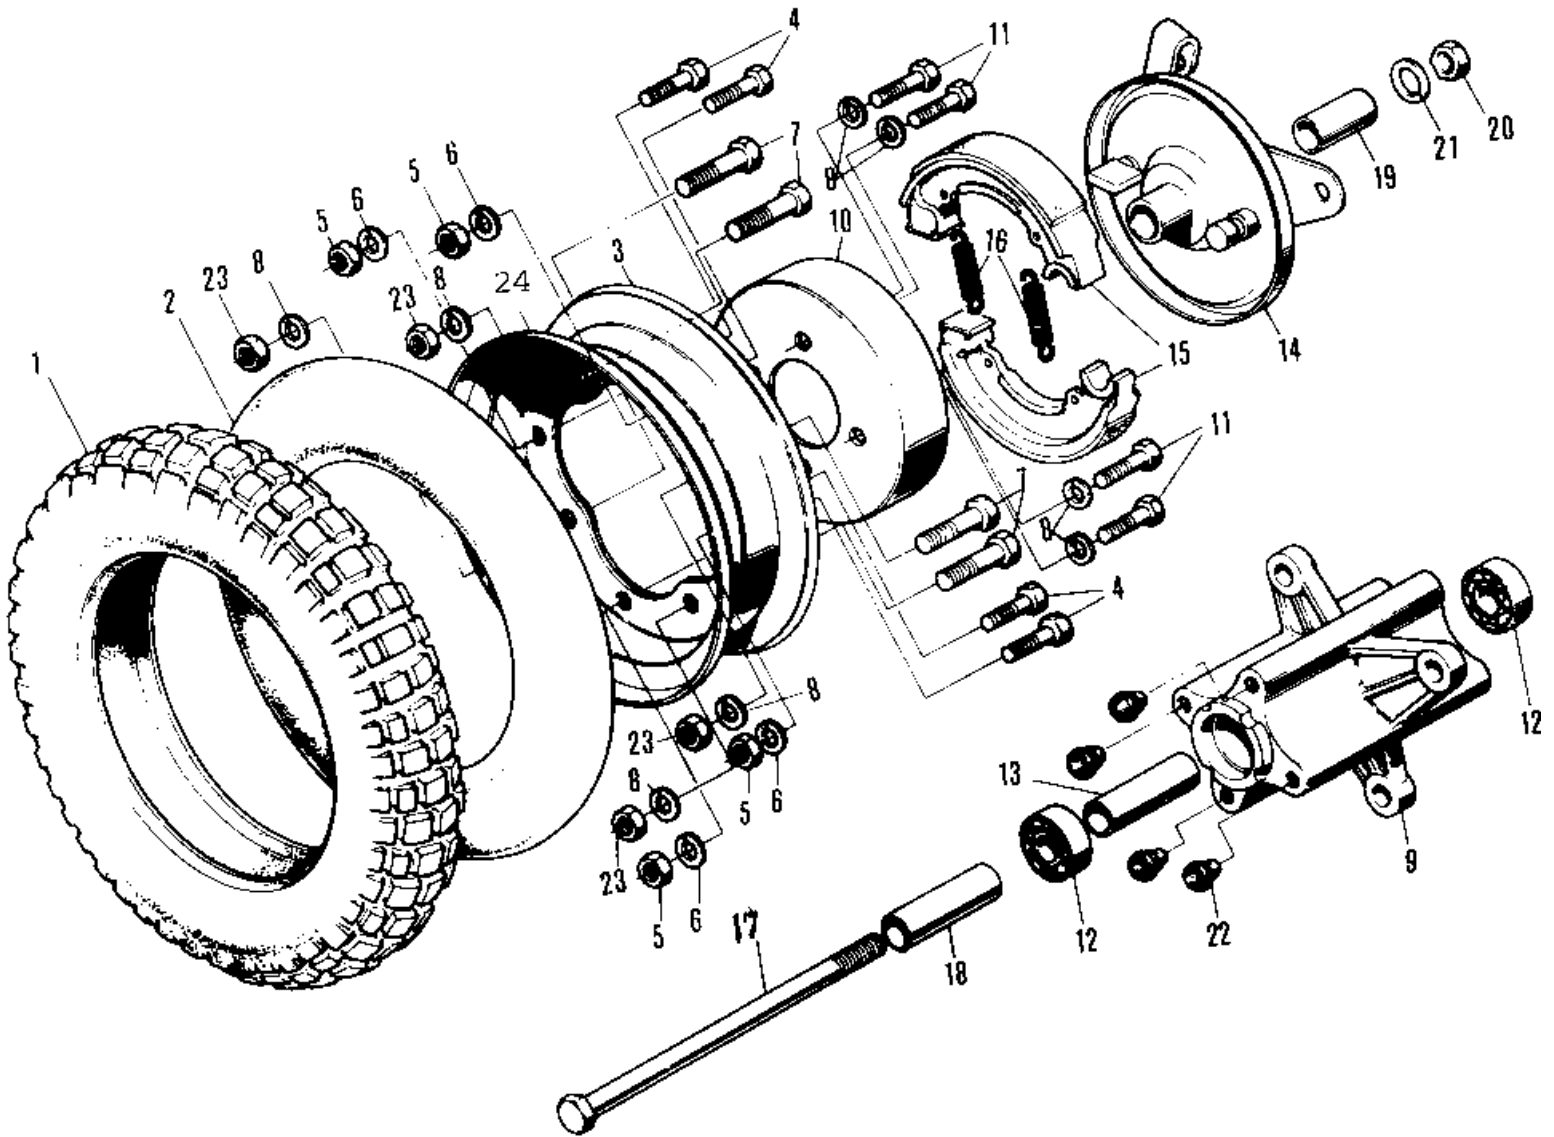

1976 KV75-A5 PARTS DIAGRAM

FRONT WHEEL/TIRE/HUB/BRAKE ('76-'80)

1976 KV75-A5 PARTS LIST

FRONT WHEEL/TIRE/HUB/BRAKE ('76-'80)

ITEM NAME	PART NUMBER	QUANTITY
UNAVAILABLE IN PRICE BOOK (Ref # 1)	41021-052	
TUBE 350-8 (Ref # 2)	41022-037	
RIM,2.50-8 (Ref # 3)	41025-081	
BOLT,HEX HEAD,10X16 (Ref # 4)	113G1016	
NUT,10MM (Ref # 5)	314B1000	
WASHER SPRING 10MM (Ref # 6)	461F1000	
BOLT,HEX HEAD,10X25 (Ref # 7)	113G1025	
WASHER SPRING 10MM (Ref # 8)	461F1000	
DRUM ASSY-REAR BRAKE (Ref # 8 13)	42005-025	
DRUM-BRAKE (Ref # 10)	41054-003	
BOLT-HEX HEAD,10X28 (Ref # 11)	92001-017	
BEARING-BALL #6201Z (Ref # 12)	601B6201Z	
SPACER-BEARING (Ref # 13)	42010-020	
PANEL ASSY-FRNT BRAKE (Ref # 14 16)	41035-031	
PANEL-ASY,FR BRK (Ref # 14 16)	41035-1009	
SHOE,BRAKE (Ref # 15 16)	41048-1010	
SHOE,BRAKE (Ref # 15 16)	41048-1010	
SPRING-BRAKE SHOE (Ref # 16)	41049-009	
AXLE-FRONT (Ref # 17)	41068-033	
COLLAR-FRONT AXLE,R.H (Ref # 18)	41069-013	
COLLAR-FRONT AXLE,L.H (Ref # 19)	41069-014	
NUT-HEX-FINE (Ref # 20)	314B1200	
NUT-HEX-FINE (Ref # 20)	314B1200	
WASHER SPRING 12MM (Ref # 21)	461F1200	
PLUG RUBBER (Ref # 22)	92074-005	
NUT,10MM (Ref # 23)	314B1000	
RIM,2.50-8 (Ref # 24)	41025-082	