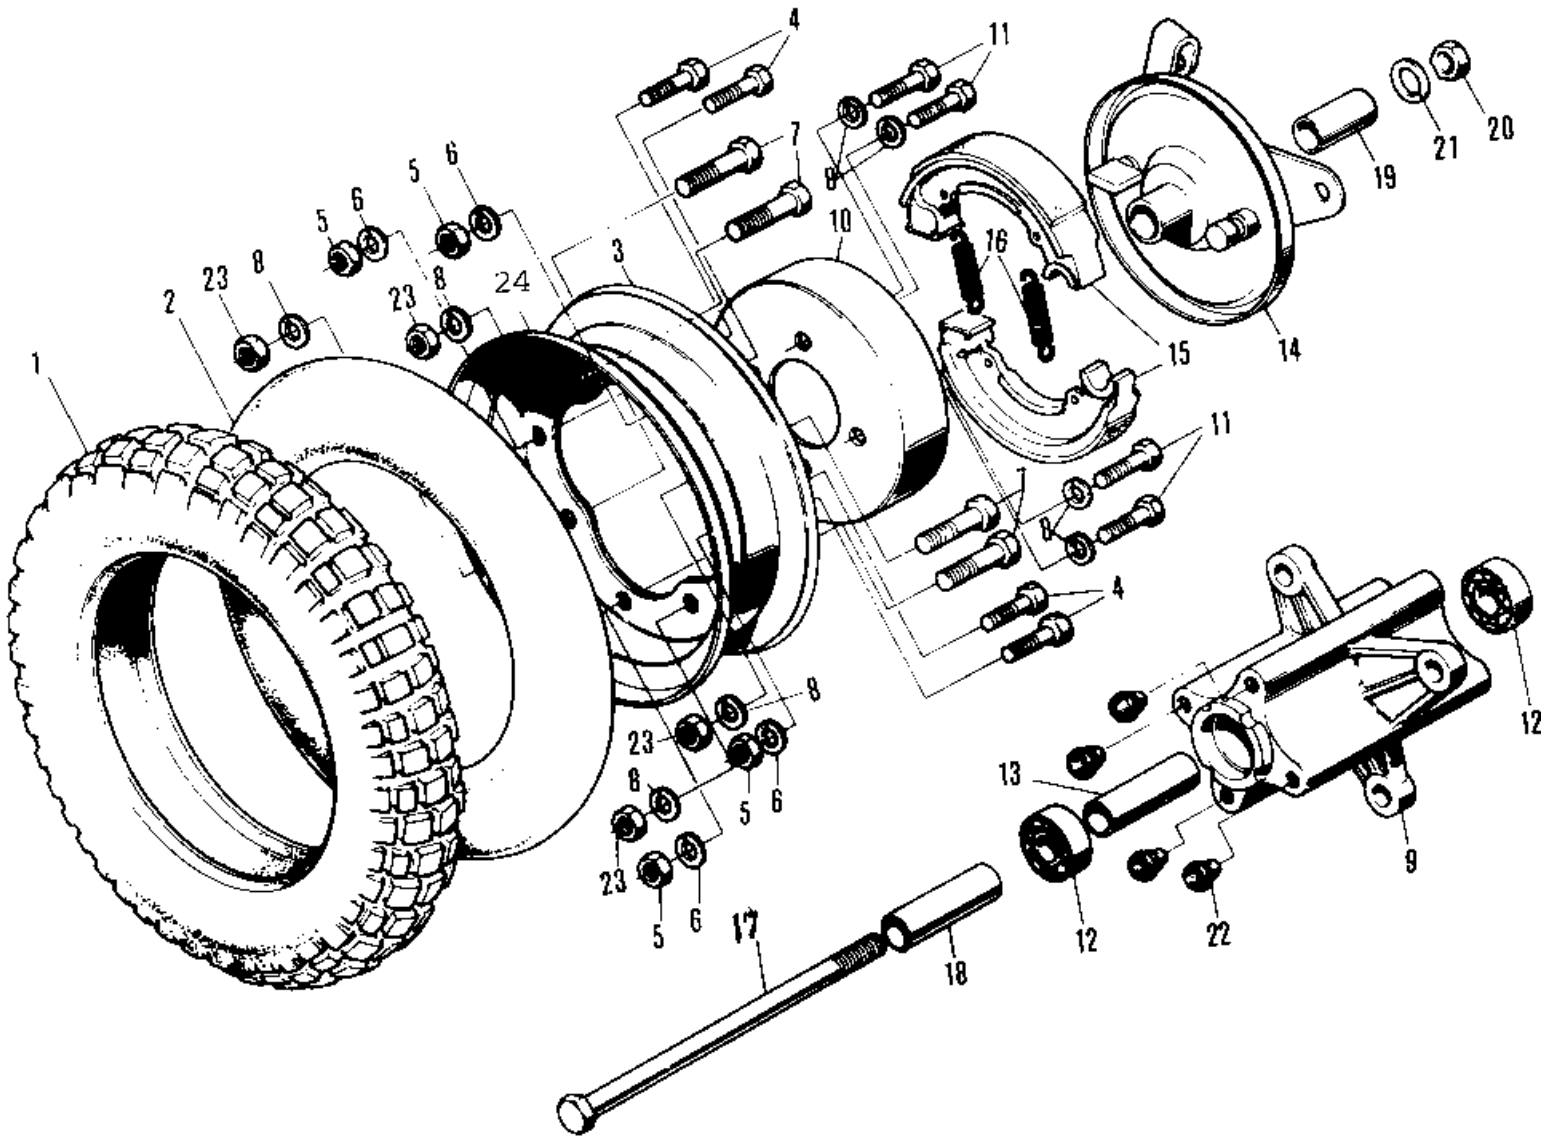

# 1979 KV75-A8 PARTS DIAGRAM

FRONT WHEEL/TIRE/HUB/BRAKE ('76-'80)

# 1979 KV75-A8 PARTS LIST

FRONT WHEEL/TIRE/HUB/BRAKE ('76-'80)

ITEM NAME	PART NUMBER	QUANTITY
UNAVAILABLE IN PRICE BOOK (Ref # 1)	41021-052	1
TUBE 350-8 (Ref # 2)	41022-037	1
RIM,2.50-8 (Ref # 3)	41025-081	1
BOLT,HEX HEAD,10X16 (Ref # 4)	113G1016	4
NUT,10MM (Ref # 5)	314B1000	4
WASHER SPRING 10MM (Ref # 6)	461F1000	4
BOLT,HEX HEAD,10X25 (Ref # 7)	113G1025	4
WASHER SPRING 10MM (Ref # 8)	461F1000	8
DRUM ASSY-REAR BRAKE (Ref # 8 13)	42005-025	1
DRUM-BRAKE (Ref # 10)	41054-003	1
BOLT-HEX HEAD,10X28 (Ref # 11)	92001-017	4
BEARING-BALL #6201Z (Ref # 12)	601B6201Z	2
SPACER-BEARING (Ref # 13)	42010-020	1
PANEL ASSY-FRNT BRAKE (Ref # 14 16)	41035-031	1
PANEL-ASY,FR BRK (Ref # 14 16)	41035-1009	1
SHOE,BRAKE (Ref # 15 16)	41048-1010	1
SHOE,BRAKE (Ref # 15 16)	41048-1010	2
SPRING-BRAKE SHOE (Ref # 16)	41049-009	2
AXLE-FRONT (Ref # 17)	41068-033	1
COLLAR-FRONT AXLE,R.H (Ref # 18)	41069-013	1
COLLAR-FRONT AXLE,L.H (Ref # 19)	41069-014	1
NUT-HEX-FINE (Ref # 20)	314B1200	1
NUT-HEX-FINE (Ref # 20)	314B1200	1
WASHER SPRING 12MM (Ref # 21)	461F1200	1
PLUG RUBBER (Ref # 22)	92074-005	4
NUT,10MM (Ref # 23)	314B1000	4
RIM,2.50-8 (Ref # 24)	41025-082	1