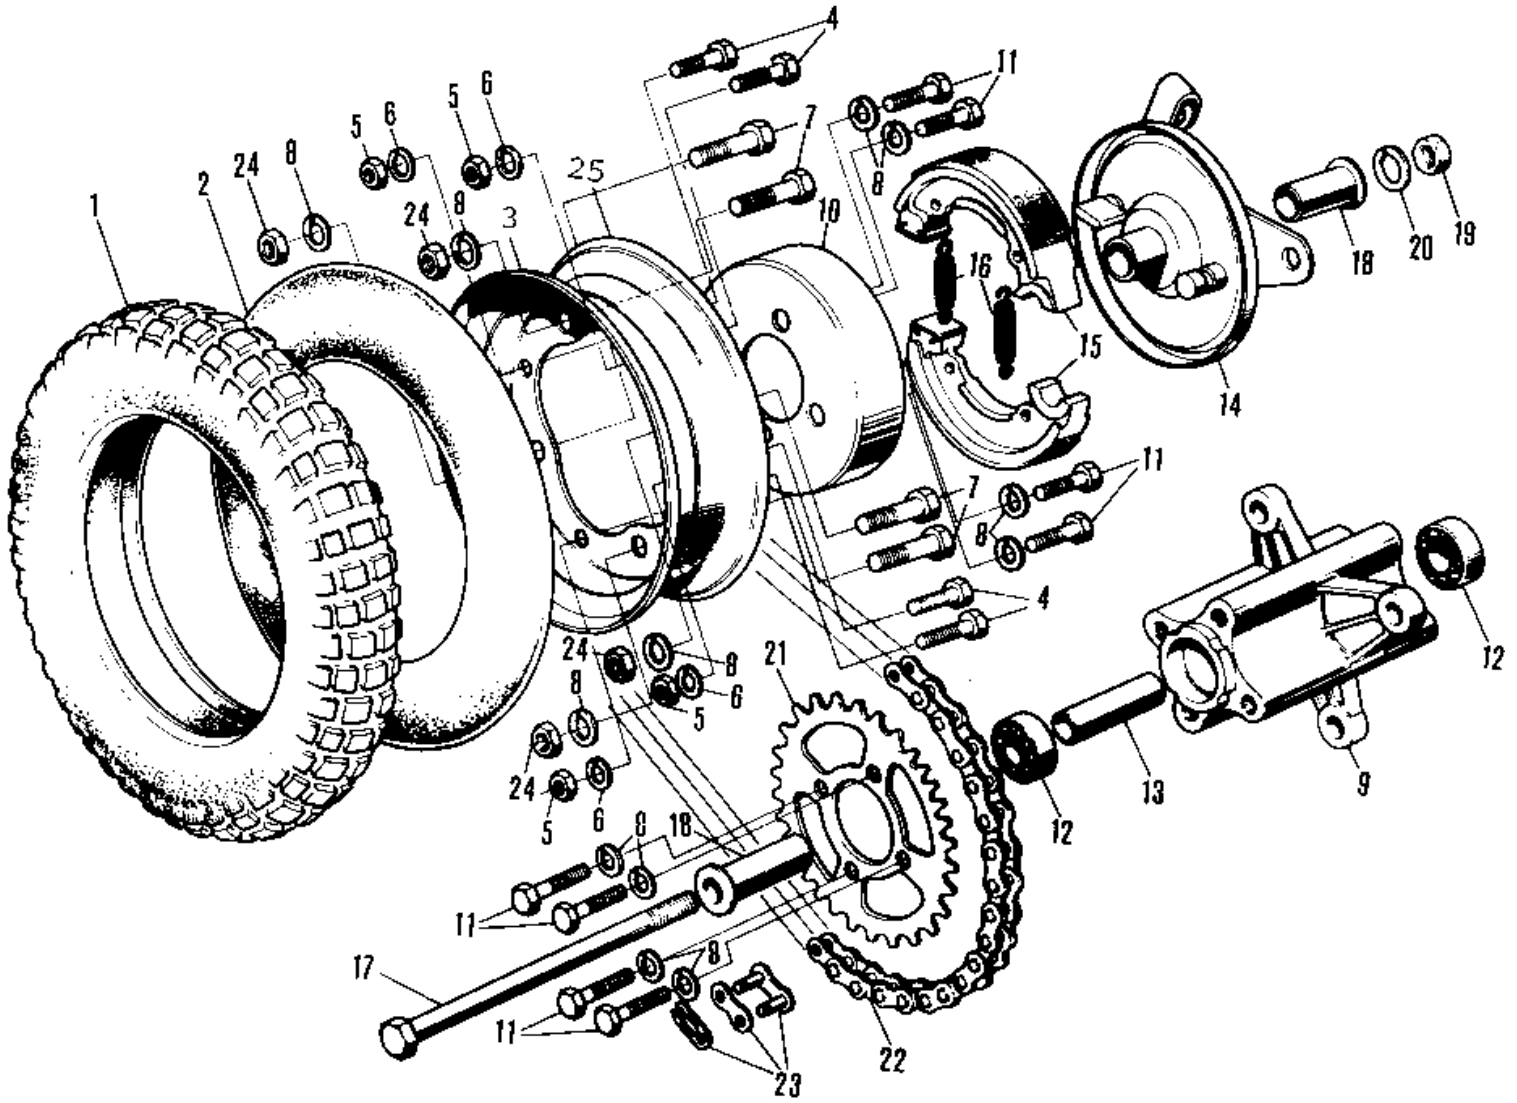

1976 KV75-A5 PARTS DIAGRAM

REAR WHEEL/TIRE/HUB/BRAKE/CHAIN ('76-'80)

1976 KV75-A5 PARTS LIST

REAR WHEEL/TIRE/HUB/BRAKE/CHAIN ('76-'80)

ITEM NAME	PART NUMBER	QUANTITY
UNAVAILABLE IN PRICE BOOK (Ref # 1)	41021-052	
TUBE 350-8 (Ref # 2)	41022-037	
RIM,2.50-8 (Ref # 3)	41025-081	
BOLT,HEX HEAD,10X16 (Ref # 4)	113G1016	
NUT,10MM (Ref # 5)	314B1000	
WASHER SPRING 10MM (Ref # 6)	461F1000	
BOLT,HEX HEAD,10X25 (Ref # 7)	113G1025	
WASHER SPRING 10MM (Ref # 8)	461F1000	
DRUM ASSY-REAR BRAKE (Ref # 8 13)	42005-025	
DRUM-BRAKE (Ref # 10)	41054-003	
BOLT-HEX HEAD,10X28 (Ref # 11)	92001-017	
BEARING-BALL #6201Z (Ref # 12)	601B6201Z	
SPACER-BEARING (Ref # 13)	42010-020	
PANEL-ASY,RR BRK (Ref # 14 16)	42006-056	
PANEL-ASY,RR BRK (Ref # 14 16)	41035-1010	
SHOE,BRAKE (Ref # 15,16)	41048-1010	
SHOE,BRAKE (Ref # 15,16)	41048-1010	
SPRING-BRAKE SHOE (Ref # 16)	41049-009	
AXLE-REAR (Ref # 17)	42031-028	
COLLAR-REAR AXLE (Ref # 18)	42032-029	
NUT-HEX-FINE (Ref # 19)	314B1200	
WASHER SPRING 12MM (Ref # 20)	461F1200	
REAR SPROCKET 33T (Ref # 21)	42041-086	
DR CHAIN 420X88 (Ref # 22)	92057-1006	
DR CHAIN 420X88 (Ref # 22)	92057-1006	
CHAIN JOINT 420 (Ref # 23)	92058-003	
NUT,10MM (Ref # 24)	314B1000	
RIM,2.50-8 (Ref # 25)	41025-082	