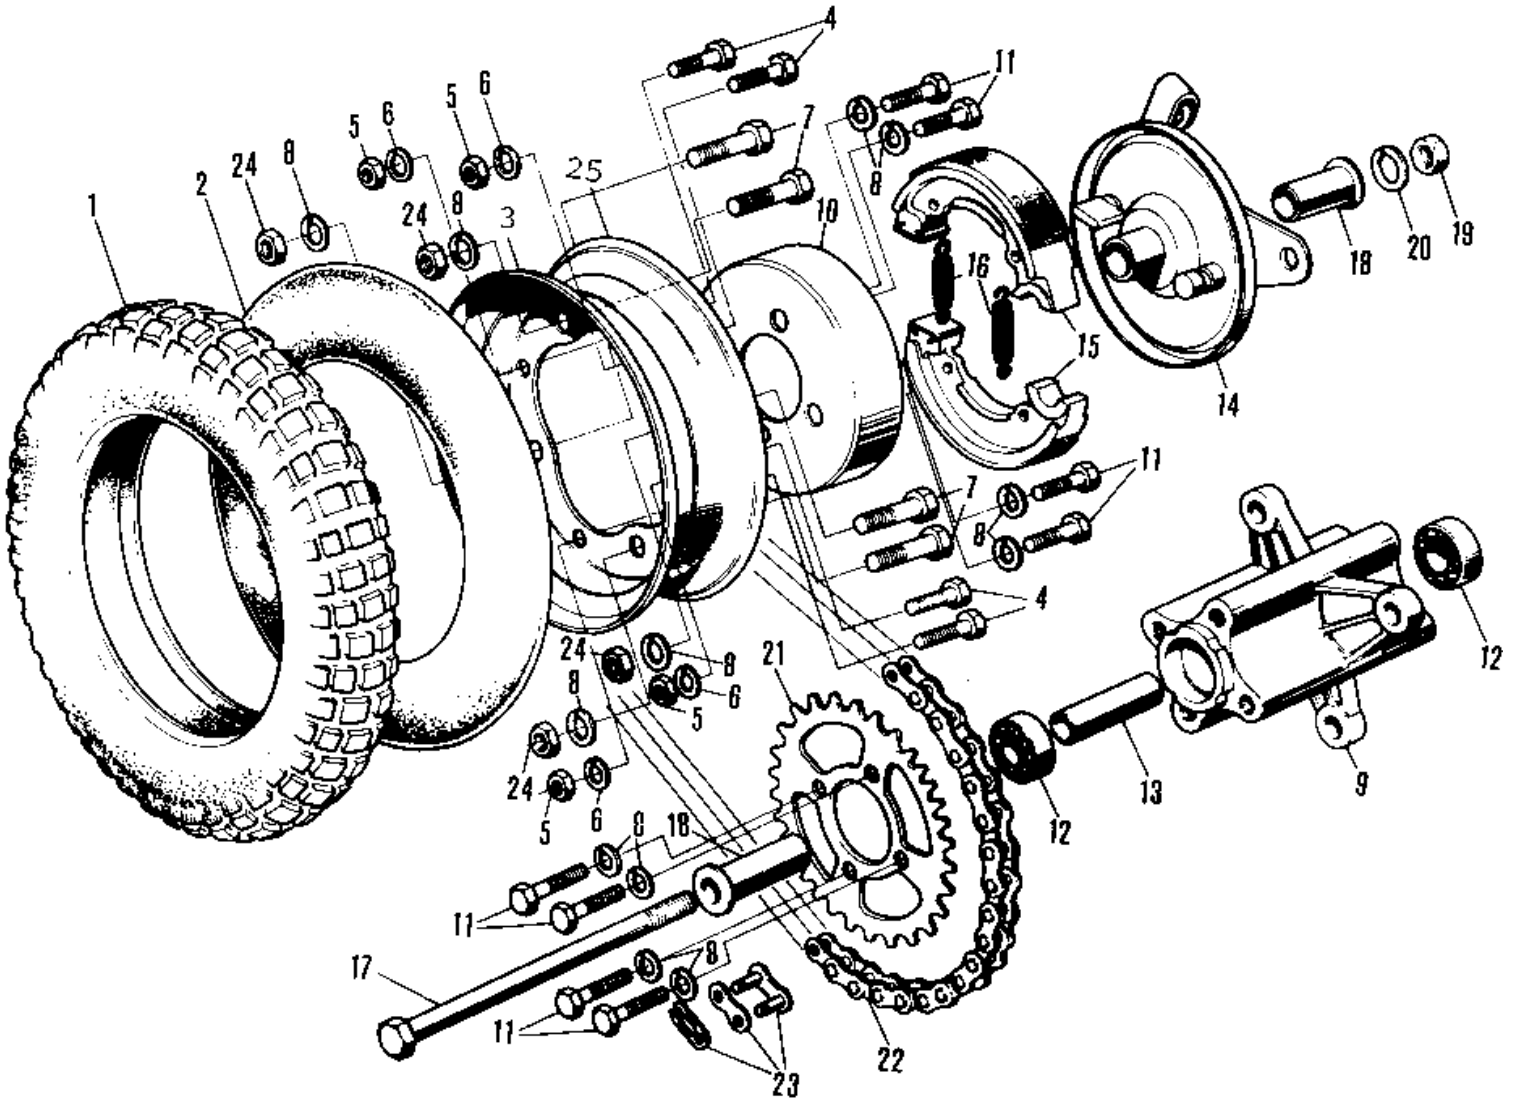

# 1978 KV75-A7 PARTS DIAGRAM

REAR WHEEL/TIRE/HUB/BRAKE/CHAIN ('76-'80)

# 1978 KV75-A7 PARTS LIST

REAR WHEEL/TIRE/HUB/BRAKE/CHAIN ('76-'80)

ITEM NAME	PART NUMBER	QUANTITY
UNAVAILABLE IN PRICE BOOK (Ref # 1)	41021-052	1
TUBE 350-8 (Ref # 2)	41022-037	1
RIM,2.50-8 (Ref # 3)	41025-081	1
BOLT,HEX HEAD,10X16 (Ref # 4)	113G1016	4
NUT,10MM (Ref # 5)	314B1000	4
WASHER SPRING 10MM (Ref # 6)	461F1000	4
BOLT,HEX HEAD,10X25 (Ref # 7)	113G1025	4
WASHER SPRING 10MM (Ref # 8)	461F1000	12
DRUM ASSY-REAR BRAKE (Ref # 8 13)	42005-025	1
DRUM-BRAKE (Ref # 10)	41054-003	1
BOLT-HEX HEAD,10X28 (Ref # 11)	92001-017	8
BEARING-BALL #6201Z (Ref # 12)	601B6201Z	2
SPACER-BEARING (Ref # 13)	42010-020	1
PANEL-ASY,RR BRK (Ref # 14 16)	42006-056	1
PANEL-ASY,RR BRK (Ref # 14 16)	41035-1010	1
SHOE,BRAKE (Ref # 15,16)	41048-1010	1
SHOE,BRAKE (Ref # 15,16)	41048-1010	2
SPRING-BRAKE SHOE (Ref # 16)	41049-009	2
AXLE-REAR (Ref # 17)	42031-028	1
COLLAR-REAR AXLE (Ref # 18)	42032-029	2
NUT-HEX-FINE (Ref # 19)	314B1200	1
WASHER SPRING 12MM (Ref # 20)	461F1200	1
REAR SPROCKET 33T (Ref # 21)	42041-086	1
DR CHAIN 420X88 (Ref # 22)	92057-1006	1
DR CHAIN 420X88 (Ref # 22)	92057-1006	1
CHAIN JOINT 420 (Ref # 23)	92058-003	1
NUT,10MM (Ref # 24)	314B1000	4
RIM,2.50-8 (Ref # 25)	41025-082	1