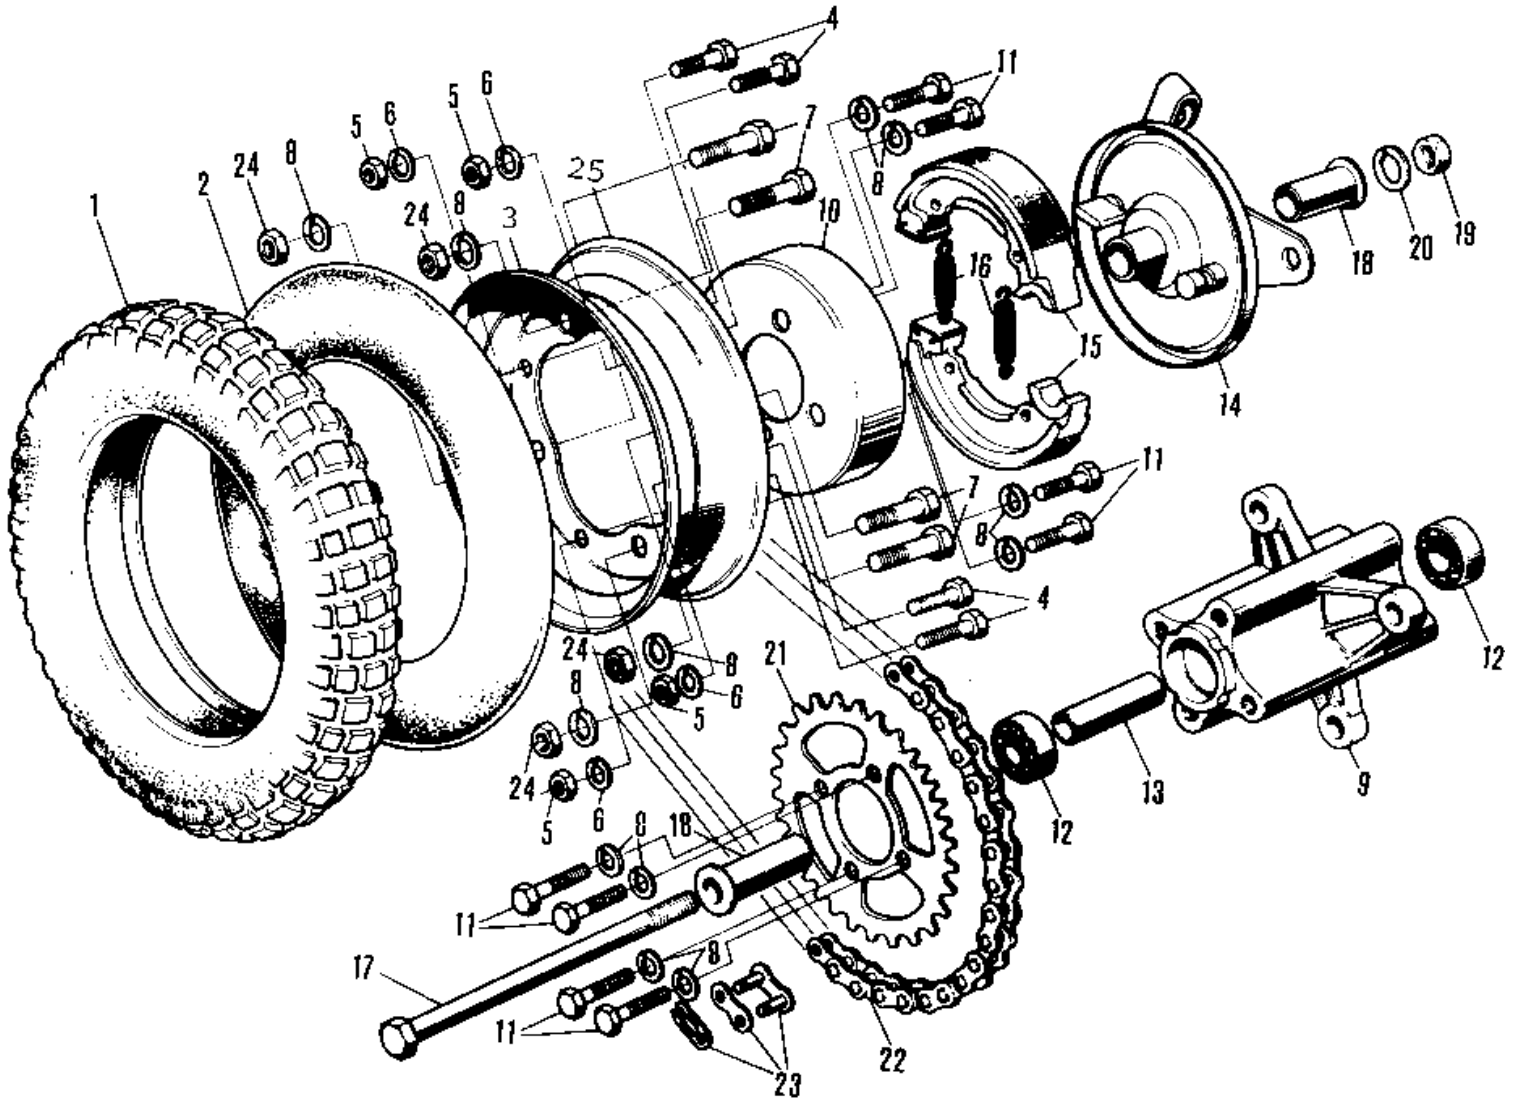

1979 KV75-A8 PARTS DIAGRAM

REAR WHEEL/TIRE/HUB/BRAKE/CHAIN ('76-'80)

1979 KV75-A8 PARTS LIST

REAR WHEEL/TIRE/HUB/BRAKE/CHAIN ('76-'80)

ITEM NAME	PART NUMBER	QUANTITY
UNAVAILABLE IN PRICE BOOK (Ref # 1)	41021-052	1
TUBE 350-8 (Ref # 2)	41022-037	1
RIM,2.50-8 (Ref # 3)	41025-081	1
BOLT,HEX HEAD,10X16 (Ref # 4)	113G1016	4
NUT,10MM (Ref # 5)	314B1000	4
WASHER SPRING 10MM (Ref # 6)	461F1000	4
BOLT,HEX HEAD,10X25 (Ref # 7)	113G1025	4
WASHER SPRING 10MM (Ref # 8)	461F1000	12
DRUM ASSY-REAR BRAKE (Ref # 8 13)	42005-025	1
DRUM-BRAKE (Ref # 10)	41054-003	1
BOLT-HEX HEAD,10X28 (Ref # 11)	92001-017	8
BEARING-BALL #6201Z (Ref # 12)	601B6201Z	2
SPACER-BEARING (Ref # 13)	42010-020	1
PANEL-ASY,RR BRK (Ref # 14 16)	42006-056	1
PANEL-ASY,RR BRK (Ref # 14 16)	41035-1010	1
SHOE,BRAKE (Ref # 15,16)	41048-1010	1
SHOE,BRAKE (Ref # 15,16)	41048-1010	2
SPRING-BRAKE SHOE (Ref # 16)	41049-009	2
AXLE-REAR (Ref # 17)	42031-028	1
COLLAR-REAR AXLE (Ref # 18)	42032-029	2
NUT-HEX-FINE (Ref # 19)	314B1200	1
WASHER SPRING 12MM (Ref # 20)	461F1200	1
REAR SPROCKET 33T (Ref # 21)	42041-086	1
DR CHAIN 420X88 (Ref # 22)	92057-1006	1
DR CHAIN 420X88 (Ref # 22)	92057-1006	1
CHAIN JOINT 420 (Ref # 23)	92058-003	1
NUT,10MM (Ref # 24)	314B1000	4
RIM,2.50-8 (Ref # 25)	41025-082	1