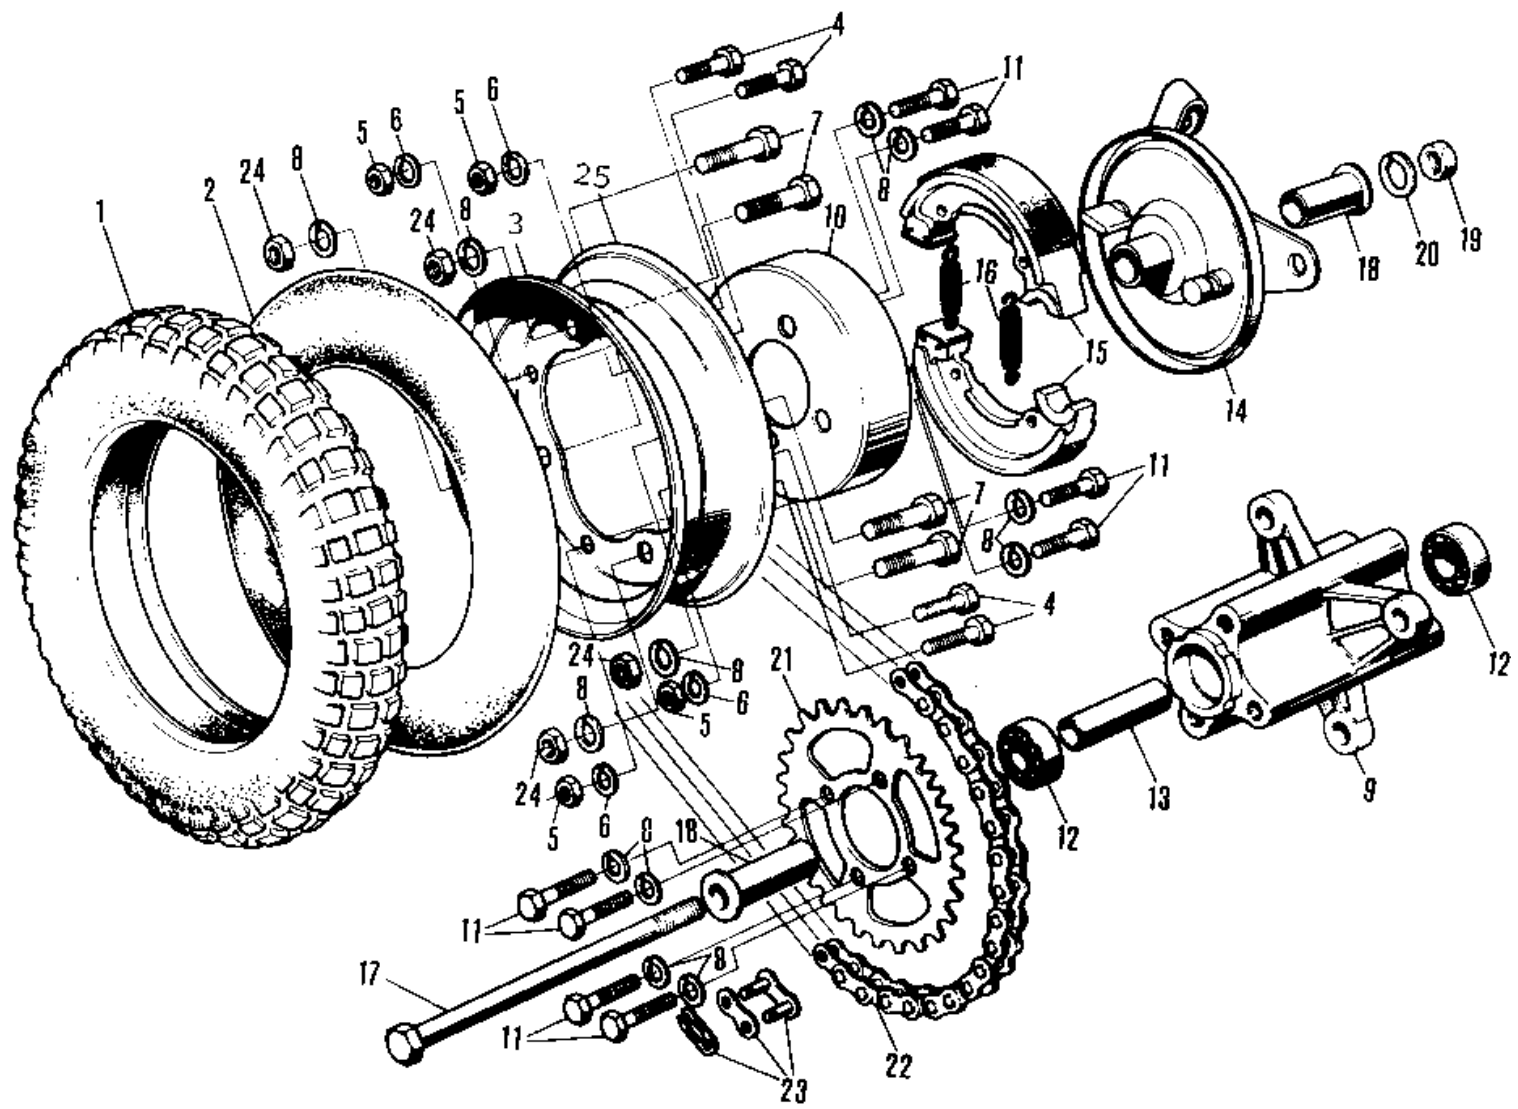

1980 KV75 PARTS DIAGRAM

REAR WHEEL/TIRE/HUB/BRAKE/CHAIN ('76-'80)

1980 KV75 PARTS LIST

REAR WHEEL/TIRE/HUB/BRAKE/CHAIN ('76-'80)

ITEM NAME	PART NUMBER	QUANTITY
UNAVAILABLE IN PRICE BOOK (Ref # 1)	41021-052	1
TUBE 350-8 (Ref # 2)	41022-037	1
RIM,2.50-8 (Ref # 3)	41025-081	1
BOLT,HEX HEAD,10X16 (Ref # 4)	113G1016	4
NUT,10MM (Ref # 5)	314B1000	4
WASHER SPRING 10MM (Ref # 6)	461F1000	4
BOLT,HEX HEAD,10X25 (Ref # 7)	113G1025	4
WASHER SPRING 10MM (Ref # 8)	461F1000	12
DRUM ASSY-REAR BRAKE (Ref # 8 13)	42005-025	1
DRUM-BRAKE (Ref # 10)	41054-003	1
BOLT-HEX HEAD,10X28 (Ref # 11)	92001-017	8
BEARING-BALL #6201Z (Ref # 12)	601B6201Z	2
SPACER-BEARING (Ref # 13)	42010-020	1
PANEL-ASY,RR BRK (Ref # 14 16)	42006-056	1
PANEL-ASY,RR BRK (Ref # 14 16)	41035-1010	1
SHOE,BRAKE (Ref # 15,16)	41048-1010	1
SHOE,BRAKE (Ref # 15,16)	41048-1010	2
SPRING-BRAKE SHOE (Ref # 16)	41049-009	2
AXLE-REAR (Ref # 17)	42031-028	1
COLLAR-REAR AXLE (Ref # 18)	42032-029	2
NUT-HEX-FINE (Ref # 19)	314B1200	1
WASHER SPRING 12MM (Ref # 20)	461F1200	1
REAR SPROCKET 33T (Ref # 21)	42041-086	1
DR CHAIN 420X88 (Ref # 22)	92057-1006	1
DR CHAIN 420X88 (Ref # 22)	92057-1006	1
CHAIN JOINT 420 (Ref # 23)	92058-003	1
NUT,10MM (Ref # 24)	314B1000	4
RIM,2.50-8 (Ref # 25)	41025-082	1