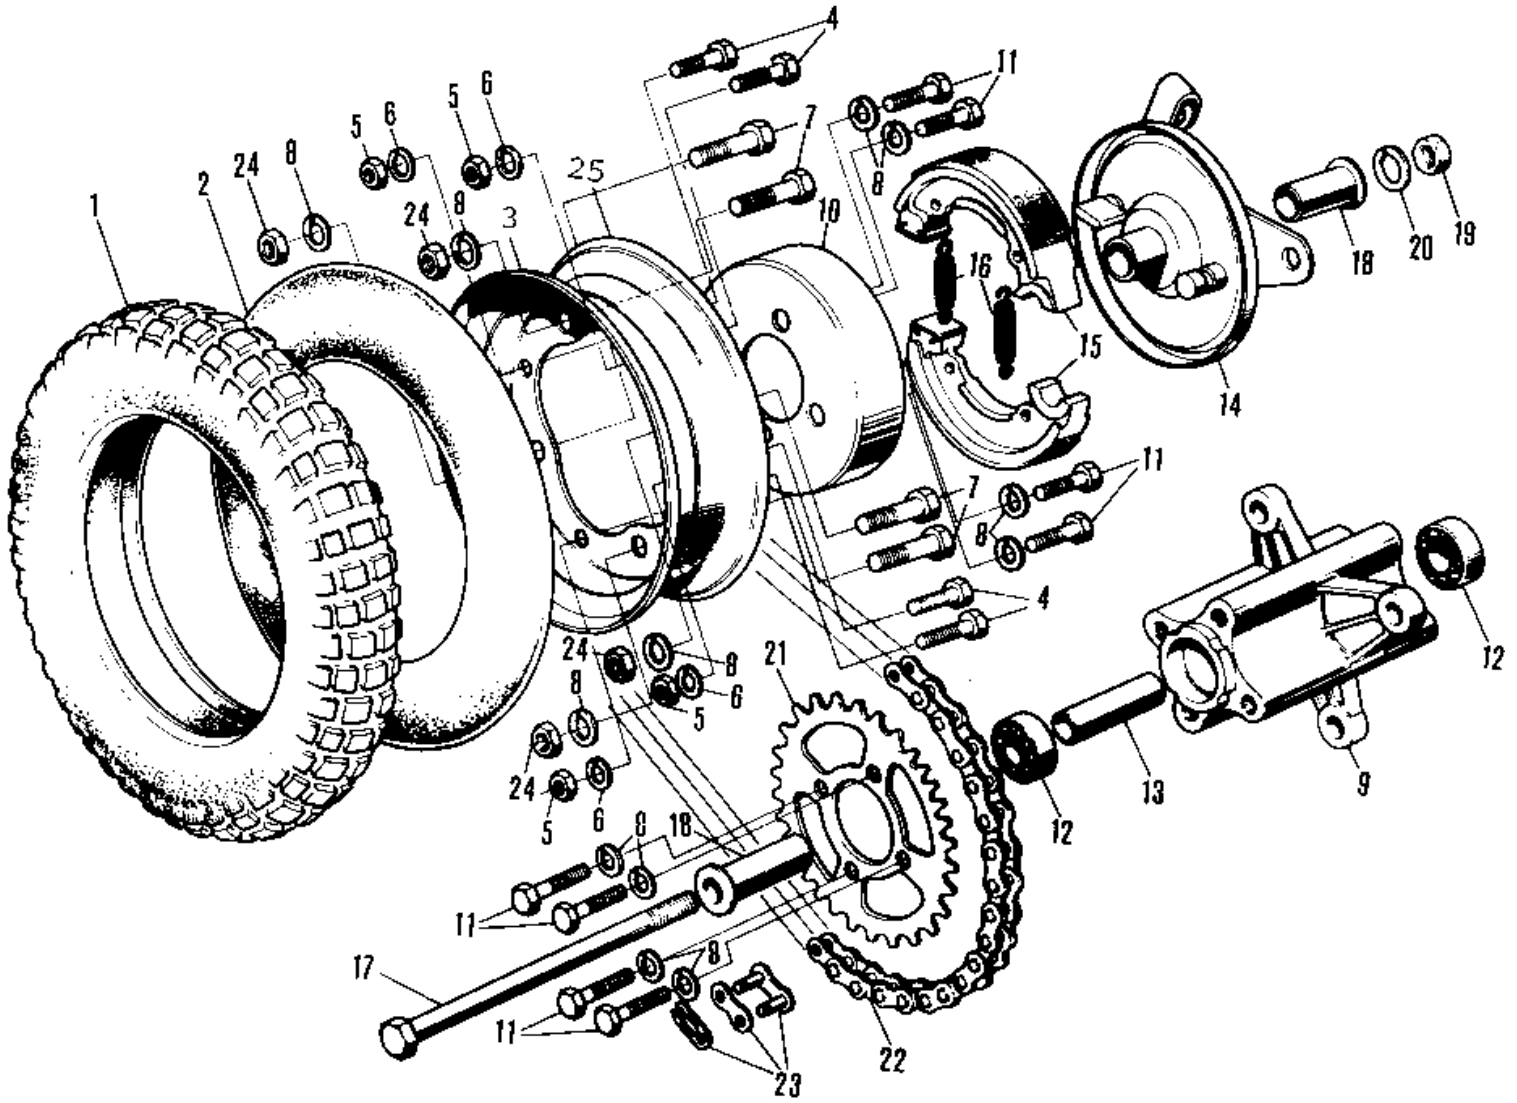

# 1972 MT1A PARTS DIAGRAM

REAR WHEEL/TIRE/HUB/BRAKE/CHAIN ('76-'80)

# 1972 MT1A PARTS LIST

REAR WHEEL/TIRE/HUB/BRAKE/CHAIN ('76-'80)

ITEM NAME	PART NUMBER	QUANTITY
UNAVAILABLE IN PRICE BOOK (Ref # 1)	41021-052	1
TUBE 350-8 (Ref # 2)	41022-037	1
RIM,2.50-8 (Ref # 3)	41025-081	1
BOLT,HEX HEAD,10X16 (Ref # 4)	113G1016	4
NUT,10MM (Ref # 5)	314B1000	4
WASHER SPRING 10MM (Ref # 6)	461F1000	4
BOLT,HEX HEAD,10X25 (Ref # 7)	113G1025	4
WASHER SPRING 10MM (Ref # 8)	461F1000	12
DRUM ASSY-REAR BRAKE (Ref # 8 13)	42005-025	1
DRUM-BRAKE (Ref # 10)	41054-003	1
BOLT-HEX HEAD,10X28 (Ref # 11)	92001-017	8
BEARING-BALL #6201Z (Ref # 12)	601B6201Z	2
SPACER-BEARING (Ref # 13)	42010-020	1
PANEL-ASY,RR BRK (Ref # 14 16)	42006-056	1
PANEL-ASY,RR BRK (Ref # 14 16)	41035-1010	1
SHOE,BRAKE (Ref # 15,16)	41048-1010	1
SHOE,BRAKE (Ref # 15,16)	41048-1010	2
SPRING-BRAKE SHOE (Ref # 16)	41049-009	2
AXLE-REAR (Ref # 17)	42031-028	1
COLLAR-REAR AXLE (Ref # 18)	42032-029	2
NUT-HEX-FINE (Ref # 19)	314B1200	1
WASHER SPRING 12MM (Ref # 20)	461F1200	1
REAR SPROCKET 33T (Ref # 21)	42041-086	1
DR CHAIN 420X88 (Ref # 22)	92057-1006	1
DR CHAIN 420X88 (Ref # 22)	92057-1006	1
CHAIN JOINT 420 (Ref # 23)	92058-003	1
NUT,10MM (Ref # 24)	314B1000	4
RIM,2.50-8 (Ref # 25)	41025-082	1