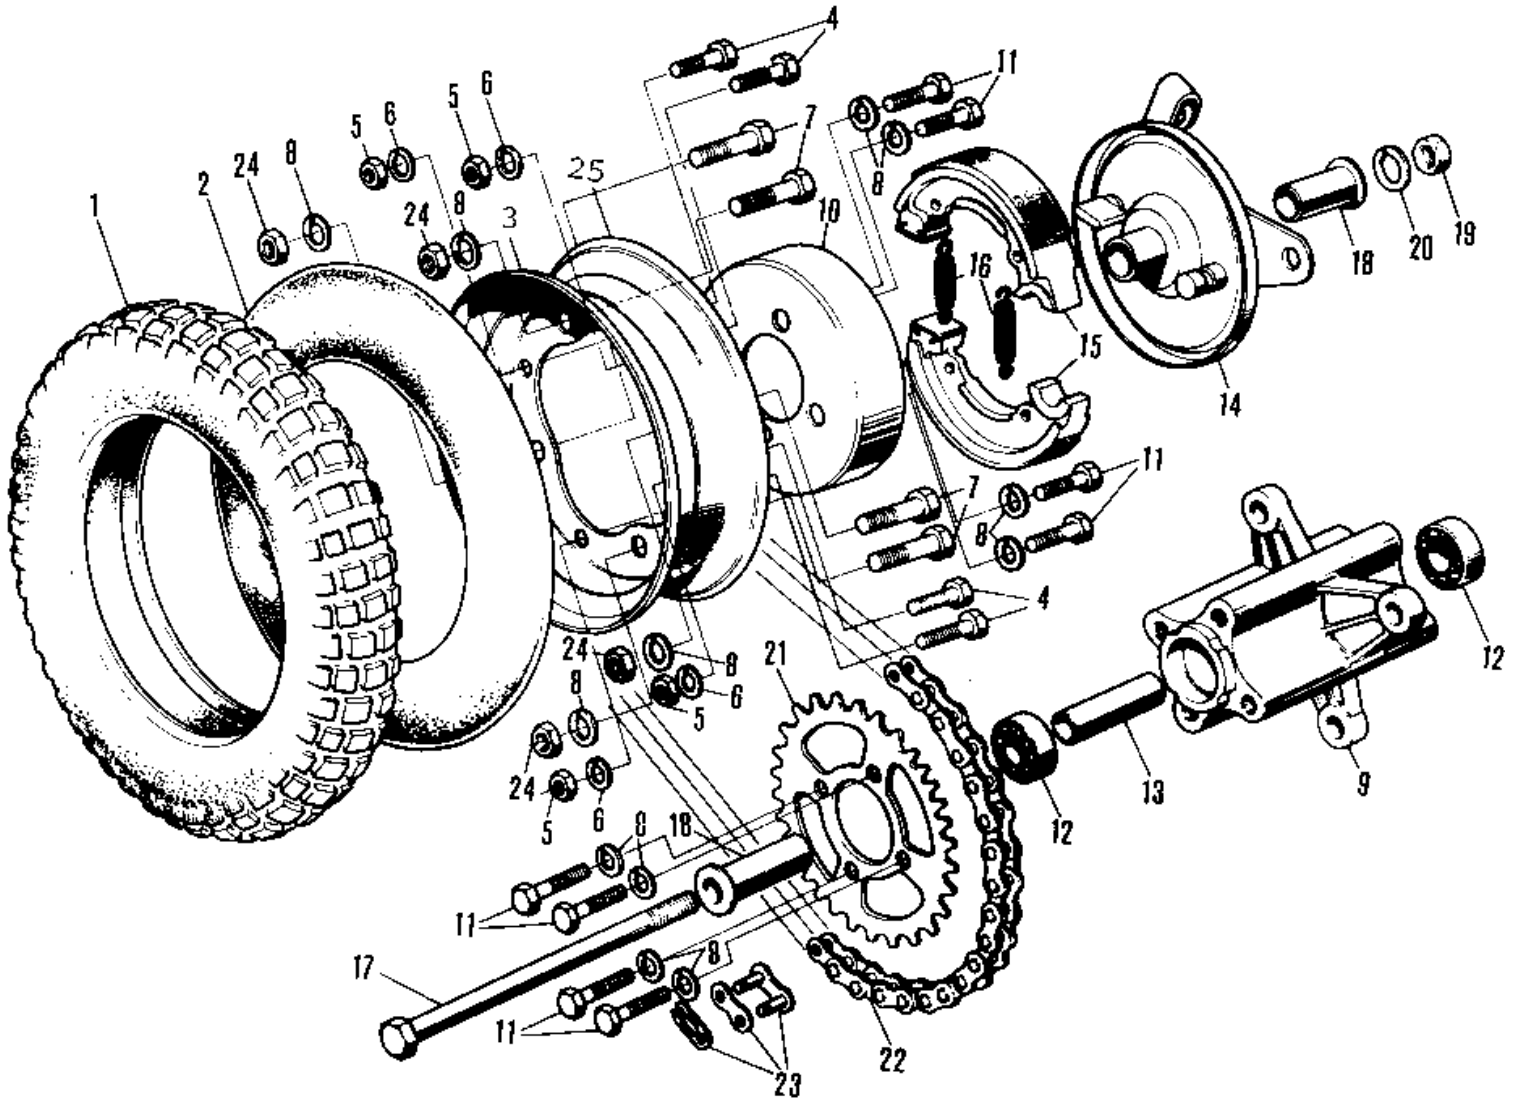

1972 MT1A PARTS DIAGRAM

REAR WHEEL/TIRE/HUB/BRAKE/CHAIN ('76-'80)

1972 MT1A PARTS LIST

REAR WHEEL/TIRE/HUB/BRAKE/CHAIN ('76-'80)

ITEM NAME	PART NUMBER	QUANTITY
UNAVAILABLE IN PRICE BOOK (Ref # 1)	41021-052	1
TUBE 350-8 (Ref # 2)	41022-037	1
RIM,2.50-8 (Ref # 3)	41025-081	1
BOLT,HEX HEAD,10X16 (Ref # 4)	113G1016	4
NUT,10MM (Ref # 5)	314B1000	4
WASHER SPRING 10MM (Ref # 6)	461F1000	4
BOLT,HEX HEAD,10X25 (Ref # 7)	113G1025	4
WASHER SPRING 10MM (Ref # 8)	461F1000	12
DRUM ASSY-REAR BRAKE (Ref # 8 13)	42005-025	1
DRUM-BRAKE (Ref # 10)	41054-003	1
BOLT-HEX HEAD,10X28 (Ref # 11)	92001-017	8
BEARING-BALL #6201Z (Ref # 12)	601B6201Z	2
SPACER-BEARING (Ref # 13)	42010-020	1
PANEL-ASY,RR BRK (Ref # 14 16)	42006-056	1
PANEL-ASY,RR BRK (Ref # 14 16)	41035-1010	1
SHOE,BRAKE (Ref # 15,16)	41048-1010	1
SHOE,BRAKE (Ref # 15,16)	41048-1010	2
SPRING-BRAKE SHOE (Ref # 16)	41049-009	2
AXLE-REAR (Ref # 17)	42031-028	1
COLLAR-REAR AXLE (Ref # 18)	42032-029	2
NUT-HEX-FINE (Ref # 19)	314B1200	1
WASHER SPRING 12MM (Ref # 20)	461F1200	1
REAR SPROCKET 33T (Ref # 21)	42041-086	1
DR CHAIN 420X88 (Ref # 22)	92057-1006	1
DR CHAIN 420X88 (Ref # 22)	92057-1006	1
CHAIN JOINT 420 (Ref # 23)	92058-003	1
NUT,10MM (Ref # 24)	314B1000	4
RIM,2.50-8 (Ref # 25)	41025-082	1