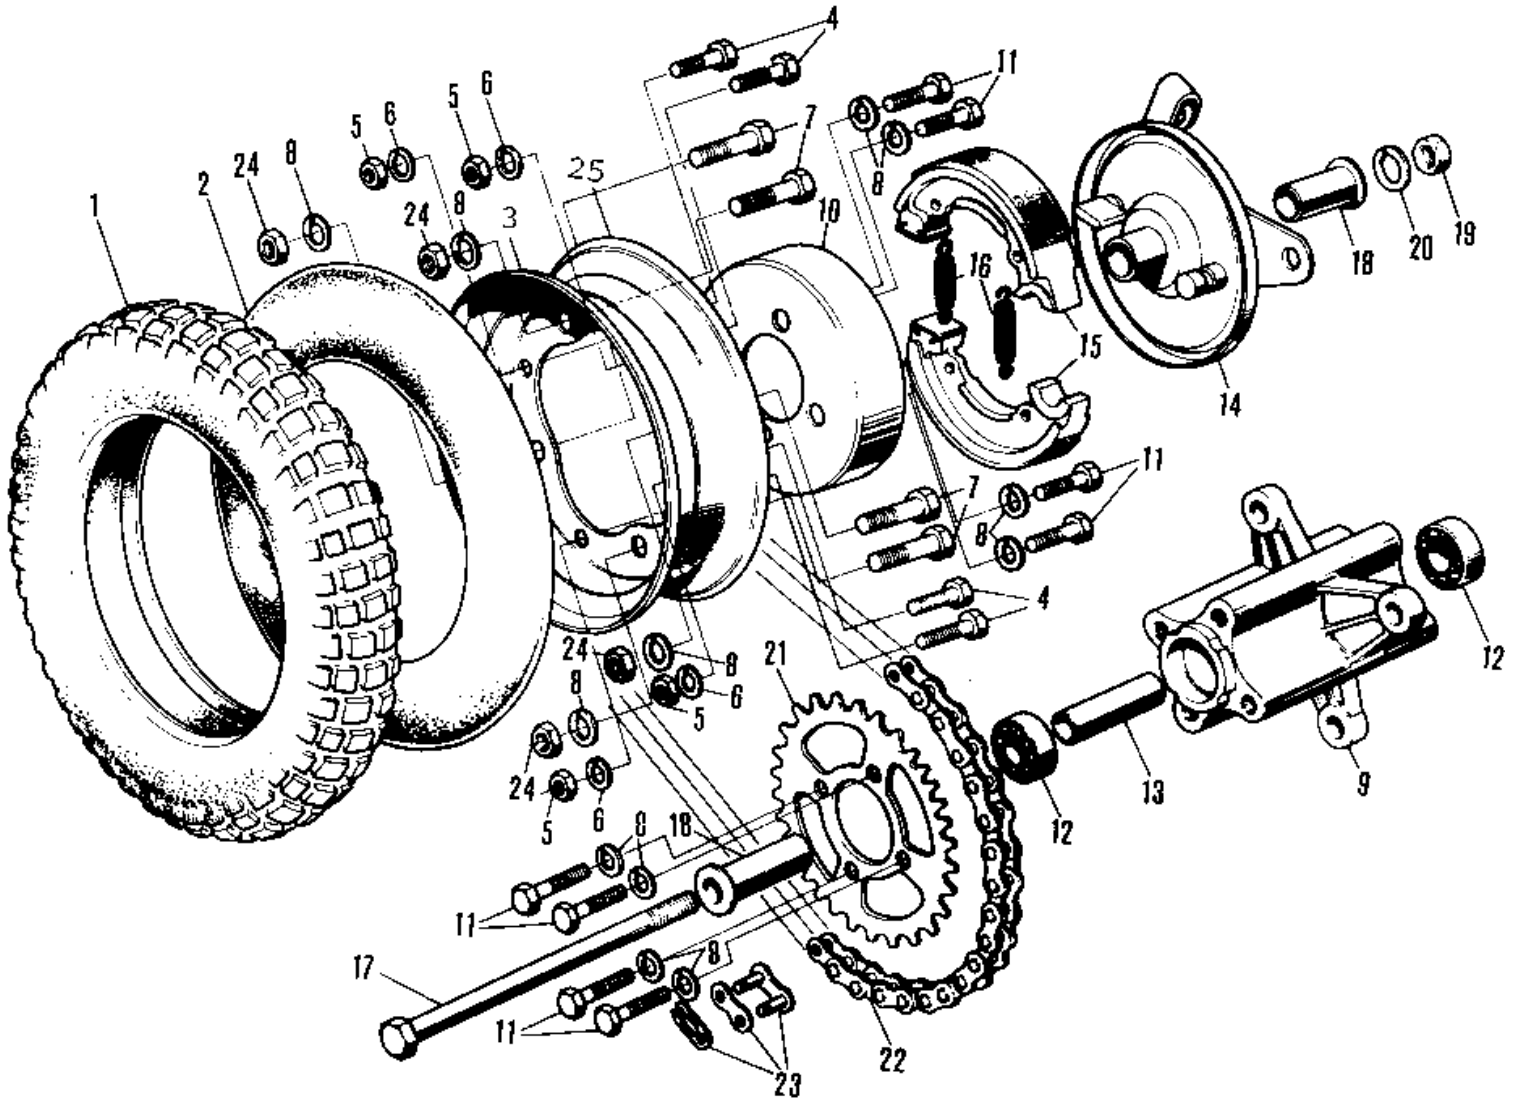

1975 MT1C PARTS DIAGRAM

REAR WHEEL/TIRE/HUB/BRAKE/CHAIN ('76-'80)

1975 MT1C PARTS LIST

REAR WHEEL/TIRE/HUB/BRAKE/CHAIN ('76-'80)

ITEM NAME	PART NUMBER	QUANTITY
UNAVAILABLE IN PRICE BOOK (Ref # 1)	41021-052	
TUBE 350-8 (Ref # 2)	41022-037	
RIM,2.50-8 (Ref # 3)	41025-081	
BOLT,HEX HEAD,10X16 (Ref # 4)	113G1016	
NUT,10MM (Ref # 5)	314B1000	
WASHER SPRING 10MM (Ref # 6)	461F1000	
BOLT,HEX HEAD,10X25 (Ref # 7)	113G1025	
WASHER SPRING 10MM (Ref # 8)	461F1000	
DRUM ASSY-REAR BRAKE (Ref # 8 13)	42005-025	
DRUM-BRAKE (Ref # 10)	41054-003	
BOLT-HEX HEAD,10X28 (Ref # 11)	92001-017	
BEARING-BALL #6201Z (Ref # 12)	601B6201Z	
SPACER-BEARING (Ref # 13)	42010-020	
PANEL-ASY,RR BRK (Ref # 14 16)	42006-056	
PANEL-ASY,RR BRK (Ref # 14 16)	41035-1010	
SHOE,BRAKE (Ref # 15,16)	41048-1010	
SHOE,BRAKE (Ref # 15,16)	41048-1010	
SPRING-BRAKE SHOE (Ref # 16)	41049-009	
AXLE-REAR (Ref # 17)	42031-028	
COLLAR-REAR AXLE (Ref # 18)	42032-029	
NUT-HEX-FINE (Ref # 19)	314B1200	
WASHER SPRING 12MM (Ref # 20)	461F1200	
REAR SPROCKET 33T (Ref # 21)	42041-086	
DR CHAIN 420X88 (Ref # 22)	92057-1006	
DR CHAIN 420X88 (Ref # 22)	92057-1006	
CHAIN JOINT 420 (Ref # 23)	92058-003	
NUT,10MM (Ref # 24)	314B1000	
RIM,2.50-8 (Ref # 25)	41025-082	