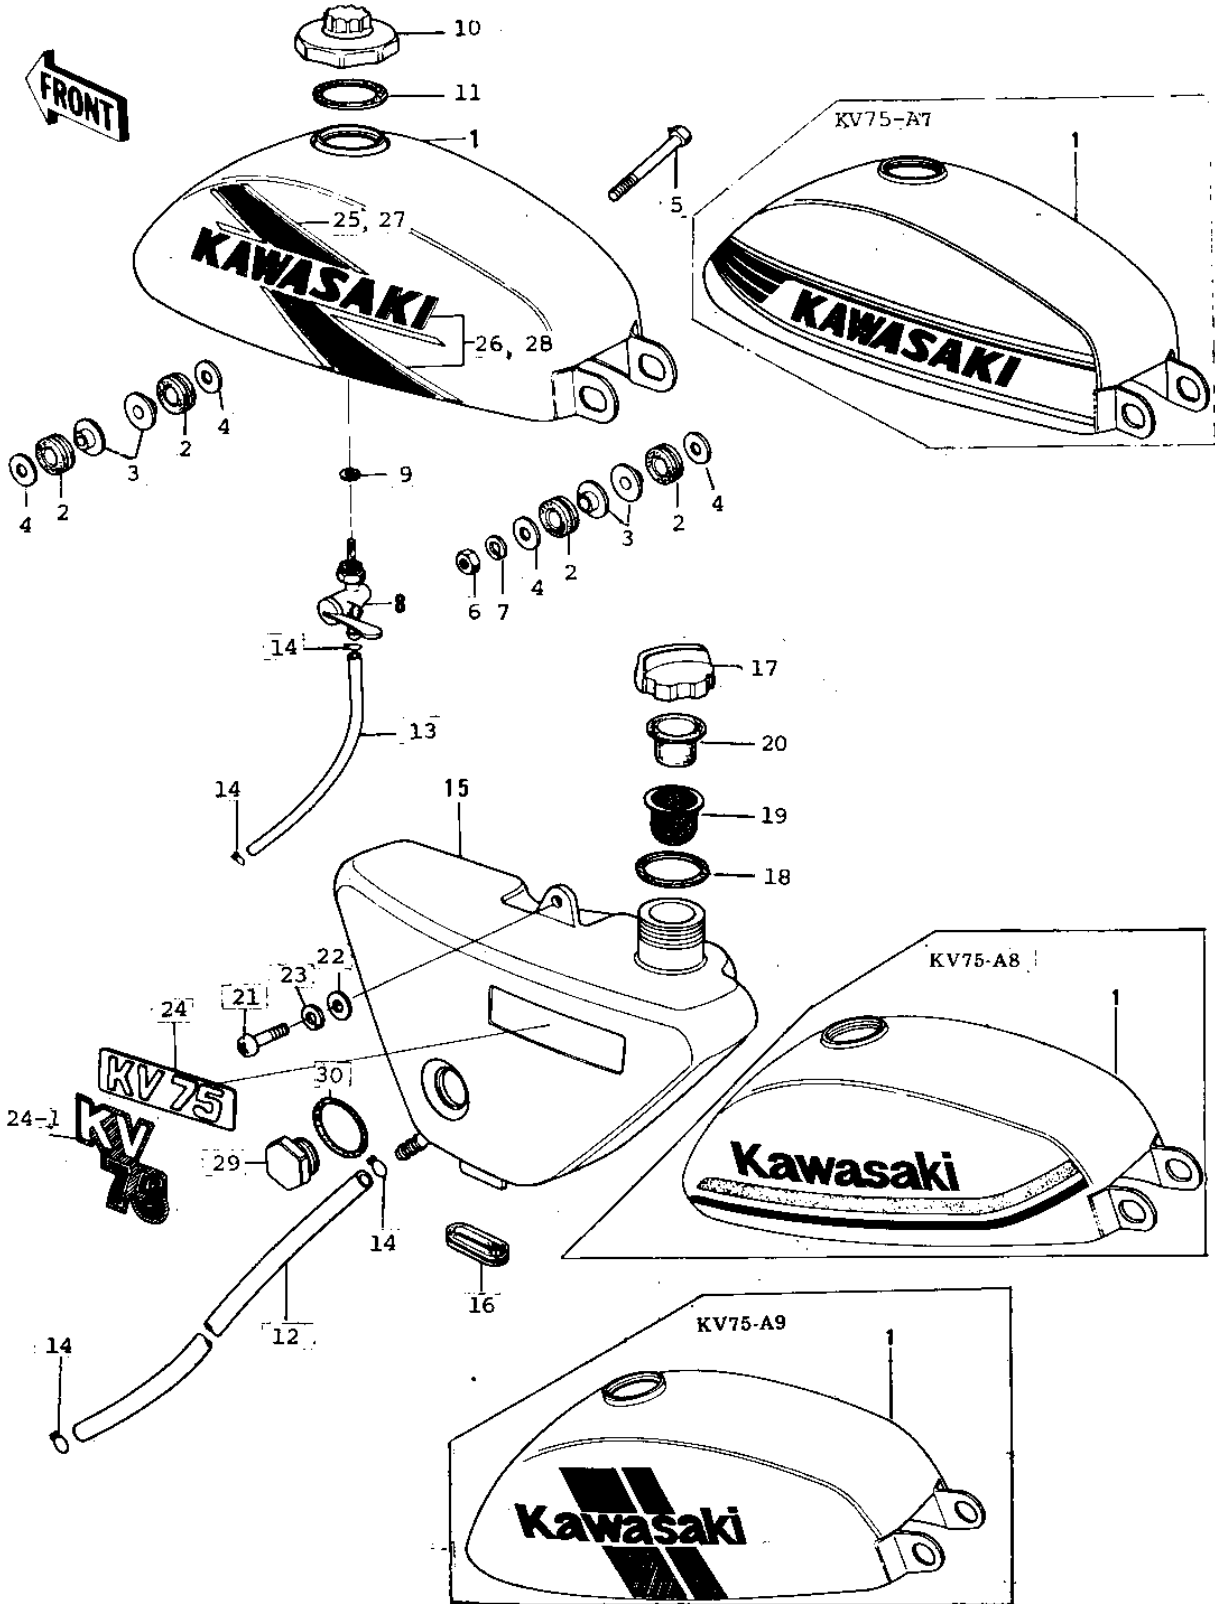

# 1974 MT1B PARTS LIST

FUEL TANK/OIL TANK/LABELS ('76-'80)

ITEM NAME	PART NUMBER	QUANTITY
TANK-FUEL,C.S.RED (Ref # 1)	51001-064-3R	
TANK-FUEL,CERULEAN BL (Ref # 1)	51001-064-4M	
TANK-FUEL,POPPY RED (Ref # 1)	51001-064-4P	
TANK-FUEL,C.WHITE (Ref # 1)	51001-5007-7R	
TANK-FUEL,CRM.ORANGE (Ref # 1)	51001-064-D1	
DAMPER RUBB TANK FRNT (Ref # 2)	92075-019	
COLLAR (Ref # 3)	92027-080	
WASHER,8X26X2.3 (Ref # 4)	92022-1564	
BOLT,HEX HEAD,8X85 (Ref # 5)	92001-1226	
NUT,8MM (Ref # 6)	311B0800	
WASHER SPRING 8MM (Ref # 7)	461F0800	
COCK ASSY,FUEL (Ref # 8)	51023-030	
GASKET-FUEL COCK JONT (Ref # 9)	92065-075	
CAP-FUEL TANK (Ref # 10)	51048-005	
GASKET FUEL TANK CAP (Ref # 11)	51059-003	
GASKET,FUEL TANK CAP (Ref # 11)	51059-006	
PIPE-OIL (Ref # 12)	92059-072	
TUBE (Ref # 13)	92059-074	
CLAMP FUEL PIPE (Ref # 14)	92037-010	
TANK,OIL,BLACK (Ref # 15)	52001-046-6Z	
TANK,OIL,BLACK (Ref # 15)	52001-046-6Z	
TANK,OIL,BLACK (Ref # 15)	52001-046-6Z	
TANK,OIL,BLACK (Ref # 15)	52001-1007-6Z	
DAMPER RUBBER (Ref # 16)	92075-070	
CAP-OIL TANK (Ref # 17)	52002-002	
GASKET-OIL TANK CAP (Ref # 18)	92065-079	
CASE-TANK CAP RUBBER (Ref # 19)	52004-007	
RUBBER-OIL TANK CAP (Ref # 20)	52004-008	
SCREW PAN HEAD 6X16 (Ref # 21)	220B0616	

# 1974 MT1B PARTS LIST

FUEL TANK/OIL TANK/LABELS ('76-'80)

ITEM NAME	PART NUMBER	QUANTITY
WASHER PLAIN (Ref # 22)	92022-024	
WASHER SPRING 6MM (Ref # 23)	461F0600	
EMBLEM,OIL TANK (Ref # 24)	56018-216	
MARK,OIL TANK (Ref # 24-1)	56018-1048	
MARK,OIL TANK (Ref # 24-1)	56018-1130	
UNAVAILABLE IN PRICE BOOK (Ref # 25-28)		
DECAL,FL TK,L.H UPP (Ref # 25)	56027-342-SP	
*** N.L.A.*** (Canada) (Ref # 25)	56029-030-SP	
DECAL,FL TK,L.H LOW (Ref # 26)	56027-343-SP	
*** N.L.A.*** (Canada) (Ref # 26)	56029-031-SP	
DECAL,FL TK,R.H UPP (Ref # 27)	56027-344-SP	
*** N.L.A.*** (Canada) (Ref # 27)	56029-032-SP	
DECAL,FL TK,R.H LOW (Ref # 28)	56027-345-SP	
*** N.L.A.*** (Canada) (Ref # 28)	56029-033-SP	
GUAGE-OIL LEVEL (Ref # 29)	52015-002	
"O" RING,20MM (Ref # 30)	92055-051	