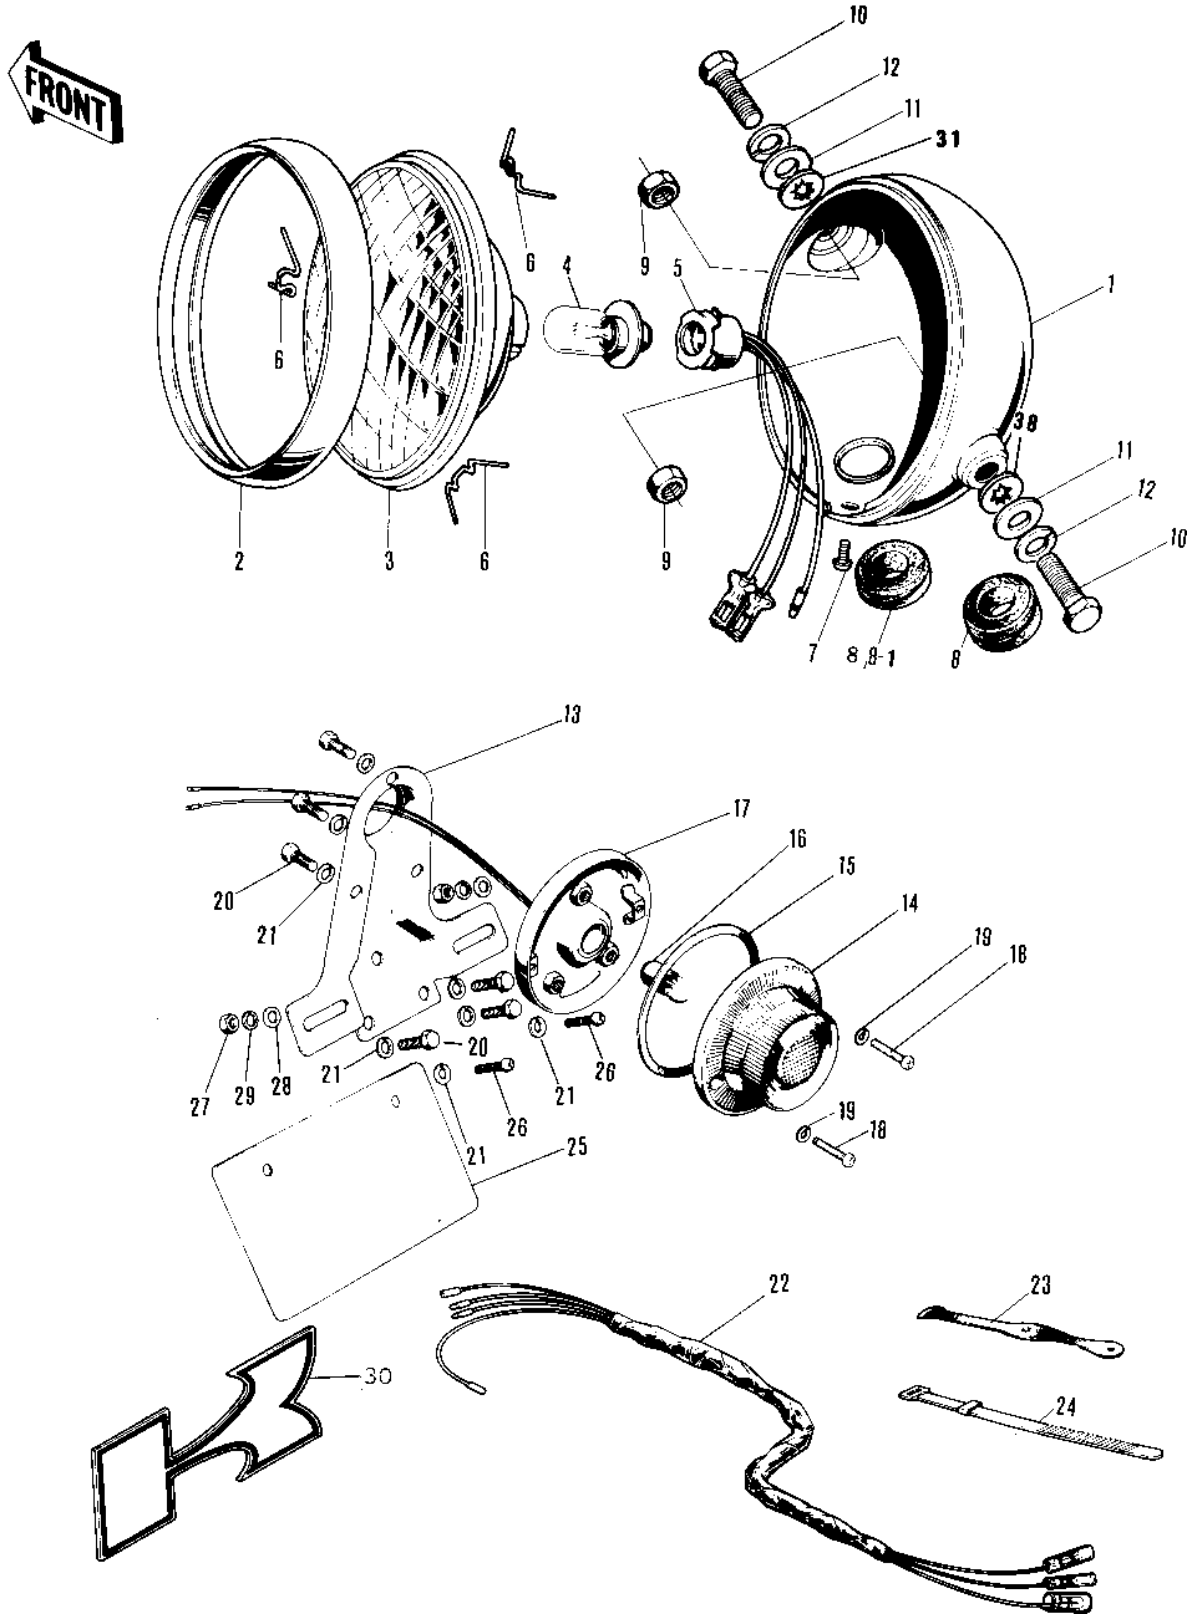

1976 KV75-A5 PARTS DIAGRAM

HEADLIGHT/TAILLIGHT/CHASSIS ELECTRICAL E

1976 KV75-A5 PARTS LIST

HEADLIGHT/TAILLIGHT/CHASSIS ELECTRICAL E

ITEM NAME	PART NUMBER	QUANTITY
BODY,HD LIGHT,FL BLCK (Ref # 1)	23005-1006-21	
BODY,HD LIGHT,FL BLCK (Ref # 1)	23005-1006-21	
LAMP UNIT-HEAD (Ref # 2 7)	23004-023	
RIM,HEAD LAMP (Ref # 2)	23006-043	
LENS UNIT-HEAD LAMP (Ref # 3)	23007-010	
BULB 6V 25/25W (Ref # 4)	92069-031	
SOCKET HEAD LAMP (Ref # 5)	23008-009	
CLAMP,HEAD LAMP LENS (Ref # 6)	23009-014	
CLAMP,HEAD LAMP LENS (Ref # 6)	23009-014	
SCREW OVL CNTSNK 5X8 (Ref # 7)	222E0508A	
SCREW,PAN HEAD,5X14 (Ref # 7)	23019-025	
GROMMET WIRING HARNES (Ref # 8)	23023-007	
GROMMET (Ref # 8-1)	23023-011	
NUT 10MM (Ref # 9)	92016-027	
BOLT-UPSET,10X20 (Ref # 10)	112B1020	
WASHER PLAIN 10MM (Ref # 11)	411B1000	
WASHER SPRING 10MM (Ref # 12)	461F1000	
BKT-TAIL LAMP,BLACK (Ref # 13)	35028-005-10	
LAMP ASSY-TAIL (Ref # 14 19)	23025-035	
LENS-TAIL LAMP (Ref # 14)	23026-009	
GASKET-TAIL LAMP LENS (Ref # 15)	23028-012	
BULB 6V 10/3W (Ref # 16)	92069-020	
SOCKET-TAIL LAMP (Ref # 17)	23027-025	
SCREW-PAN HEAD,4X10 (Ref # 18)	220E0410A	
WASHER SPRING 4MM (Ref # 19)	461F0400	
BOLT-UPSET,6X12 (Ref # 20)	112G0612	
WASHER PLAIN 6MM (Ref # 21)	410B0600	
WIRING HARNESS,MAIN (Ref # 22)	26001-057	
BAND RUBBER (Ref # 23)	92072-018	

1976 KV75-A5 PARTS LIST

HEADLIGHT/TAILLIGHT/CHASSIS ELECTRICAL E

ITEM NAME	PART NUMBER	QUANTITY
BAND,SHORT (Ref # 24)	92072-030	
BRACKET-LICENCE PLATE (Ref # 25)	35027-006	
SCREW PAN HEAD 6X12 (Ref # 26)	220B0612	
NUT 6MM (Ref # 27)	311B0600	
NUT 6MM (Ref # 27)	311B0600	
WASHER PLAIN 6MM (Ref # 28)	410B0600	
WASHER SPRING 6MM (Ref # 29)	461F0600	
EMBLEM,LICNSE PLT BKT (Ref # 30)	56018-176	
WASHER LOCK 10MM (Ref # 31)	463H1000	